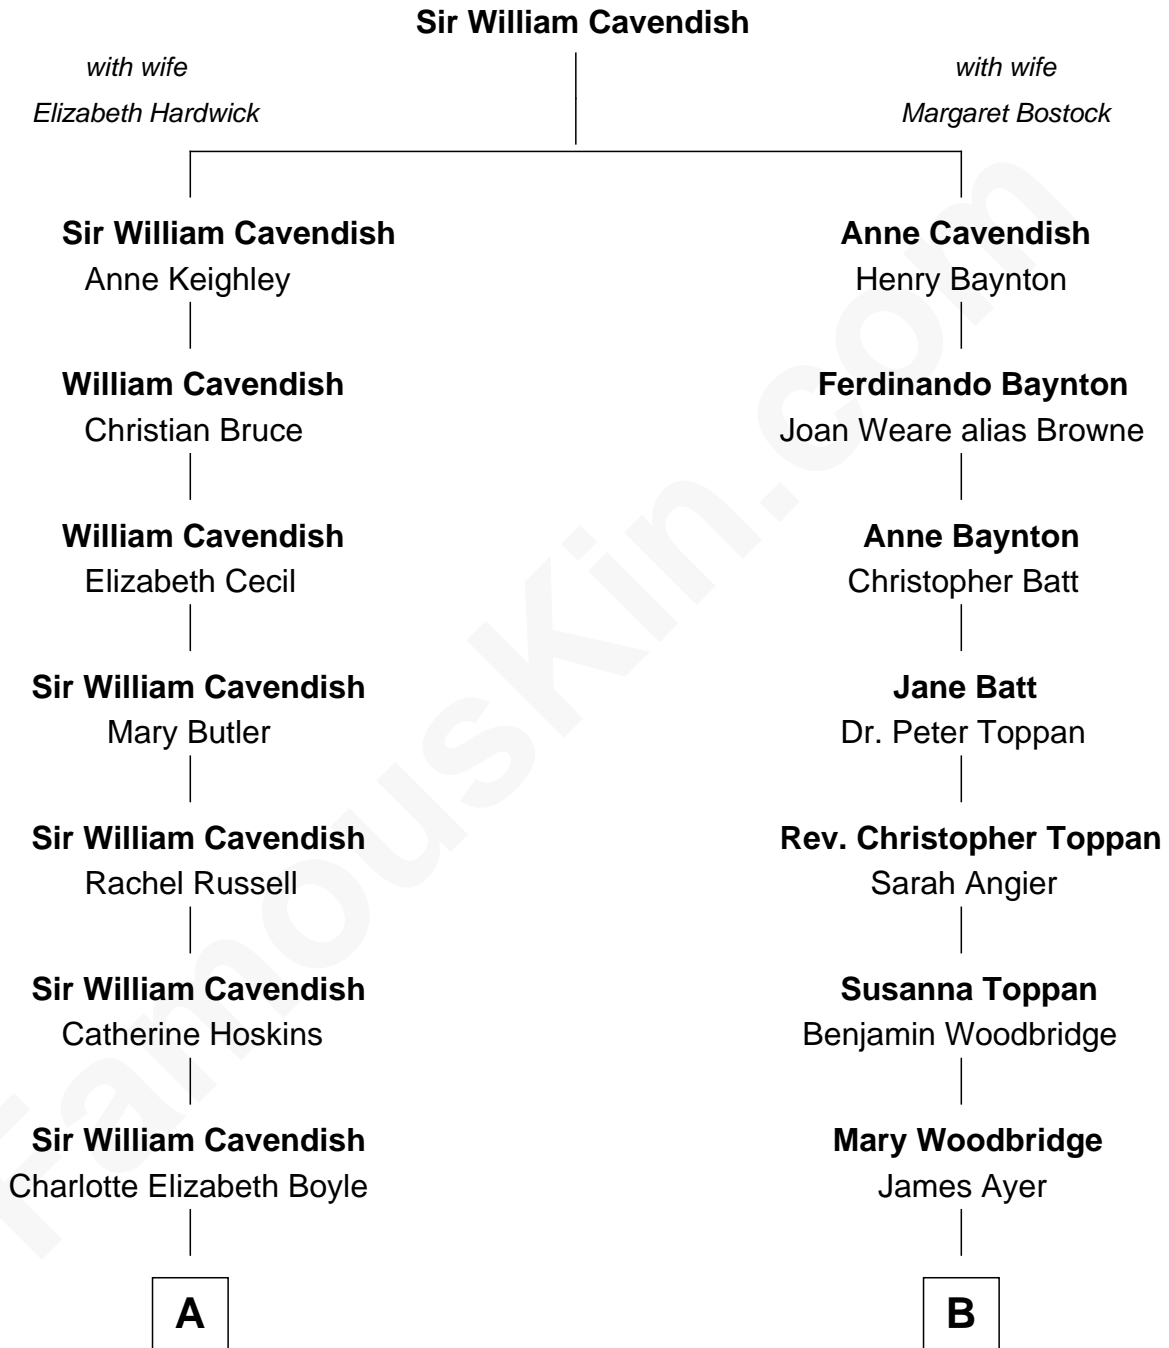

**FamousKin.com**  
**Relationship Chart of**  
**Prince Harry**  
*Duke of Sussex*

11th cousin 3 times removed of  
**Tennessee Williams**  
*Author of A Streetcar Named Desire*

**A**

**Dorothy Cavendish**  
William Henry Bentinck

**Charles Augustus Cavendish-Bentinck**  
Anne Wellesley

**Rev. Charles William Cavendish-Bentinck**  
Caroline Louisa Burnaby

**Cecilia Nina Cavendish-Bentinck**  
Claude George Bowes-Lyon

**Elizabeth Bowes-Lyon**  
George VI, King of the United Kingdom