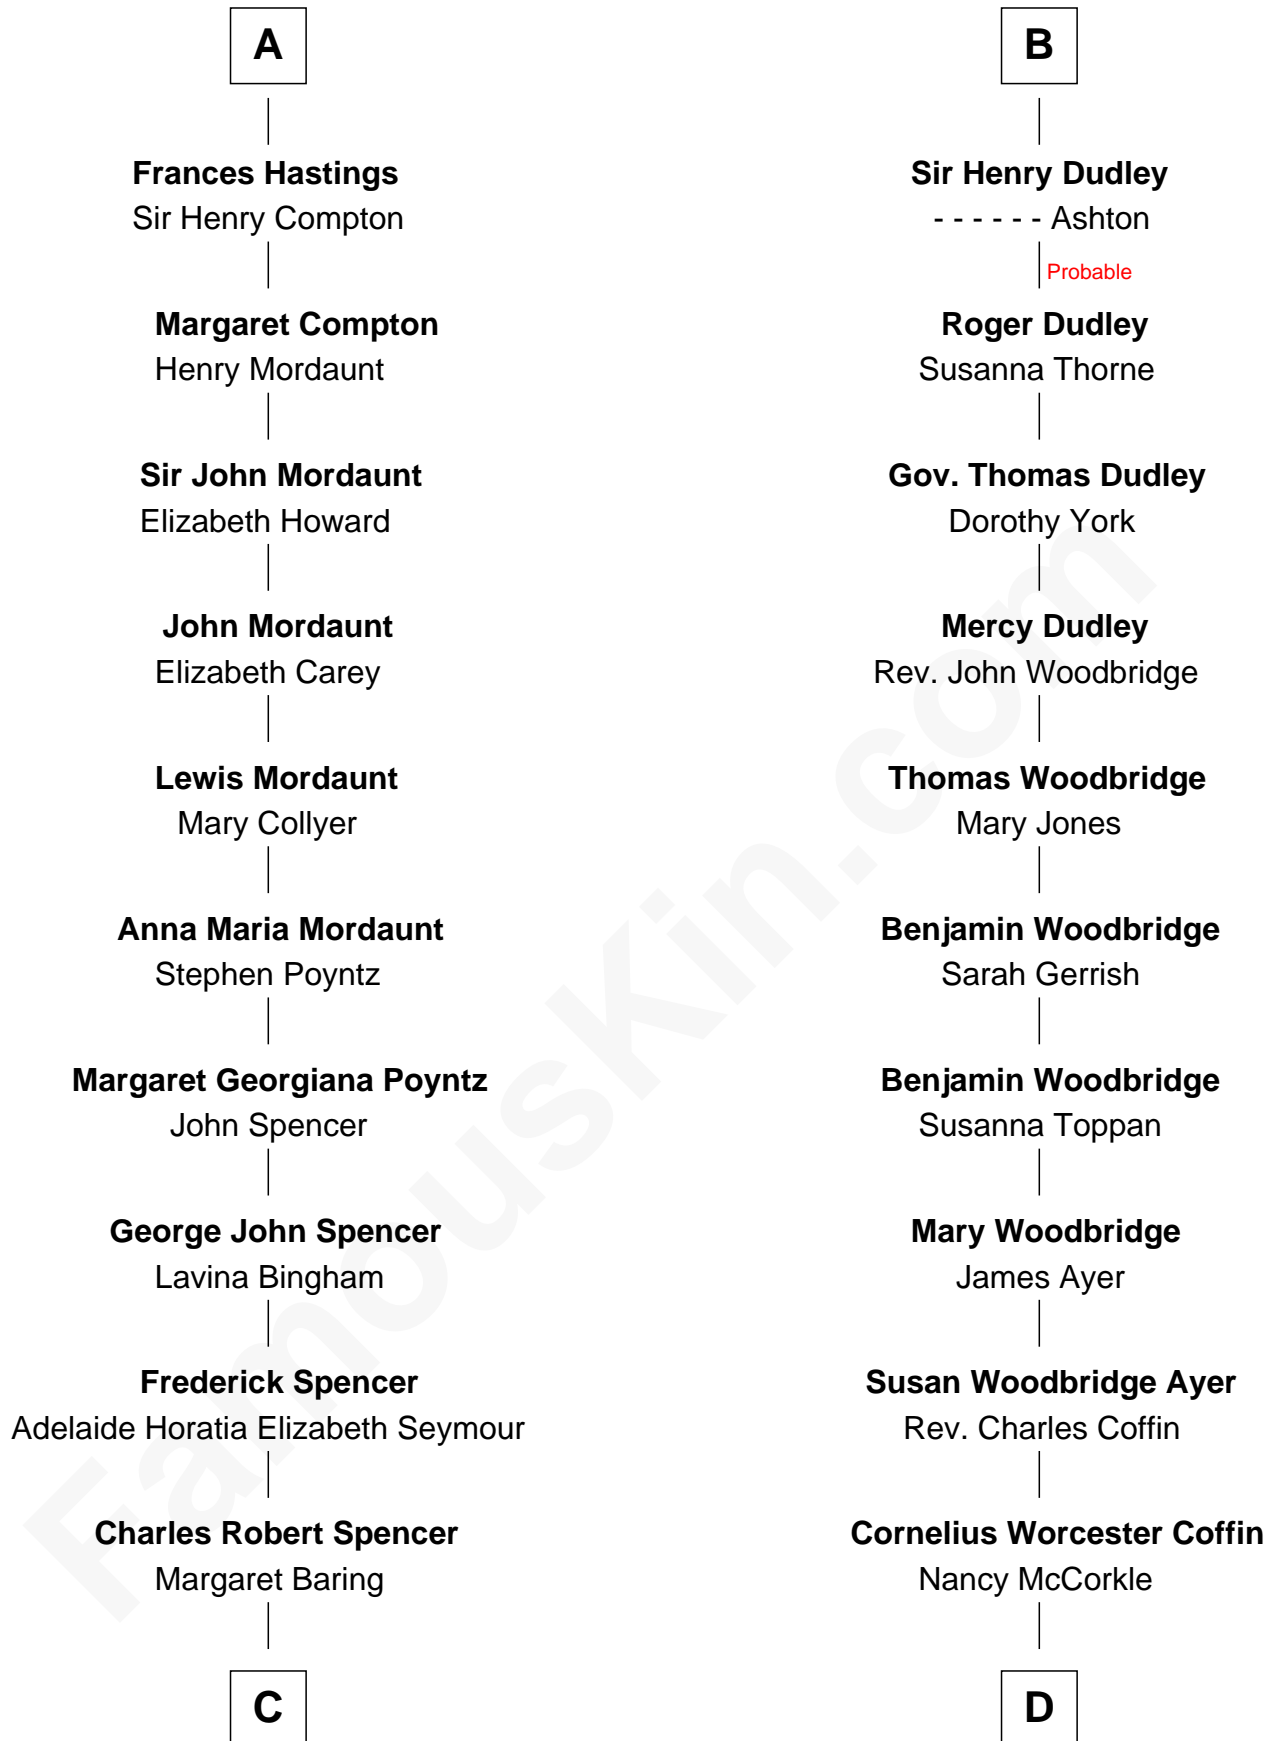

FamousKin.com Relationship Chart of

Prince Harry

Duke of Sussex

19th cousin 1 time removed of

Tennessee Williams

Author of A Streetcar Named Desire

C

Albert Edward John Spencer
Cynthia Elinor Beatrix Hamilton

Edward John Spencer
Frances Ruth Burke Roche

Princess Diana Frances Spencer
Charles III, King of the United Kingdom

Prince Harry
Duke of Sussex

D

Isabelle Coffin
Thomas Lanier Williams

Cornelius Coffin Williams
Edwina Dakin