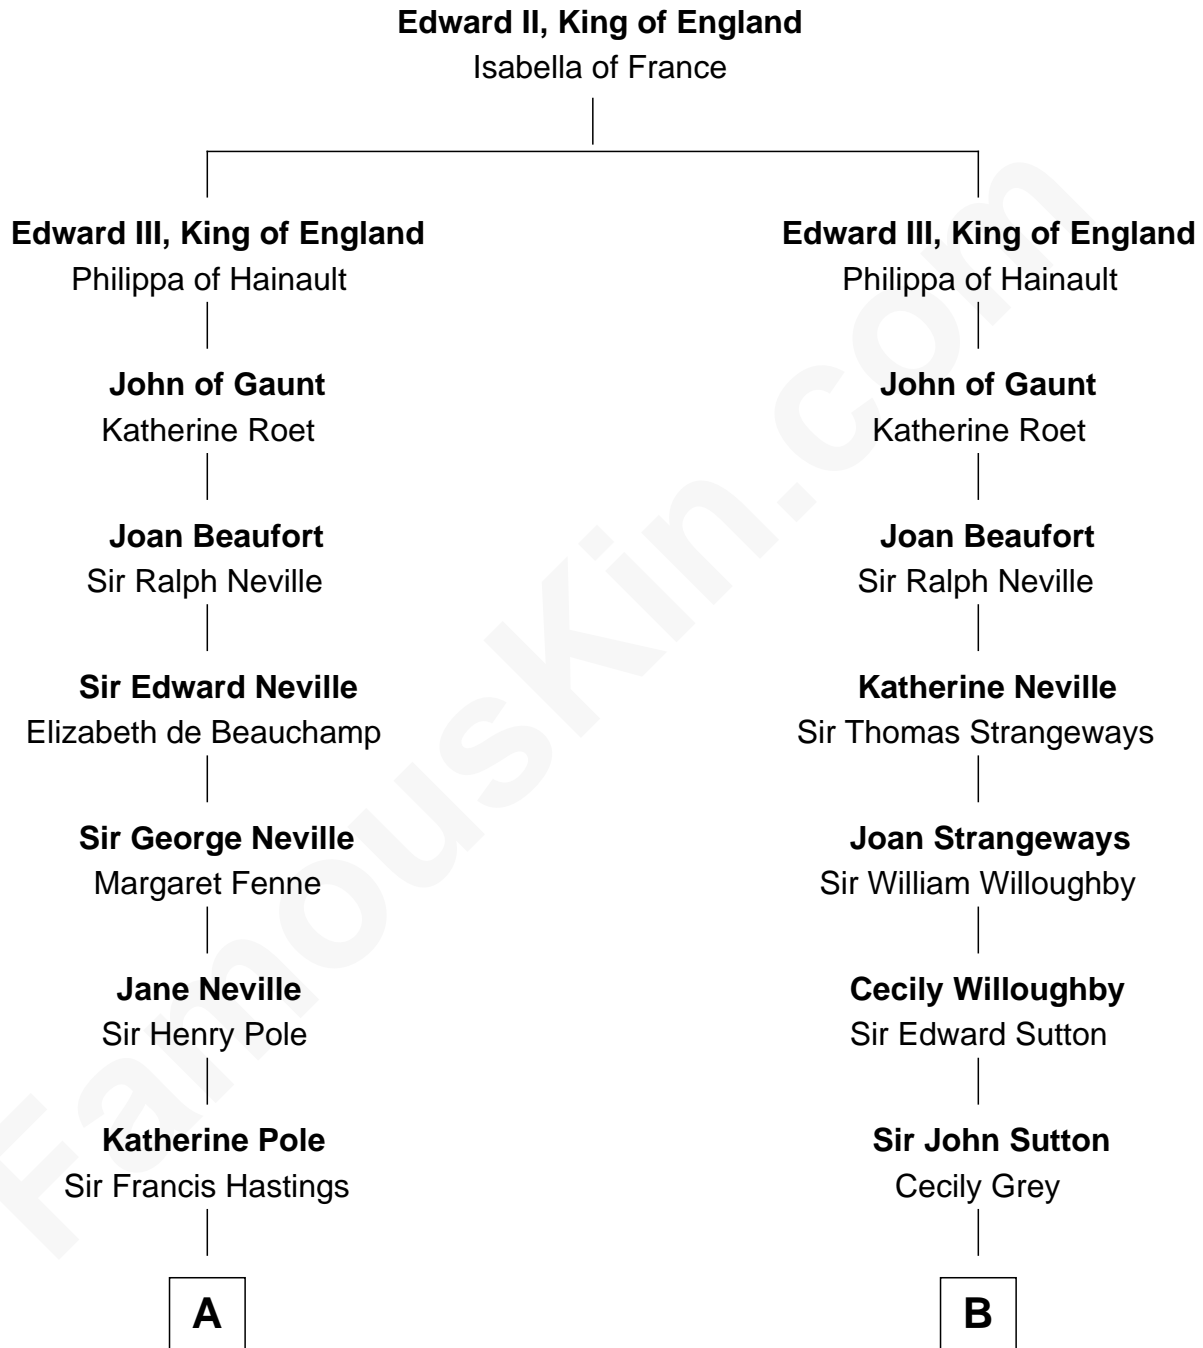

FamousKin.com Relationship Chart of

Prince Harry

Duke of Sussex

19th cousin 1 time removed of

Tennessee Williams

Author of A Streetcar Named Desire

C

Albert Edward John Spencer
Cynthia Elinor Beatrix Hamilton

Edward John Spencer
Frances Ruth Burke Roche

Princess Diana Frances Spencer
Charles III, King of the United Kingdom

Prince Harry
Duke of Sussex

D

Isabelle Coffin
Thomas Lanier Williams

Cornelius Coffin Williams
Edwina Dakin