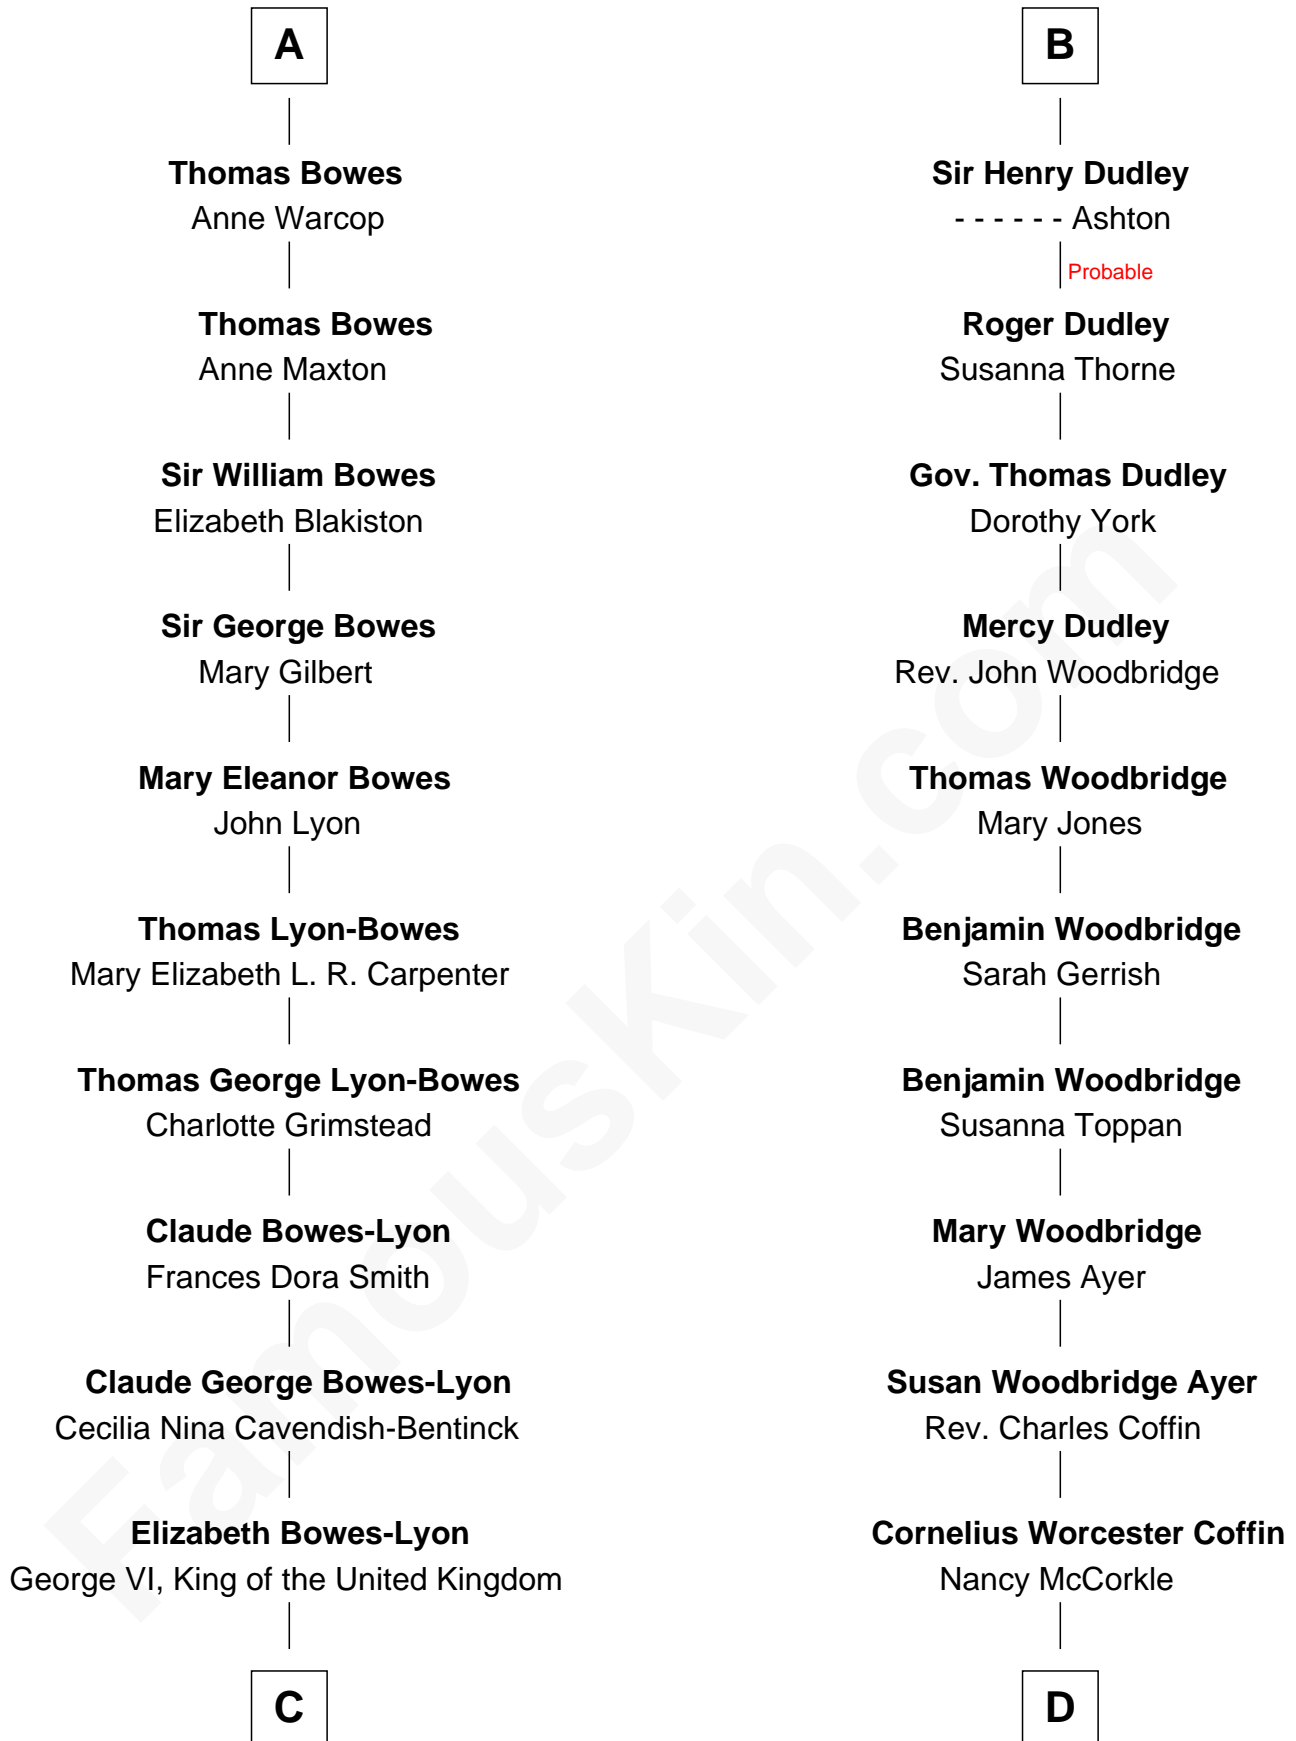

FamousKin.com Relationship Chart of

Prince Harry
Duke of Sussex

19th cousin of

Tennessee Williams
Author of A Streetcar Named Desire

Edmund Fitzalan
Alice de Warenne

Aline Fitzalan
Sir Roger le Strange

Lucy le Strange
Sir William Willoughby

Margery Willoughby
Sir William FitzHugh

Maud FitzHugh
Sir William Bowes

Sir Ralph Bowes
Margery Conyers

Richard Bowes
Elizabeth Aske

Sir George Bowes
Jane Talbot

A

Richard Fitzalan
Eleanor Plantagenet

Alice Fitzalan
Sir Thomas de Holand

Eleanor Holand
Edward Cherleton

Joyce Cherleton
Sir John Tiptoft

Joyce Tiptoft
Sir Edmund Sutton

Sir Edward Sutton
Cecily Willoughby

Sir John Sutton
Cecily Grey

B

C

Elizabeth II, Queen of the United Kingdom