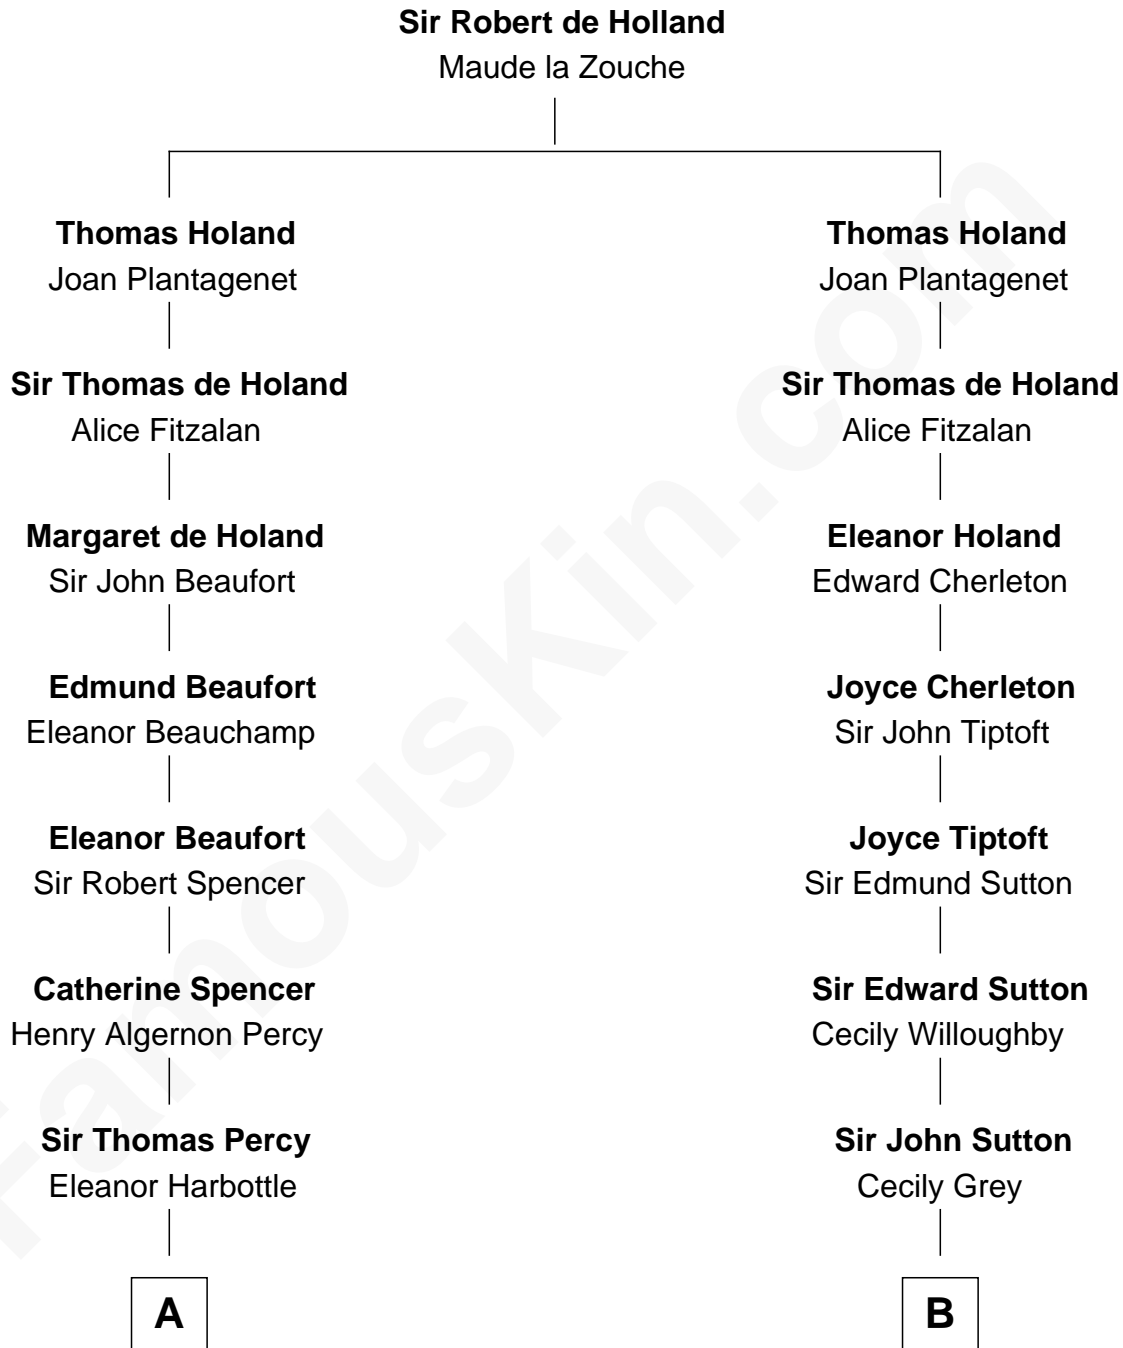

FamousKin.com
Relationship Chart of
Prince Harry
Duke of Sussex

19th cousin 2 times removed of
Tennessee Williams
Author of A Streetcar Named Desire

C

Charles Robert Spencer

Margaret Baring

Albert Edward John Spencer

Cynthia Elinor Beatrix Hamilton

Edward John Spencer

Frances Ruth Burke Roche

Princess Diana Frances Spencer

Charles III, King of the United Kingdom

Prince Harry

Duke of Sussex

D