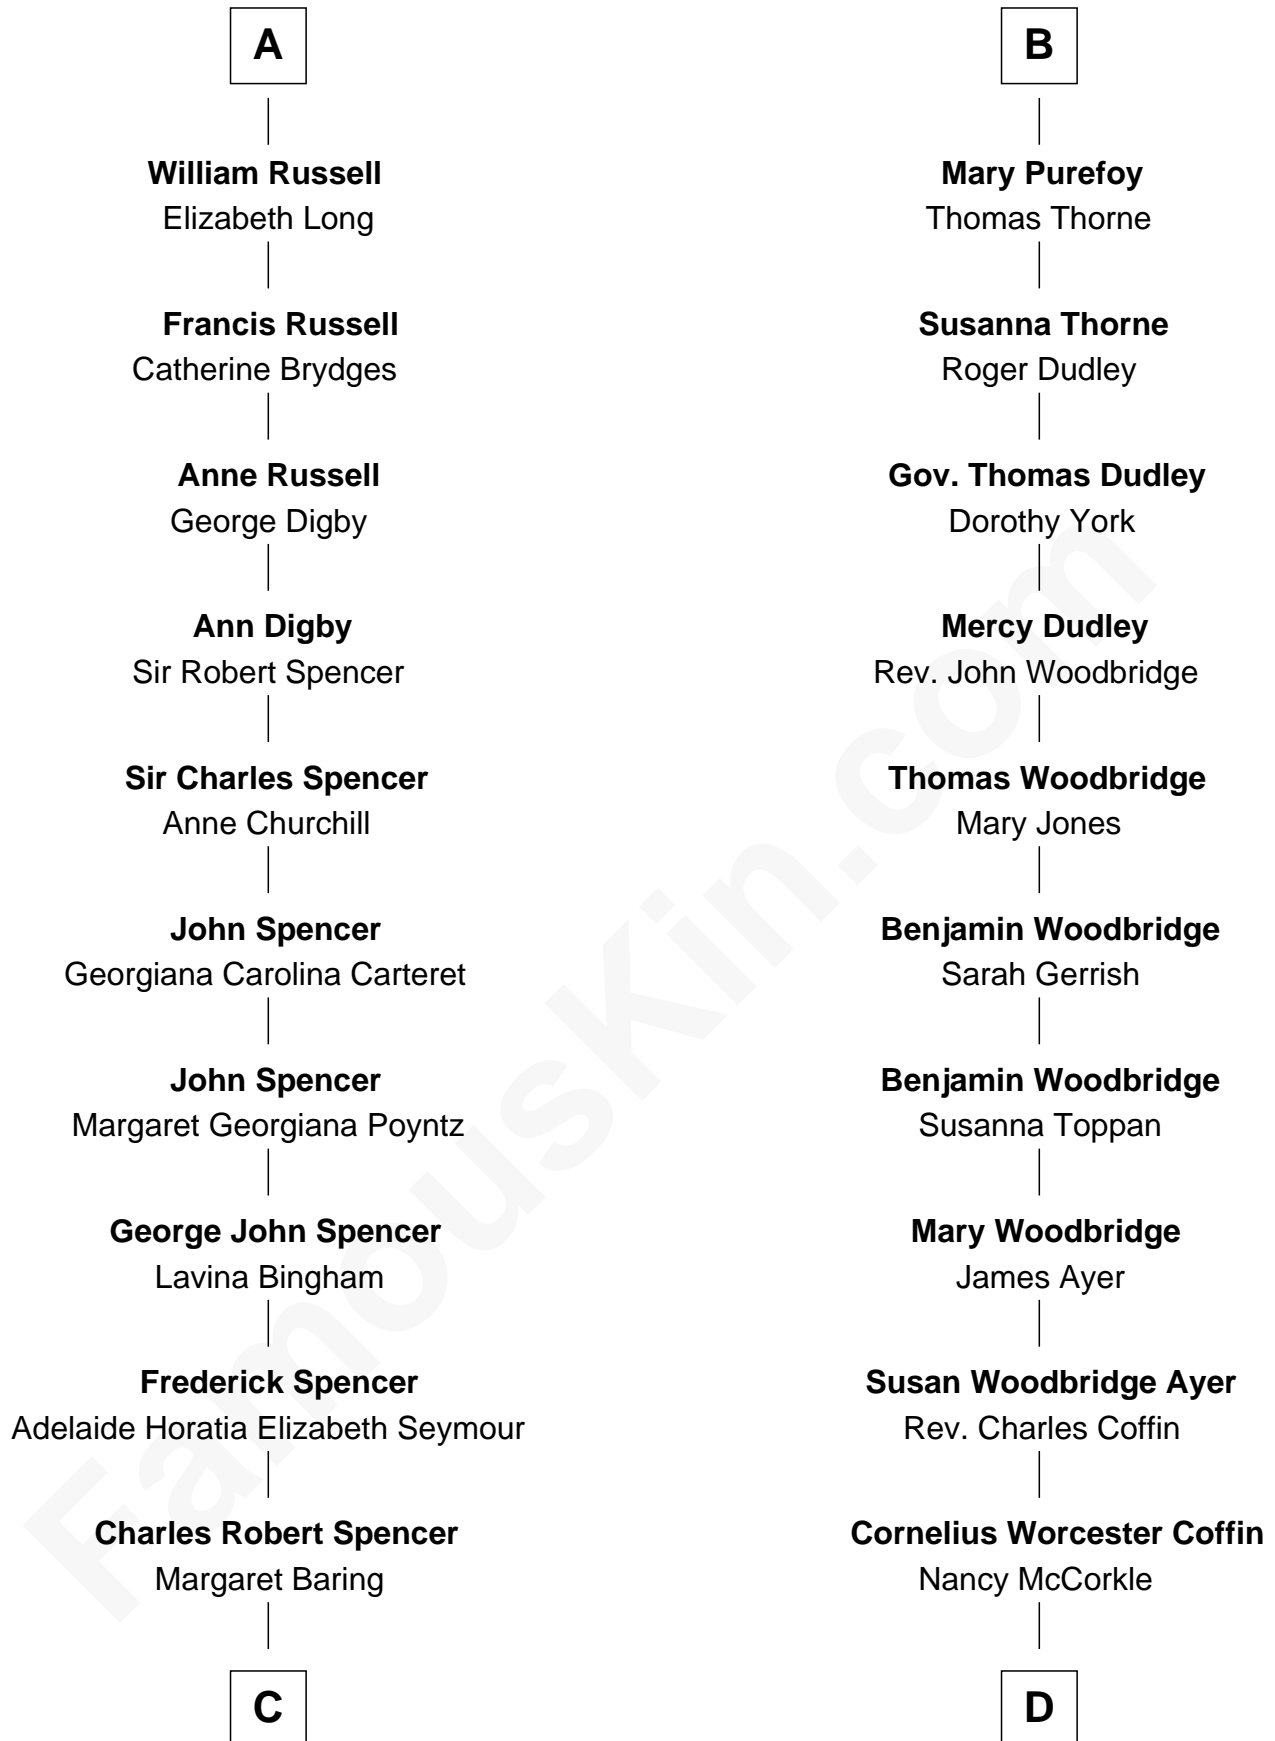

# FamousKin.com Relationship Chart of

**Prince Harry**  
*Duke of Sussex*

19th cousin 1 time removed of

**Tennessee Williams**  
*Author of A Streetcar Named Desire*

**Sir John Howard**  
Alice de Bois

**Sir Robert Howard**  
Margaret de Scales

**Sir John Howard**  
Alice Tendring

**Henry Howard**  
Mary Hussey

**Elizabeth Howard**  
Henry Wentworth

**Margery Wentworth**  
Sir William Waldegrave

**Margaret Waldegrave**  
Sir John St. John

**Margaret St. John**  
Sir Francis Russell

**A**

**Joan Howard**  
Sir Peter de Brewes

**Beatrice Brewes**  
Sir Hugh Shirley

**Sir Ralph Shirley**  
Joan Basset

**Beatrice Shirley**  
John Brome

**Isabel Brome**  
John Denton

**Alice Denton**  
Nicholas Purefoy

**Edward Purefoy**  
Anne Fettiplace

**B**

**C**

**Albert Edward John Spencer**  
Cynthia Elinor Beatrix Hamilton

**Edward John Spencer**  
Frances Ruth Burke Roche

**Princess Diana Frances Spencer**  
Charles III, King of the United Kingdom