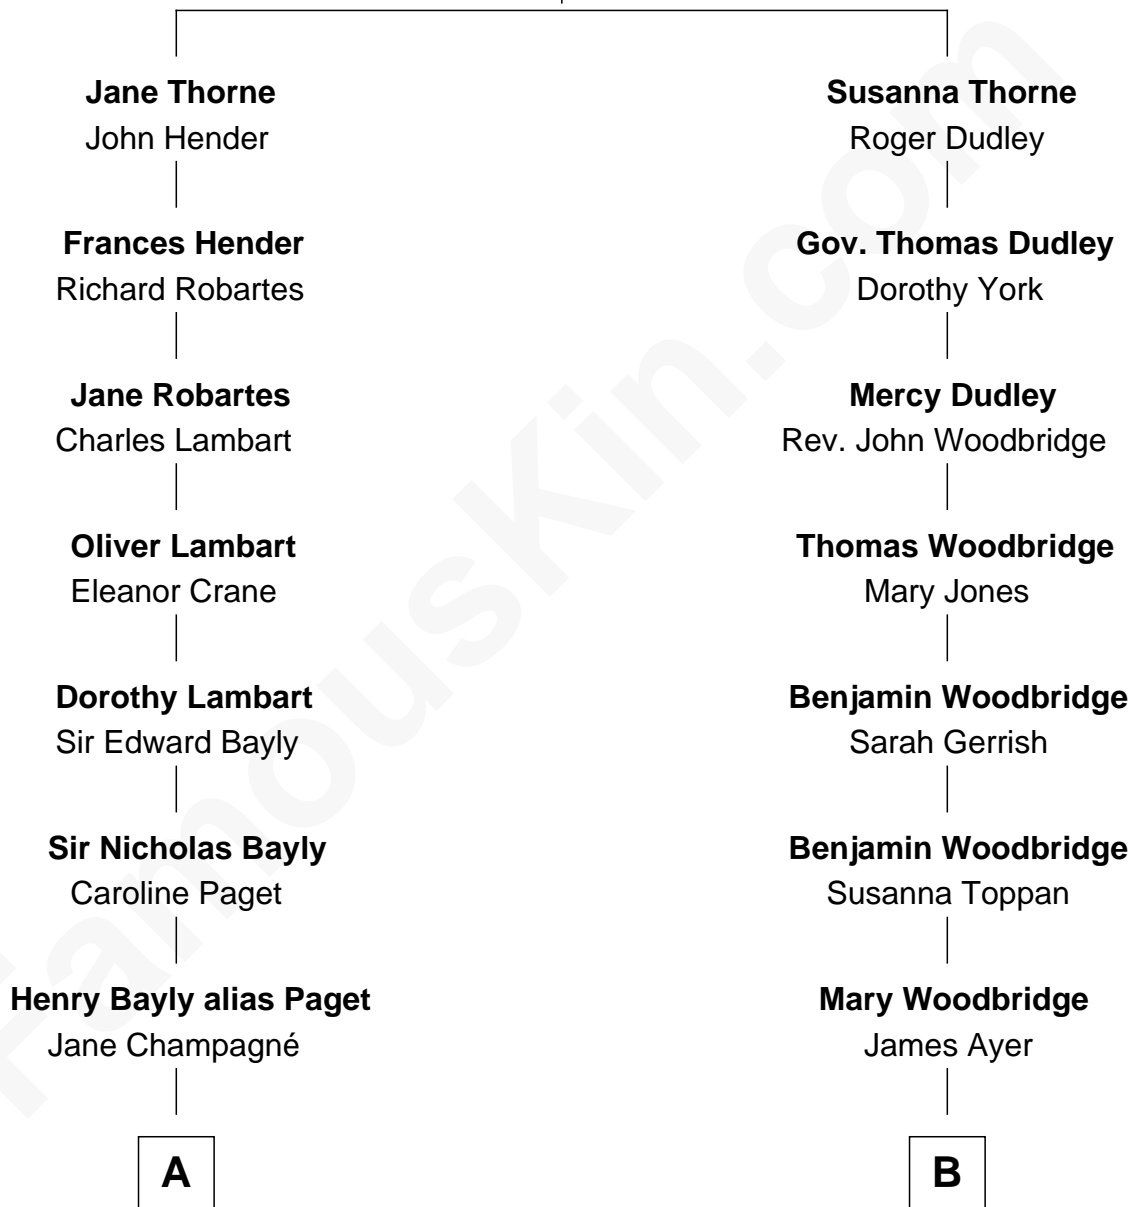

# FamousKin.com Relationship Chart of

**Prince Harry**

*Duke of Sussex*

11th cousin 3 times removed of

**Tennessee Williams**

*Author of A Streetcar Named Desire*

**Thomas Thorne**

Mary Purefoy

**A**

**Henry William Paget**  
Lady Caroline Elizabeth Villiers

**Lady Caroline Paget**  
Charles Gordon-Lennox

**Cecilia Catherine Gordon-Lennox**  
Charles George Bingham

**Rosalind Cecilia Caroline Bingham**  
James Albert Edward Hamilton

**Cynthia Elinor Beatrix Hamilton**  
Albert Edward John Spencer

**Edward John Spencer**  
Frances Ruth Burke Roche

**Princess Diana Frances Spencer**  
Charles III, King of the United Kingdom

**Prince Harry**  
*Duke of Sussex*