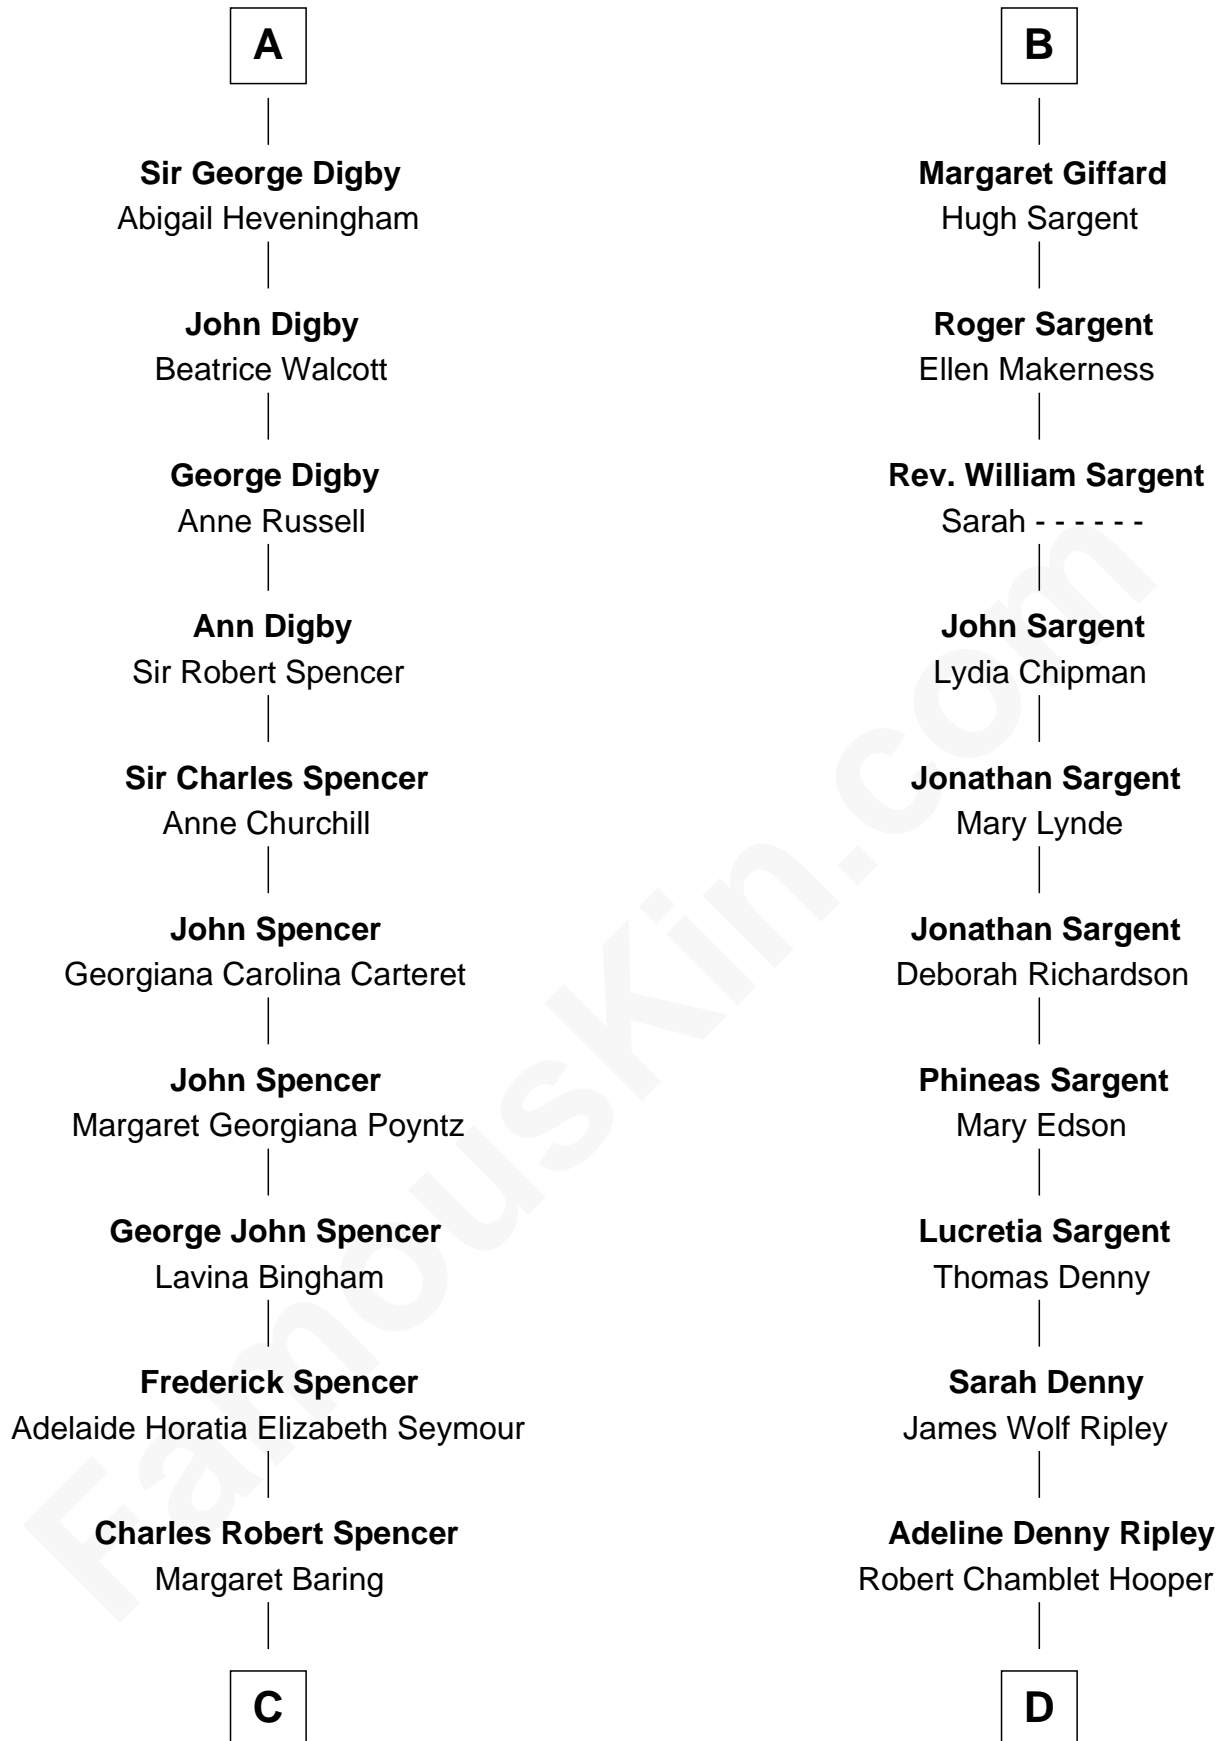

# FamousKin.com Relationship Chart of

**Prince Harry**  
*Duke of Sussex*

19th cousin 1 time removed of

**Dr. Benjamin Spock**

*American Pediatrician and Author on Child Care*

**William de la Spine**  
Margery Durvassal

**William de la Spine**  
Alice de Bruley

**Sir Guy de la Spine**  
Katherine - - - - -

**Eleanor Spinney**  
Sir John Throckmorton

**Sir Thomas Throckmorton**  
Margaret Olney

**Sir Robert Throckmorton**  
Catherine Marrow

**Sir George Throckmorton**  
Katherine Vaux

**Anne Throckmorton**  
John Digby

**A**

**William de la Spine**  
Alice de Bruley

**Sir Guy de la Spine**  
Katherine - - - - -

**Eleanor Spinney**  
Sir John Throckmorton

**Agnes Throckmorton**  
Thomas Winslow

**Agnes Winslow**  
John Giffard

**Roger Giffard**  
Mary Nanseglos

**Nicholas Giffard**  
Agnes Master

**B**

**C**

**Albert Edward John Spencer**

Cynthia Elinor Beatrix Hamilton