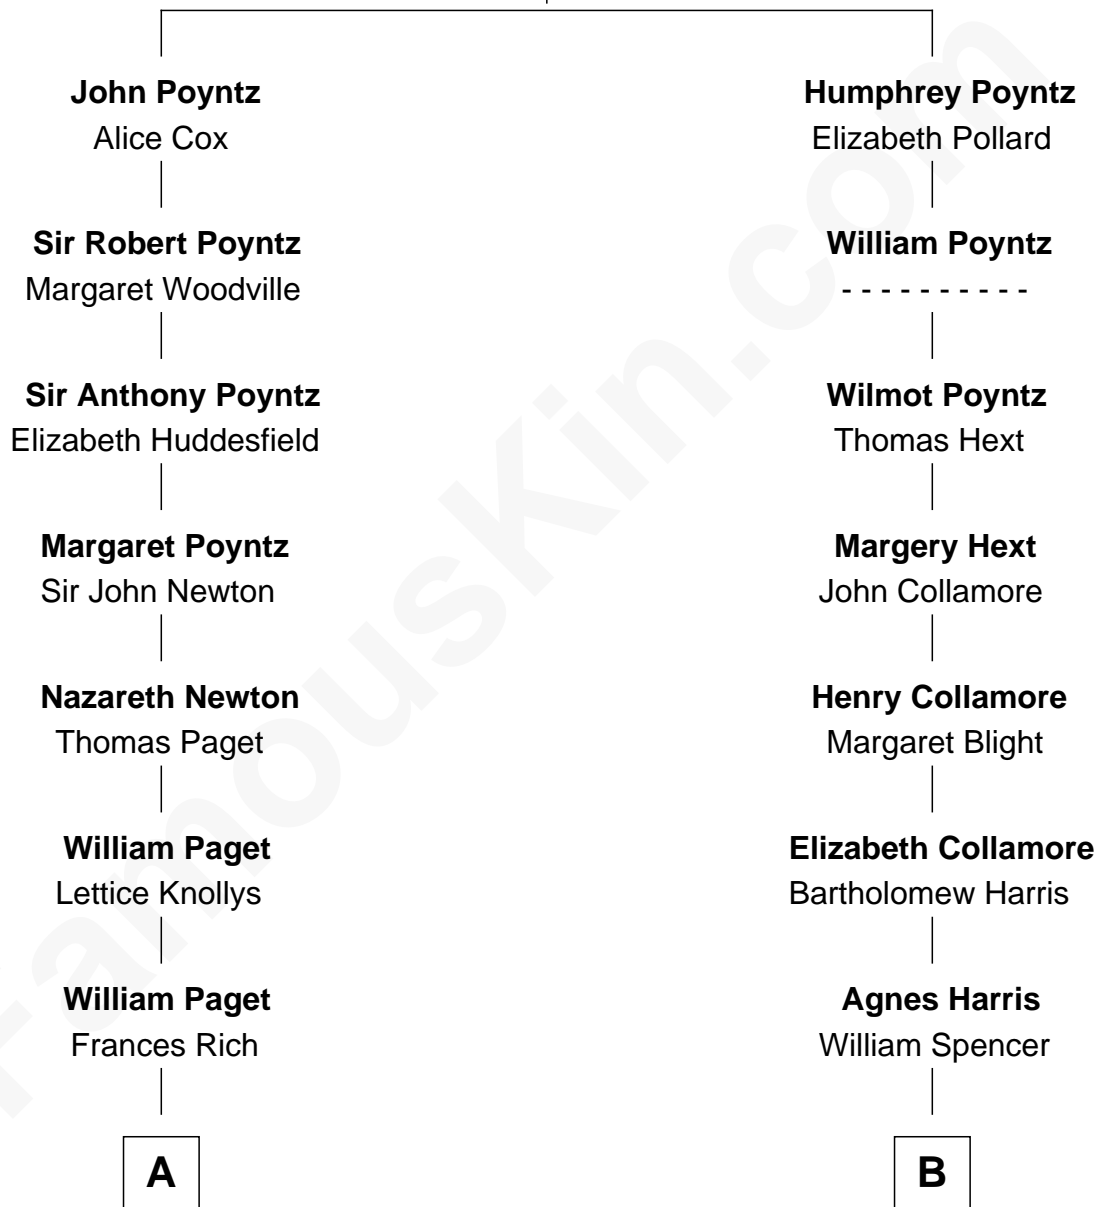

FamousKin.com Relationship Chart of

Prince Harry
Duke of Sussex

18th cousin of

Aaron Rodgers
NFL Quarterback

Sir Nicholas Poyntz
Elizabeth Mill

C

Princess Diana Frances Spencer
Charles III, King of the United Kingdom

Prince Harry
Duke of Sussex

D

Darla Leigh Pittman
Edward Wesley Rodgers

Aaron Rodgers
NFL Quarterback

FamousKin.com