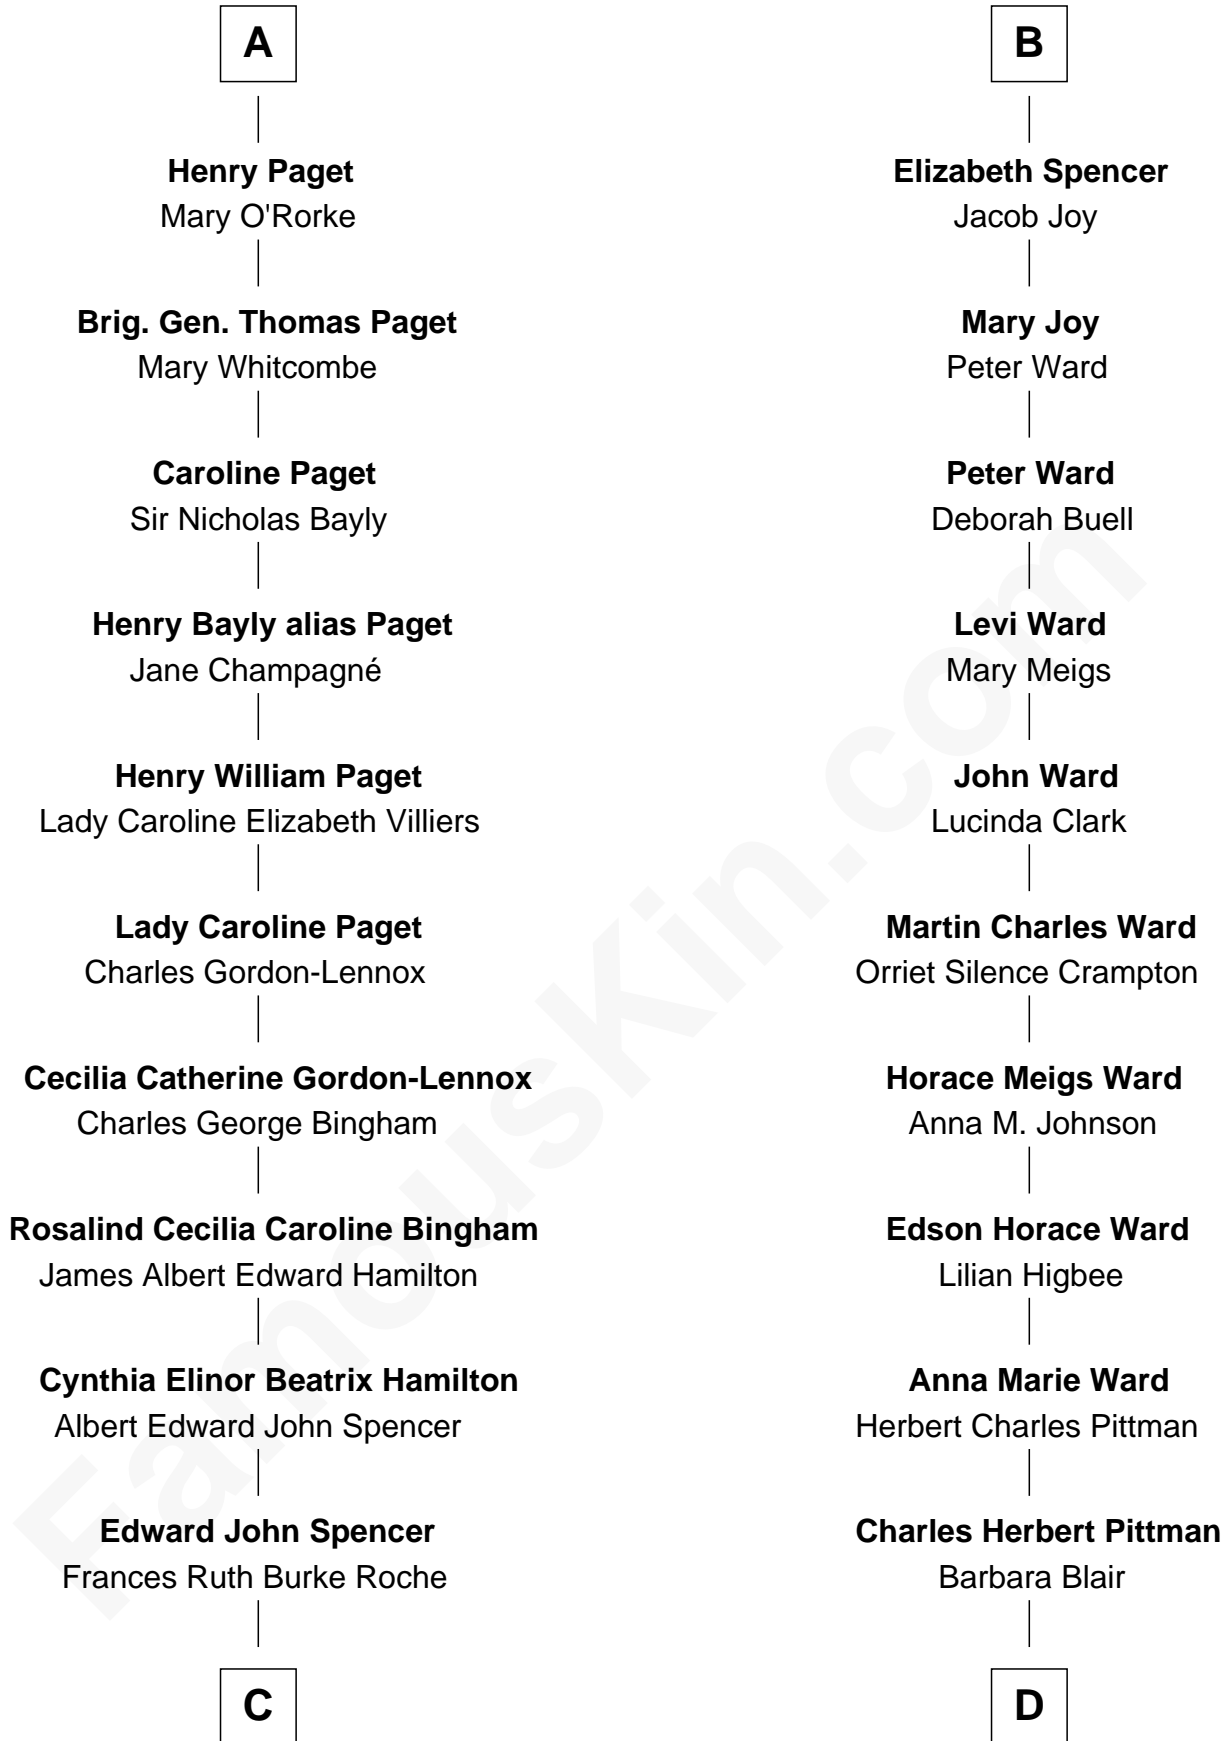

FamousKin.com Relationship Chart of

Prince Harry
Duke of Sussex

18th cousin of

Aaron Rodgers
NFL Quarterback

Sir Nicholas Poyntz
Elizabeth Mill

C

Princess Diana Frances Spencer
Charles III, King of the United Kingdom

Prince Harry
Duke of Sussex

D

Darla Leigh Pittman
Edward Wesley Rodgers

Aaron Rodgers
NFL Quarterback

FamousKin.com