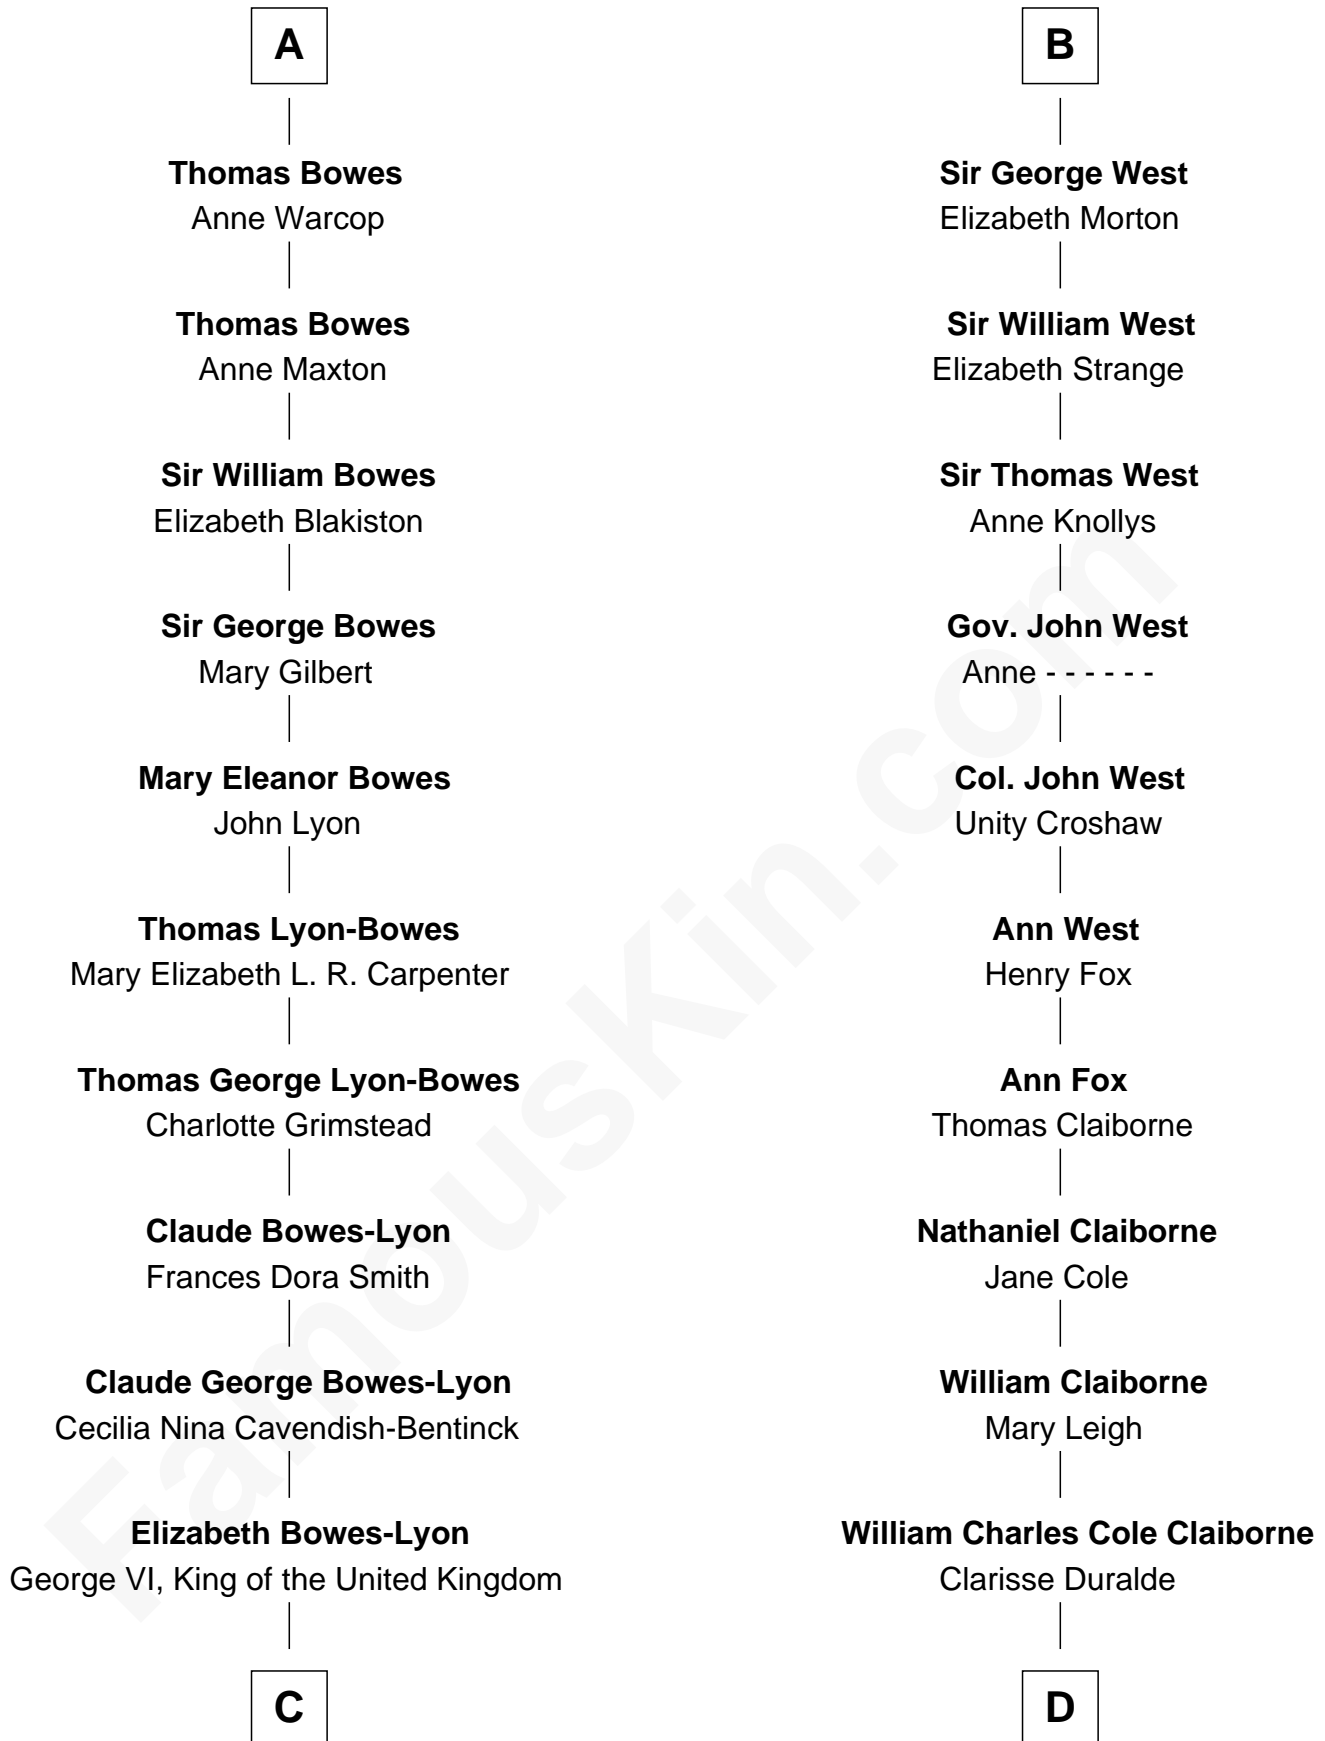

# FamousKin.com Relationship Chart of

**Prince Harry**  
*Duke of Sussex*

19th cousin 1 time removed of

**Liz Claiborne**

*Fashion Designer and Founder of Liz Claiborne Inc.*

**Sir Robert de Clifford**  
Isabel de Berkeley

**C**

**Elizabeth II, Queen of the United Kingdom**

Prince Philip of Edinburgh

**Charles III, King of the United Kingdom**

Princess Diana Frances Spencer

**Prince Harry**

*Duke of Sussex*

**D**