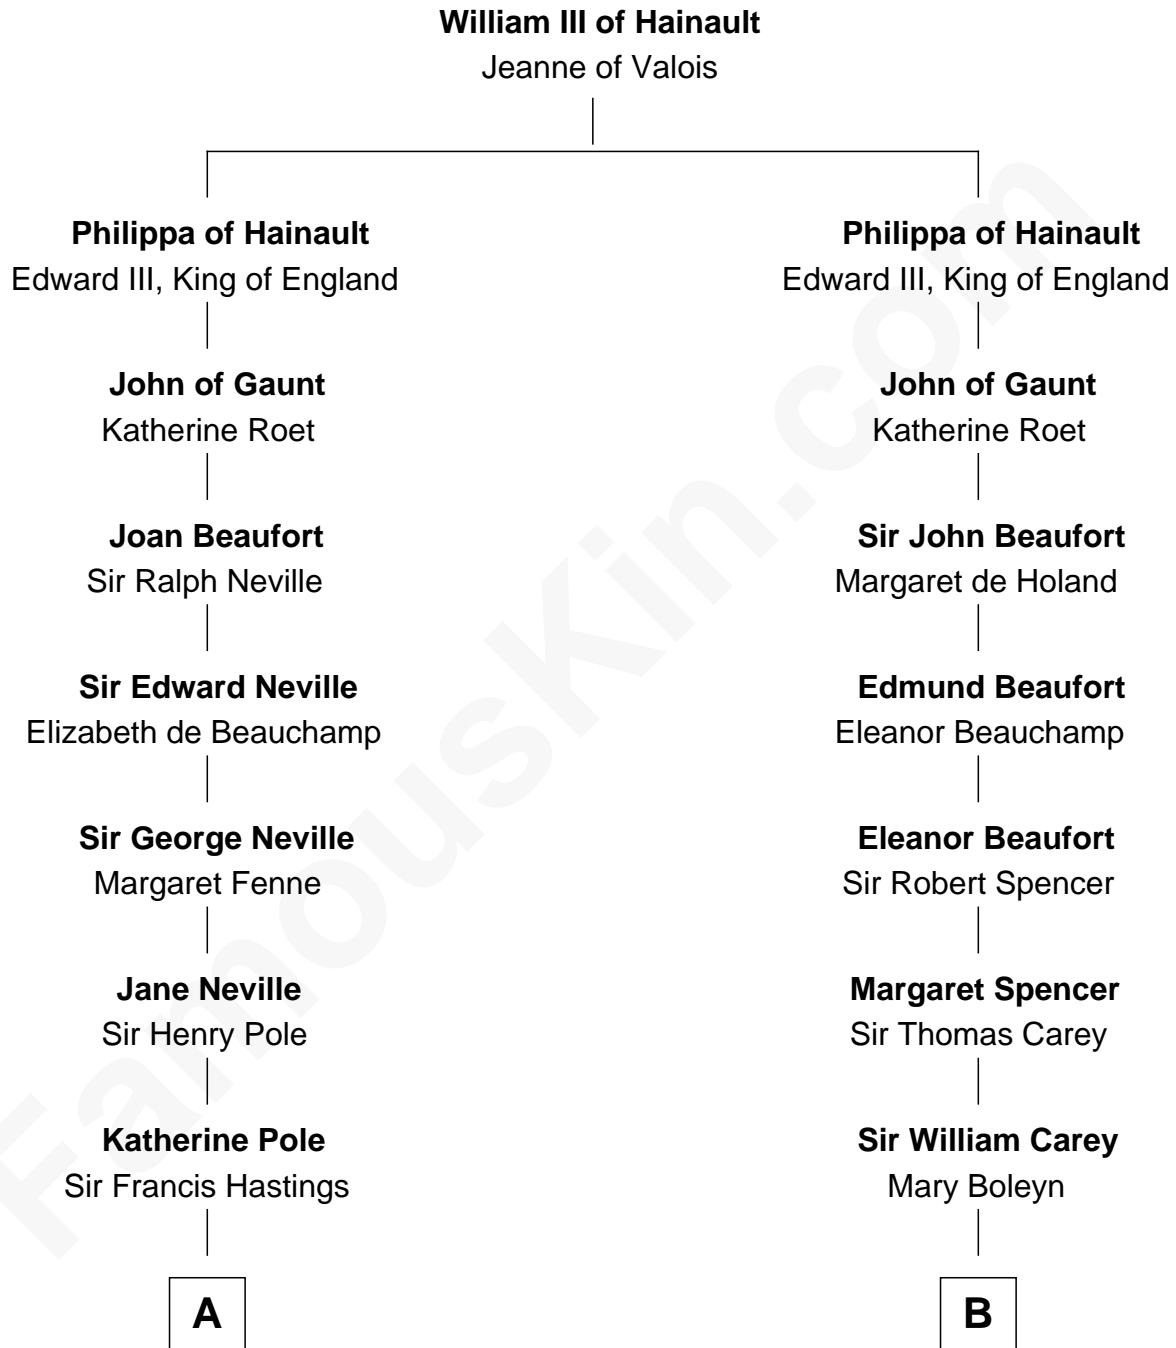

FamousKin.com Relationship Chart of

Prince Harry

Duke of Sussex

19th cousin 1 time removed of

Liz Claiborne

Fashion Designer and Founder of Liz Claiborne Inc.

C

Albert Edward John Spencer

Cynthia Elinor Beatrix Hamilton

Edward John Spencer

Frances Ruth Burke Roche

Princess Diana Frances Spencer

Charles III, King of the United Kingdom

Prince Harry

Duke of Sussex

D