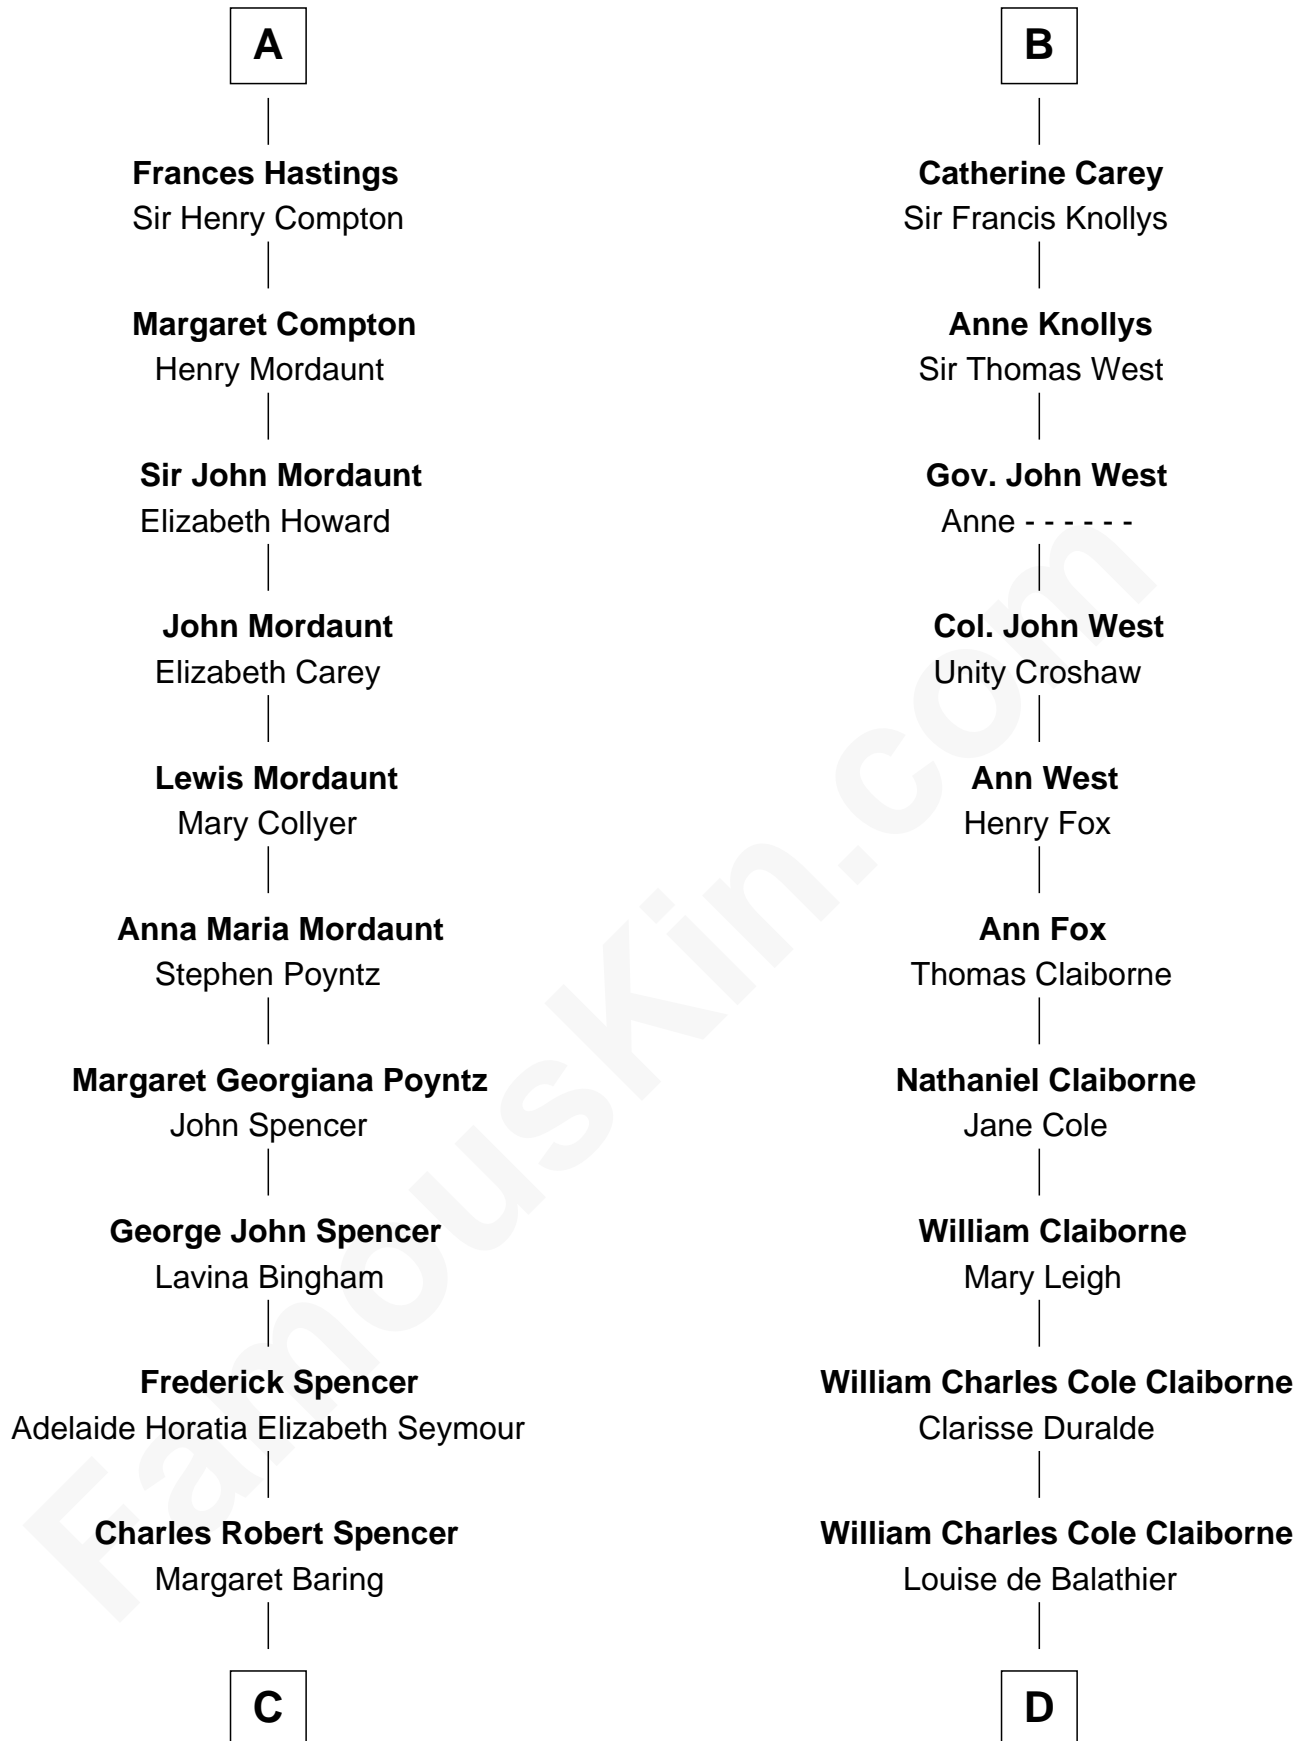

FamousKin.com Relationship Chart of

Prince Harry

Duke of Sussex

19th cousin 1 time removed of

Liz Claiborne

Fashion Designer and Founder of Liz Claiborne Inc.

C

Albert Edward John Spencer

Cynthia Elinor Beatrix Hamilton

Edward John Spencer

Frances Ruth Burke Roche

Princess Diana Frances Spencer

Charles III, King of the United Kingdom

Prince Harry

Duke of Sussex

D