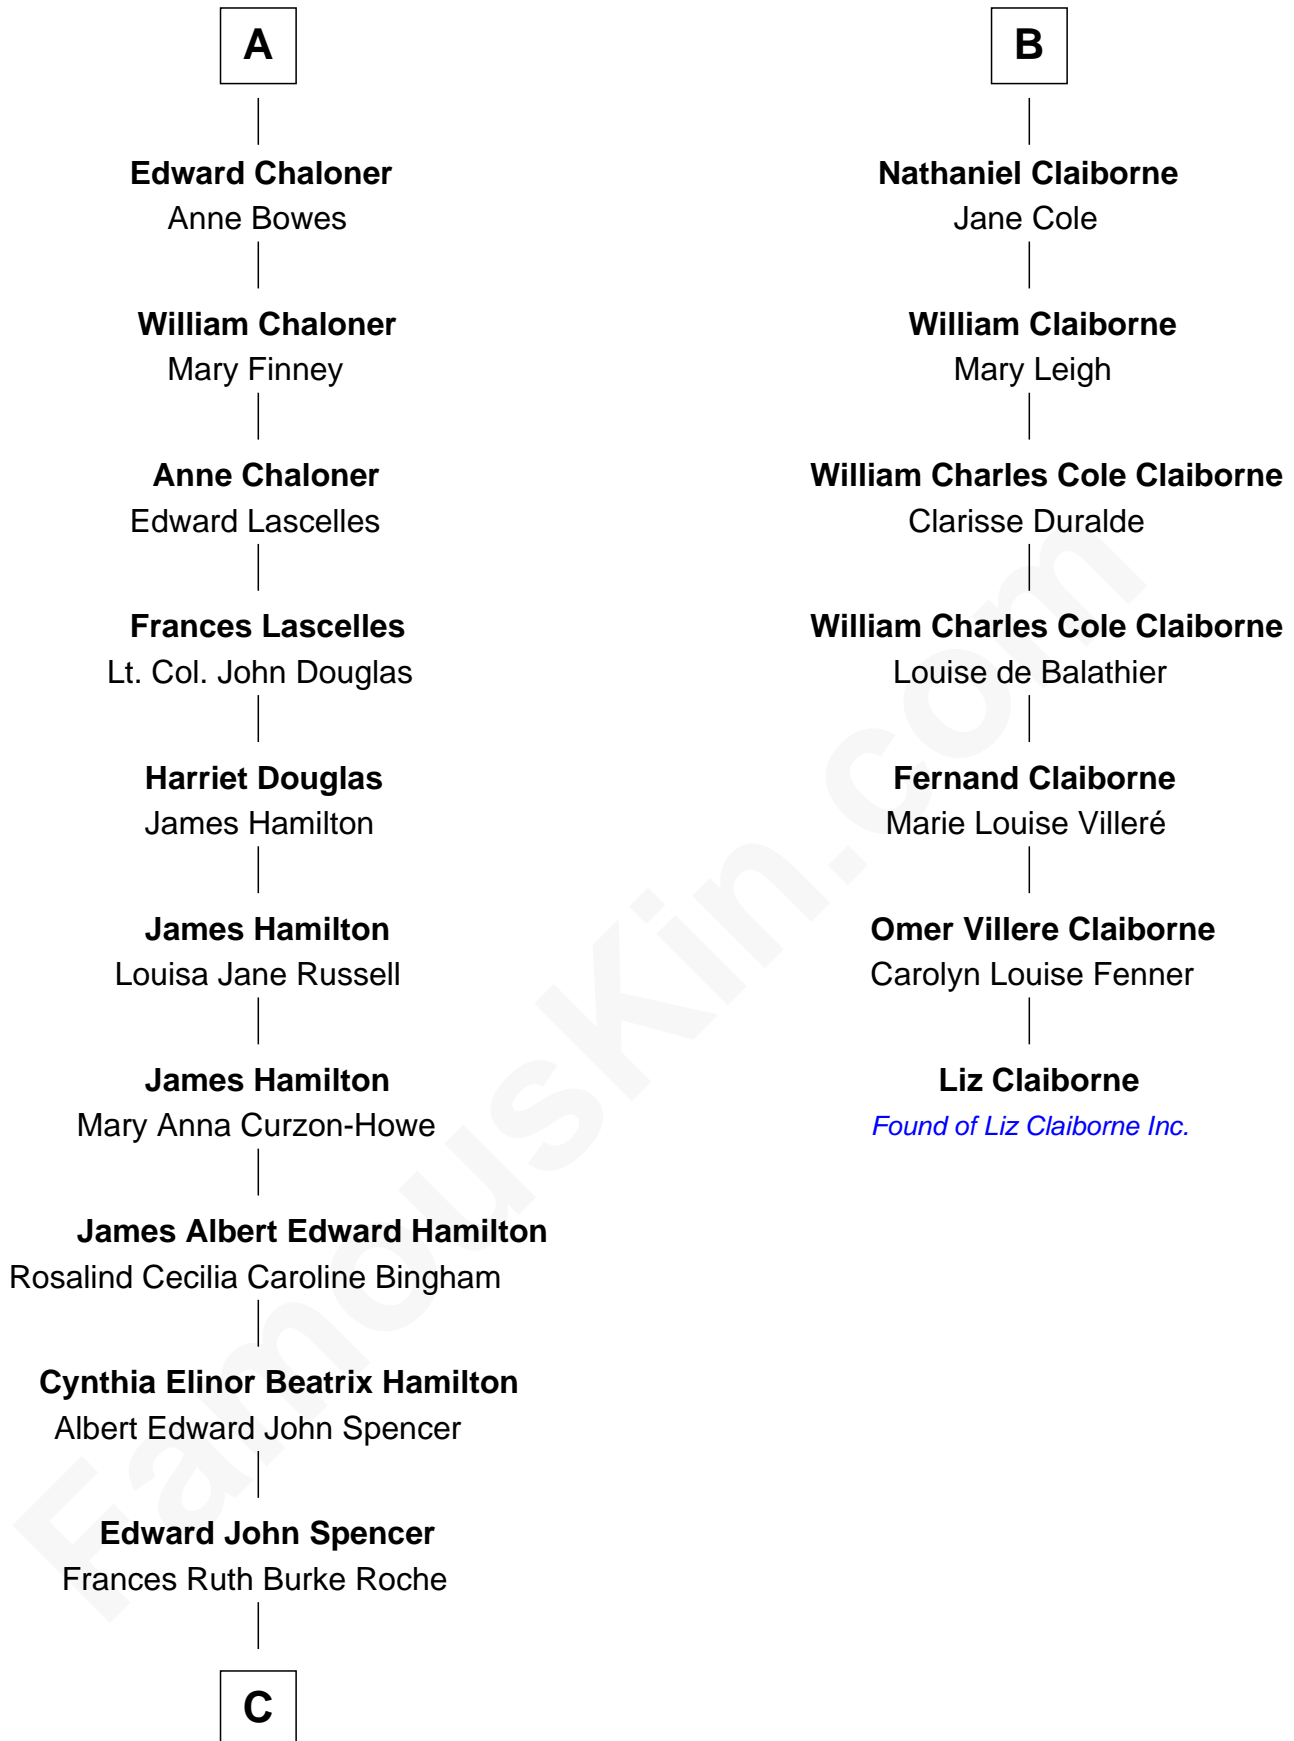

FamousKin.com
Relationship Chart of
Prince Harry
Duke of Sussex

13th cousin 5 times removed of

Liz Claiborne

Fashion Designer and Founder of Liz Claiborne Inc.

C

Princess Diana Frances Spencer
Charles III, King of the United Kingdom

Prince Harry
Duke of Sussex

FamousKin.com