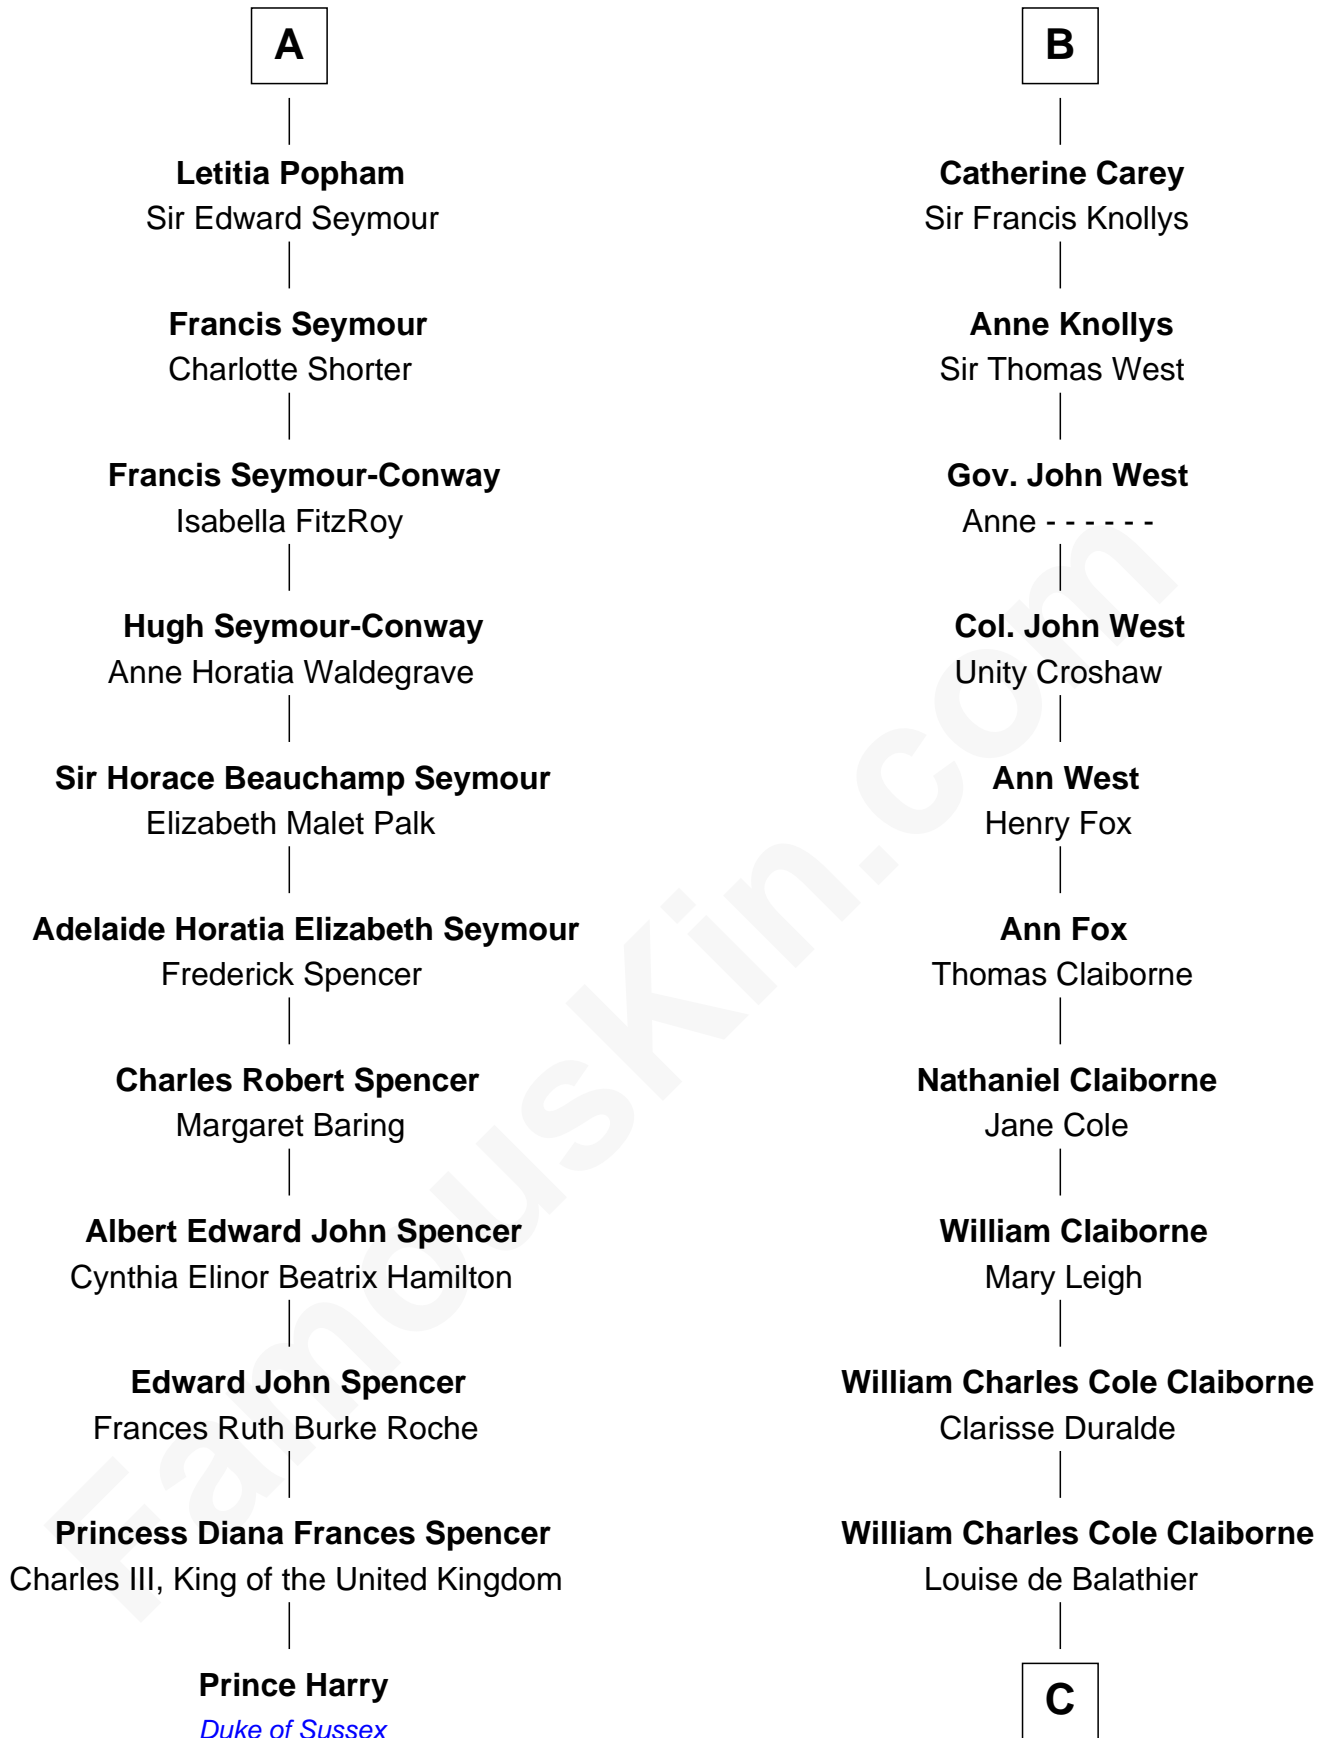

# FamousKin.com Relationship Chart of

**Prince Harry**  
*Duke of Sussex*

17th cousin 2 times removed of

**Liz Claiborne**

*Fashion Designer and Founder of Liz Claiborne Inc.*

**Thomas de Berkeley**

*with wife*  
*Katherine de Clyvedon*

**Sir Edmund Sutton**  
Matilda Clifford

**Elizabeth de Berkeley**  
Richard de Beauchamp

**Thomas Dudley**  
Grace Threlkeld

**Eleanor Beauchamp**  
Edmund Beaufort

**John Dudley**  
Elizabeth Gardiner

**Eleanor Beaufort**  
Sir Robert Spencer

**Anne Dudley**  
Sir Francis Popham

**Margaret Spencer**  
Sir Thomas Carey

**Col. Alexander Popham**  
Laetitia Kerr

**Sir William Carey**  
Mary Boleyn

**A**

**B**

**C**

—  
**Fernand Claiborne**  
Marie Louise Villeré