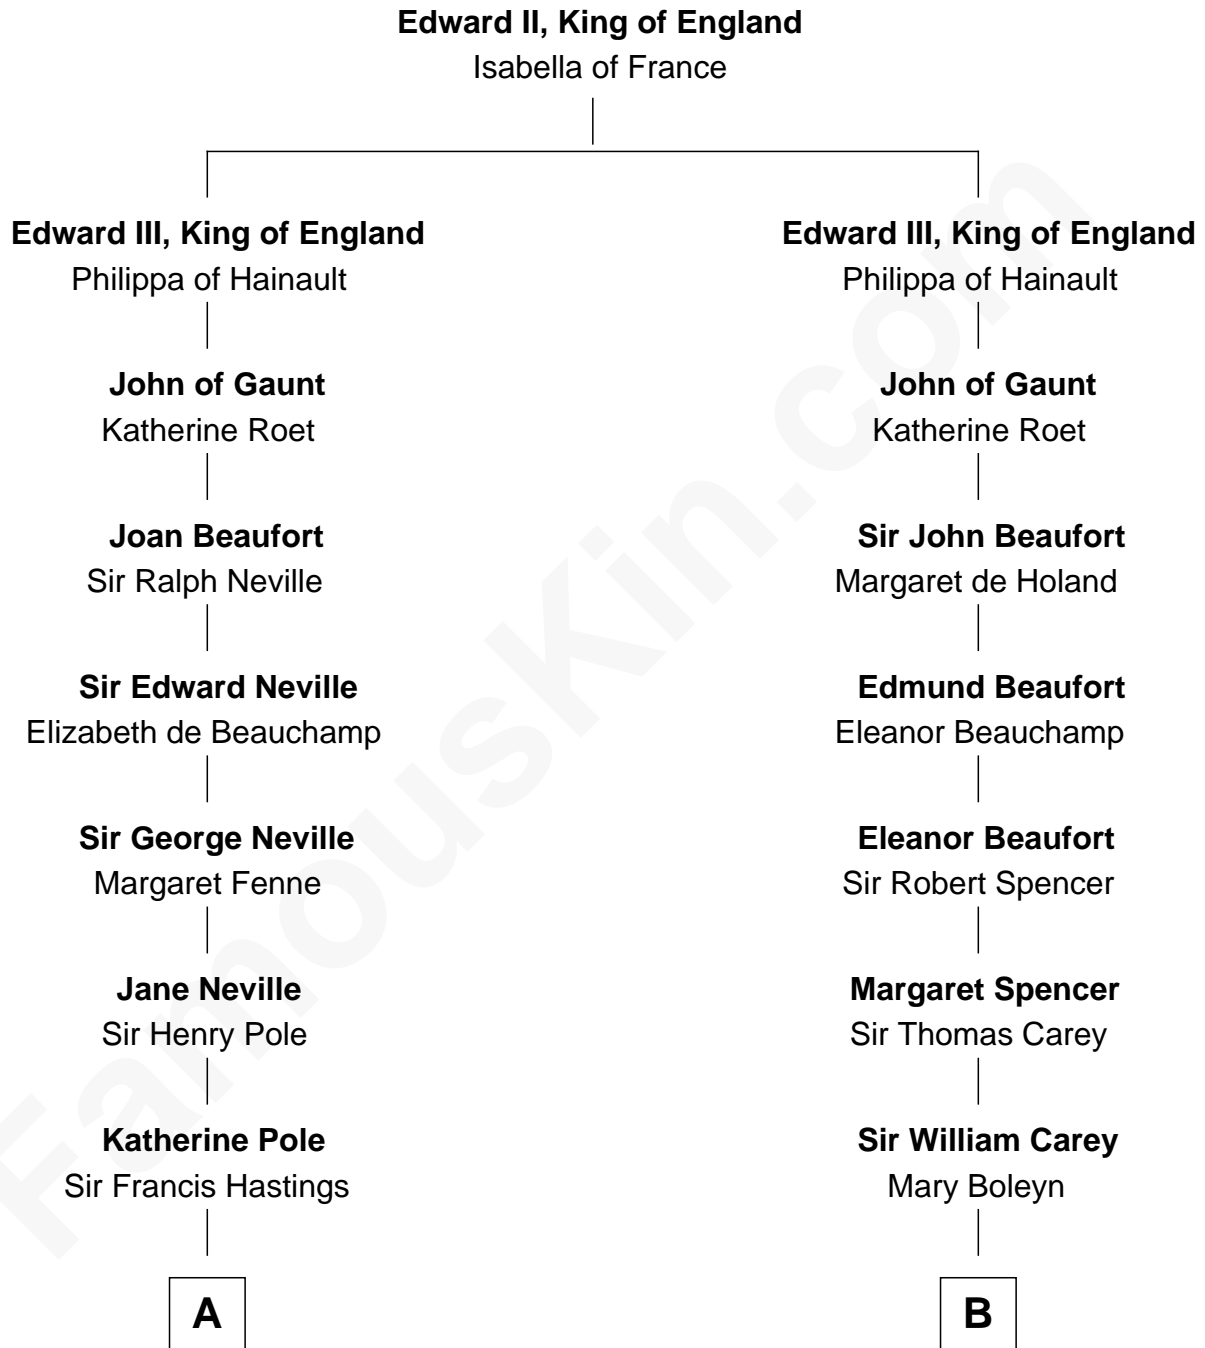

FamousKin.com Relationship Chart of

Prince Harry
Duke of Sussex

19th cousin 1 time removed of

Liz Claiborne

Fashion Designer and Founder of Liz Claiborne Inc.

C

Albert Edward John Spencer
Cynthia Elinor Beatrix Hamilton

Edward John Spencer
Frances Ruth Burke Roche

Princess Diana Frances Spencer
Charles III, King of the United Kingdom

Prince Harry
Duke of Sussex

D

Fernand Claiborne
Marie Louise Villeré

Omer Villere Claiborne
Carolyn Louise Fenner