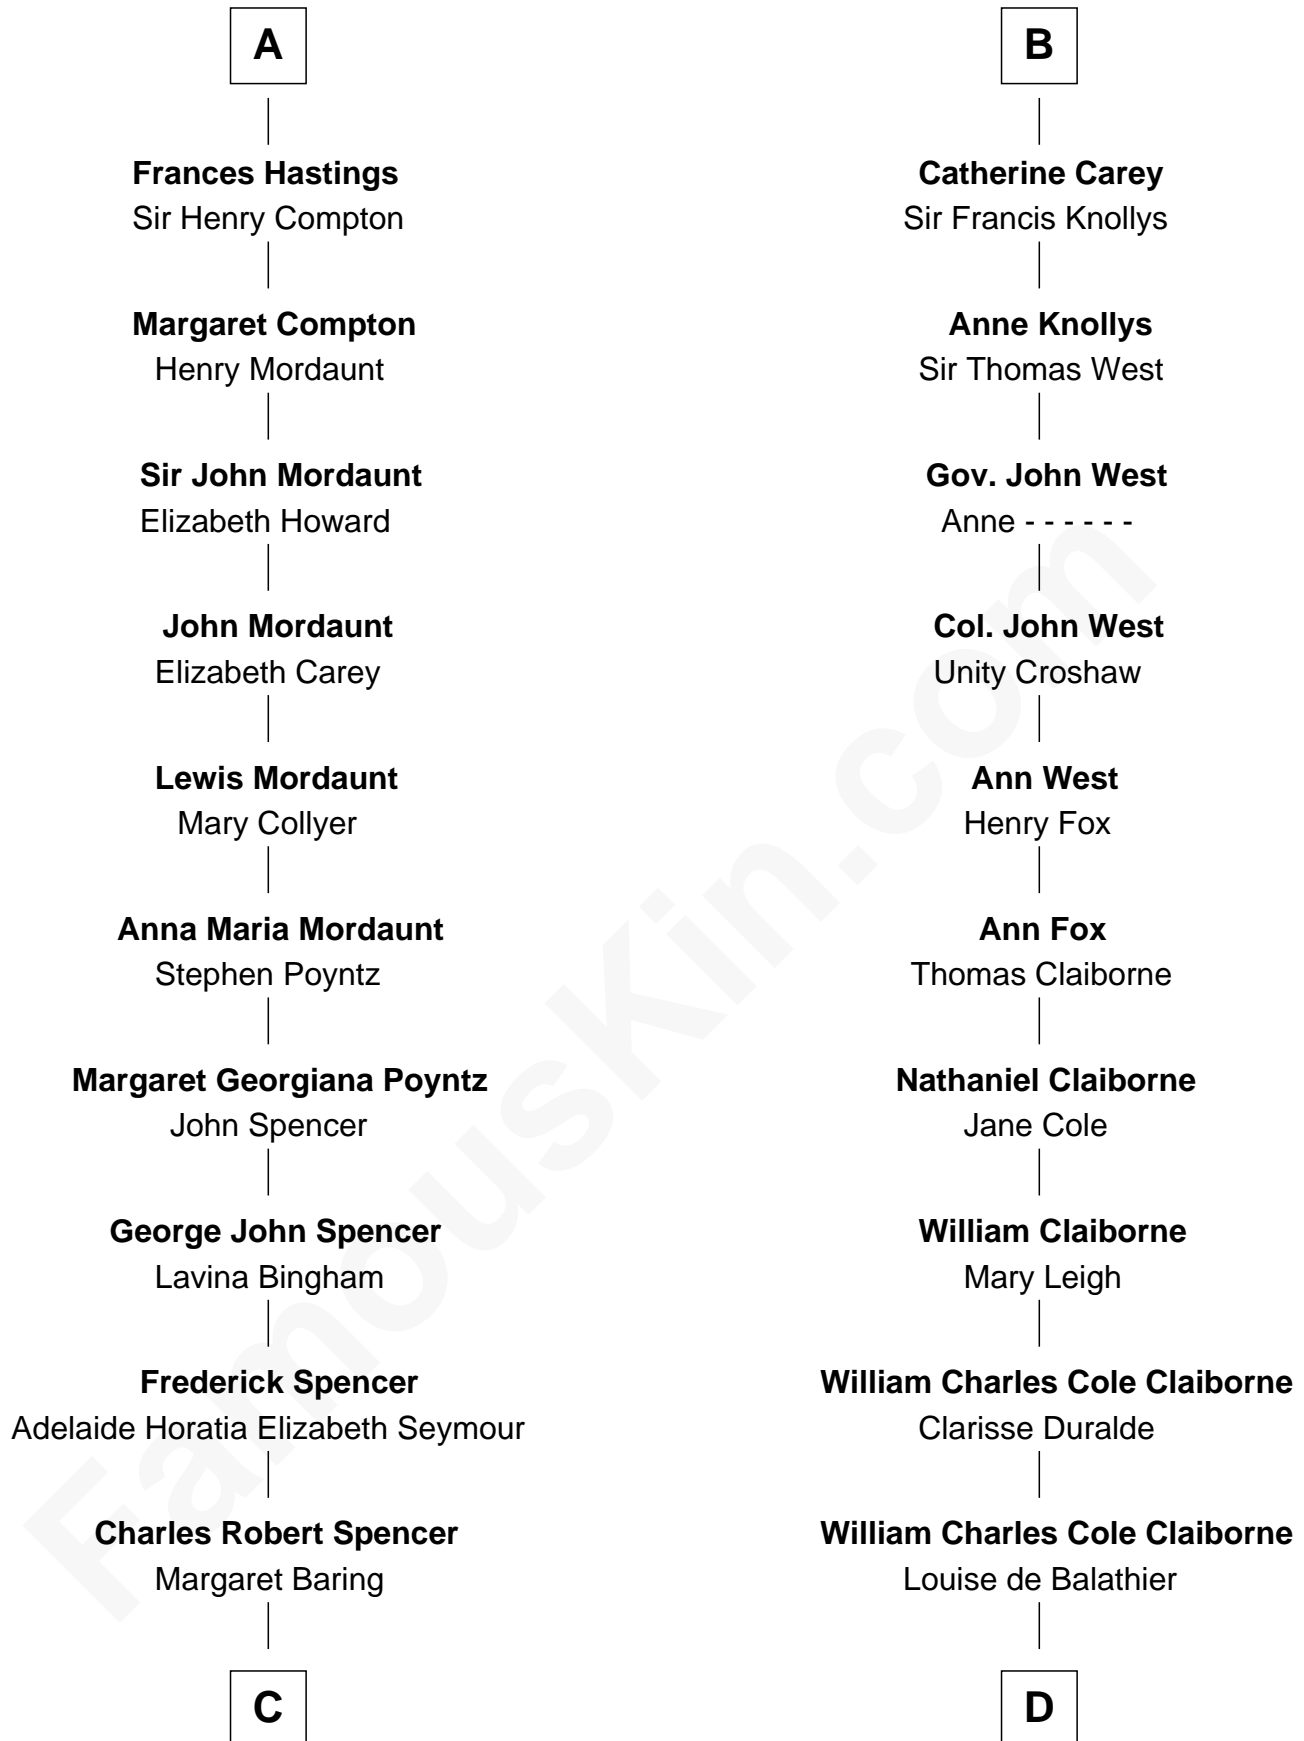

FamousKin.com Relationship Chart of

Prince Harry
Duke of Sussex

19th cousin 1 time removed of

Liz Claiborne

Fashion Designer and Founder of Liz Claiborne Inc.

C

Albert Edward John Spencer
Cynthia Elinor Beatrix Hamilton

Edward John Spencer
Frances Ruth Burke Roche

Princess Diana Frances Spencer
Charles III, King of the United Kingdom

Prince Harry
Duke of Sussex

D

Fernand Claiborne
Marie Louise Villeré

Omer Villere Claiborne
Carolyn Louise Fenner