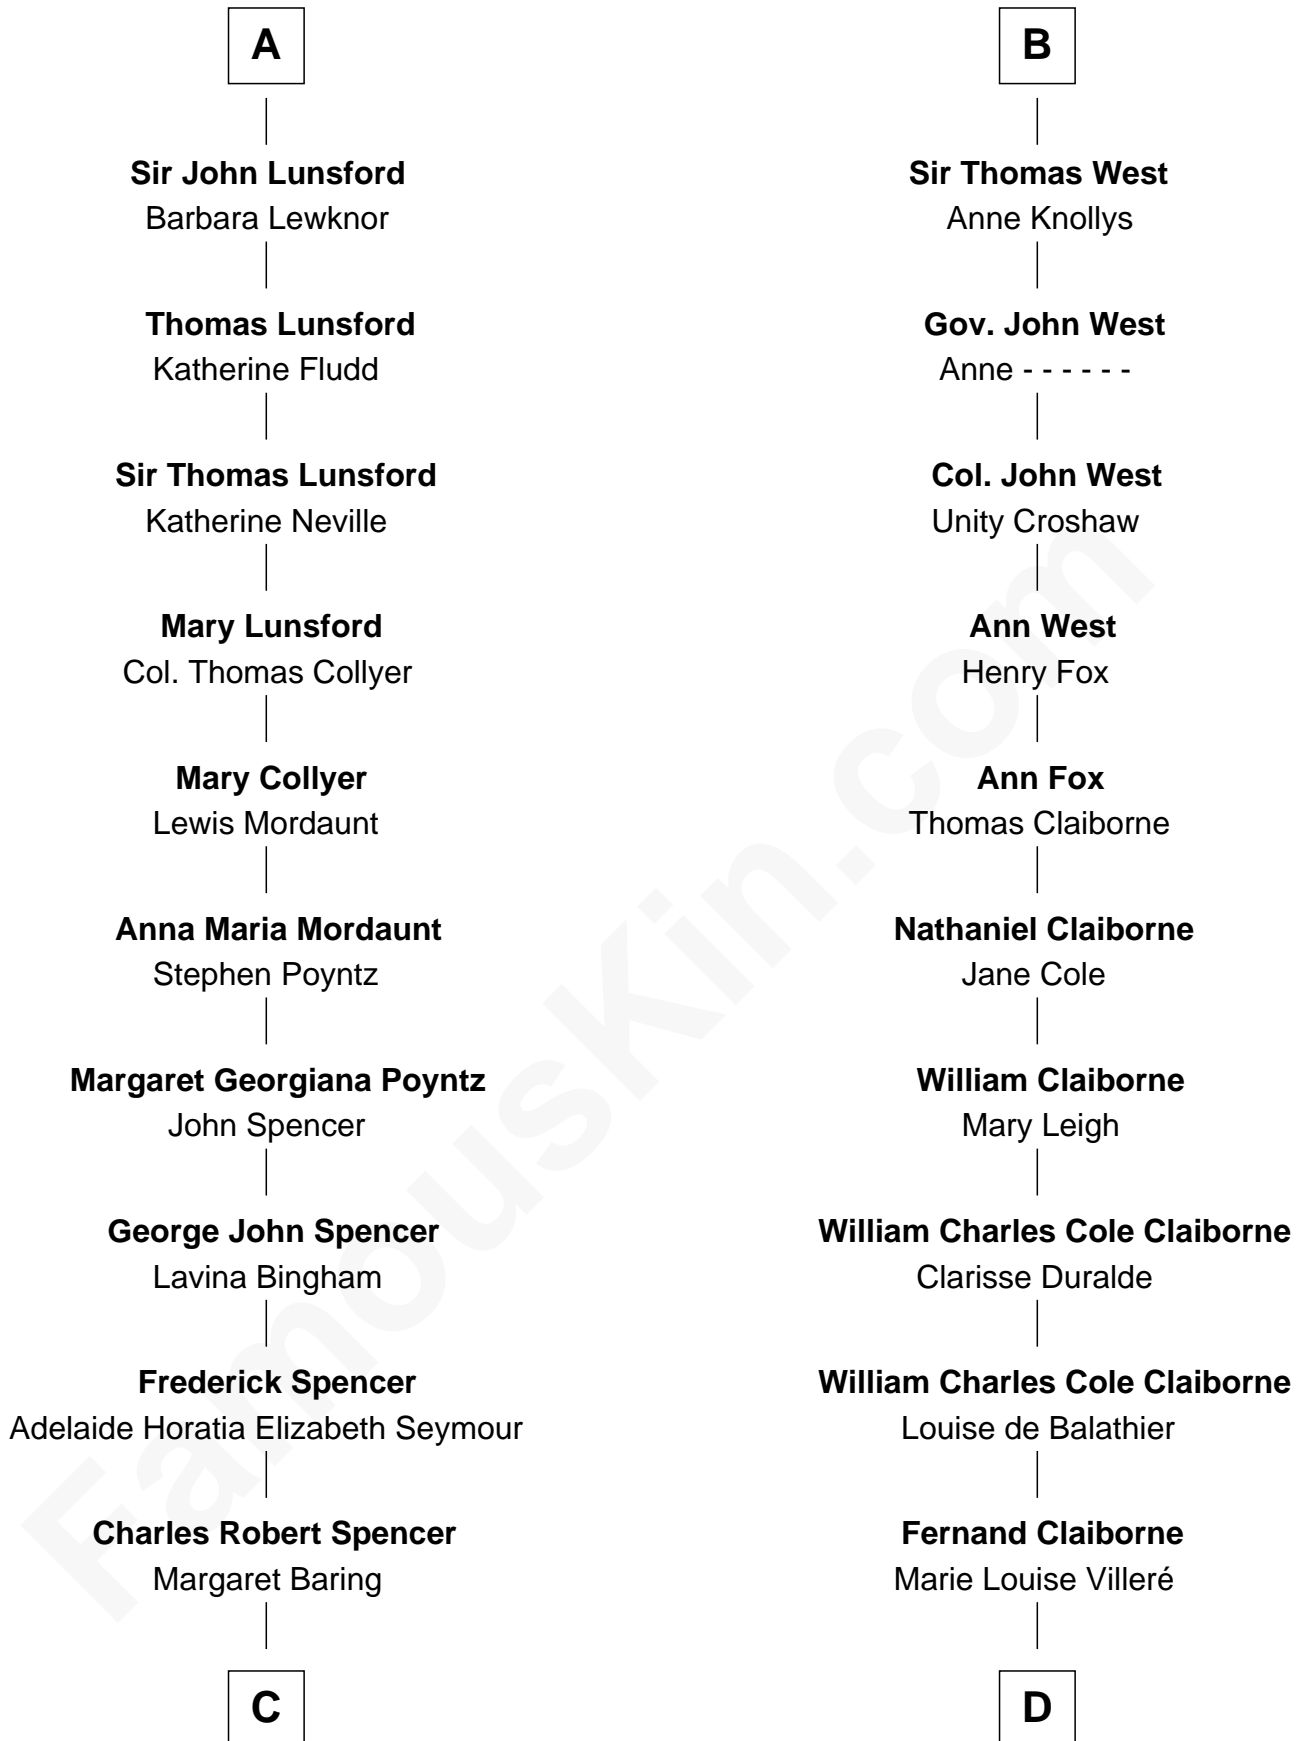

# FamousKin.com Relationship Chart of

**Prince Harry**  
*Duke of Sussex*

18th cousin 2 times removed of

**Liz Claiborne**

*Fashion Designer and Founder of Liz Claiborne Inc.*

**Sir Richard de Walkfare**

**C**

**Albert Edward John Spencer**  
Cynthia Elinor Beatrix Hamilton

**Edward John Spencer**  
Frances Ruth Burke Roche

**Princess Diana Frances Spencer**  
Charles III, King of the United Kingdom

**Prince Harry**  
*Duke of Sussex*