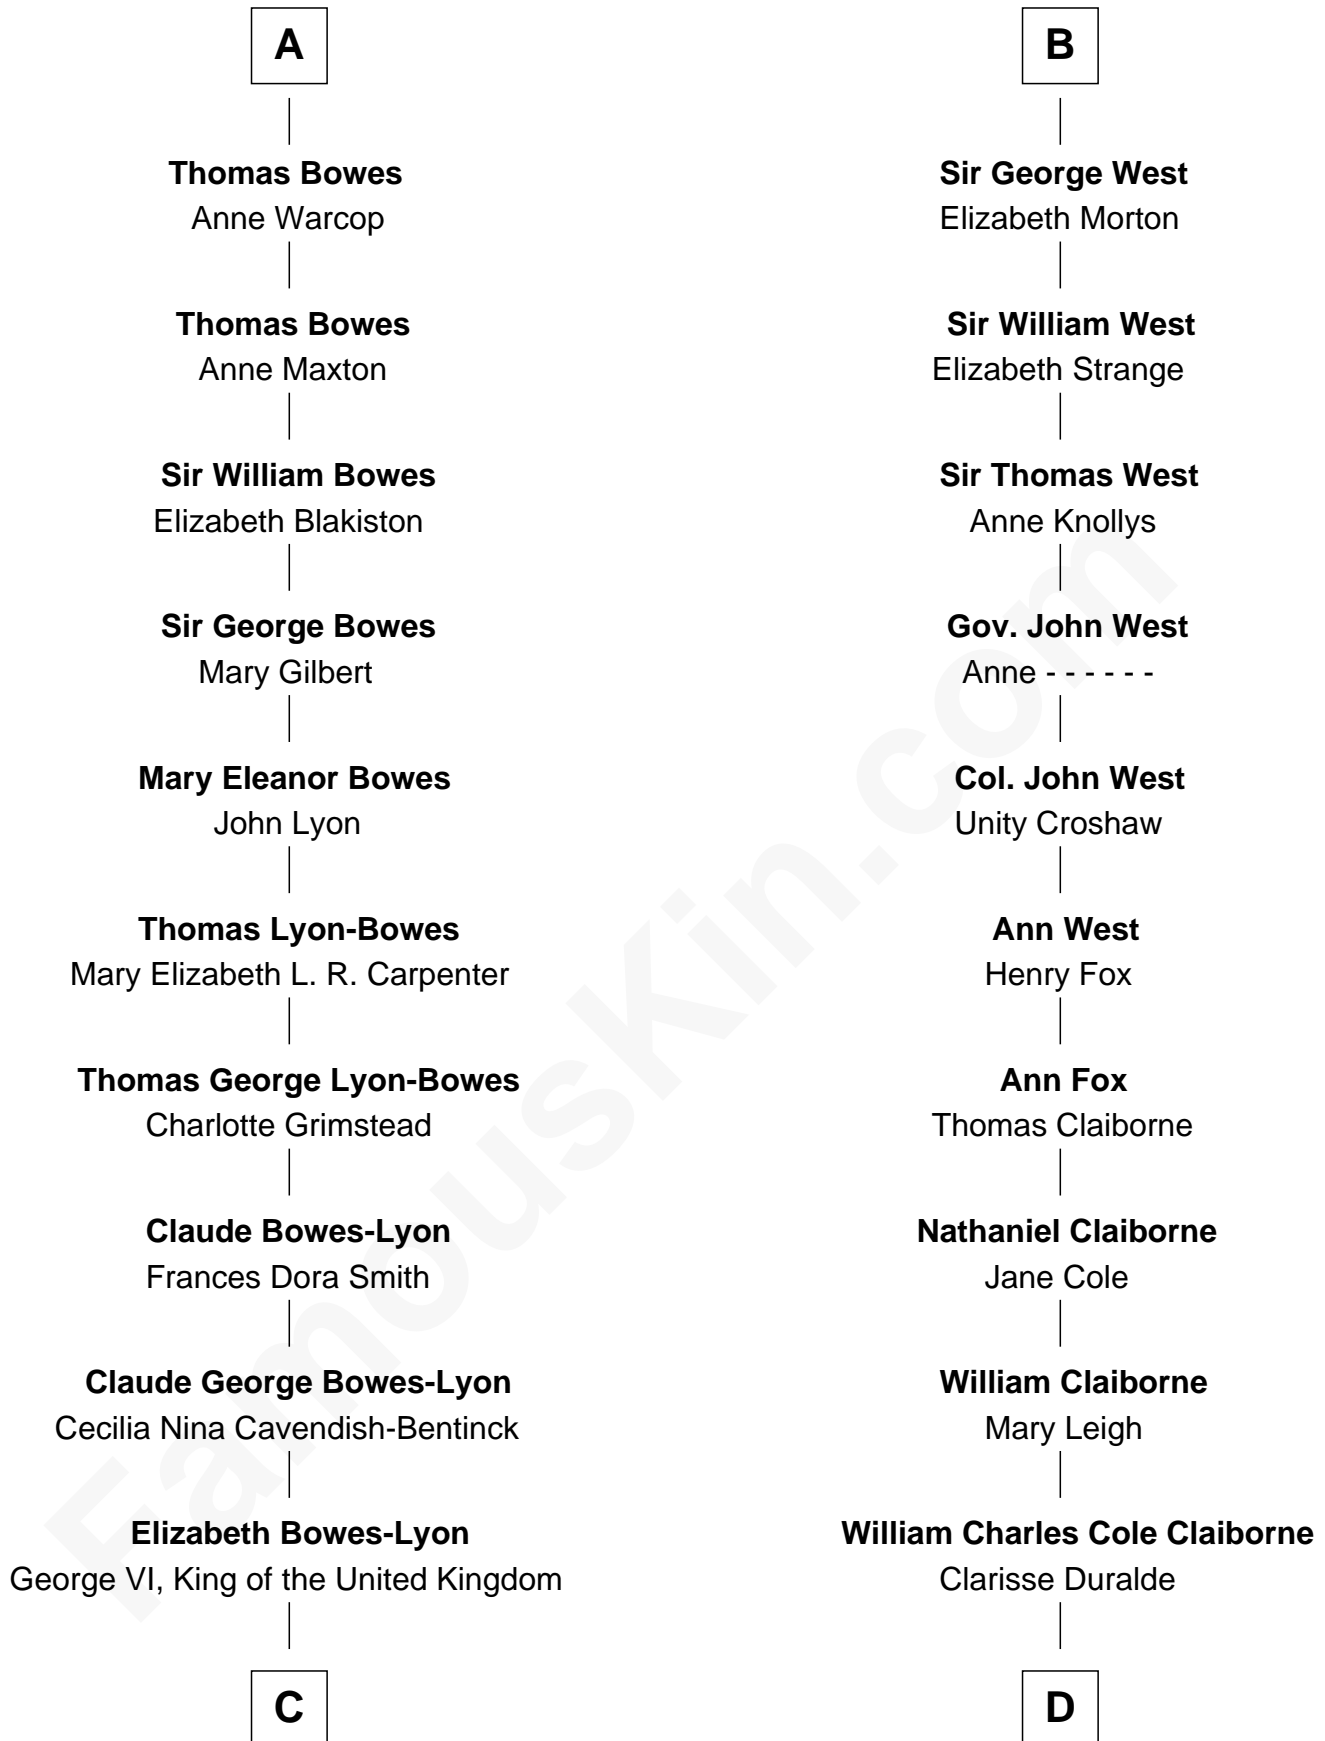

FamousKin.com Relationship Chart of

Prince Harry
Duke of Sussex

19th cousin 1 time removed of

Liz Claiborne

Fashion Designer and Founder of Liz Claiborne Inc.

C

Elizabeth II, Queen of the United Kingdom

Prince Philip of Edinburgh

Charles III, King of the United Kingdom

Princess Diana Frances Spencer

Prince Harry

Duke of Sussex

D

William Charles Cole Claiborne

Louise de Balathier

Fernand Claiborne