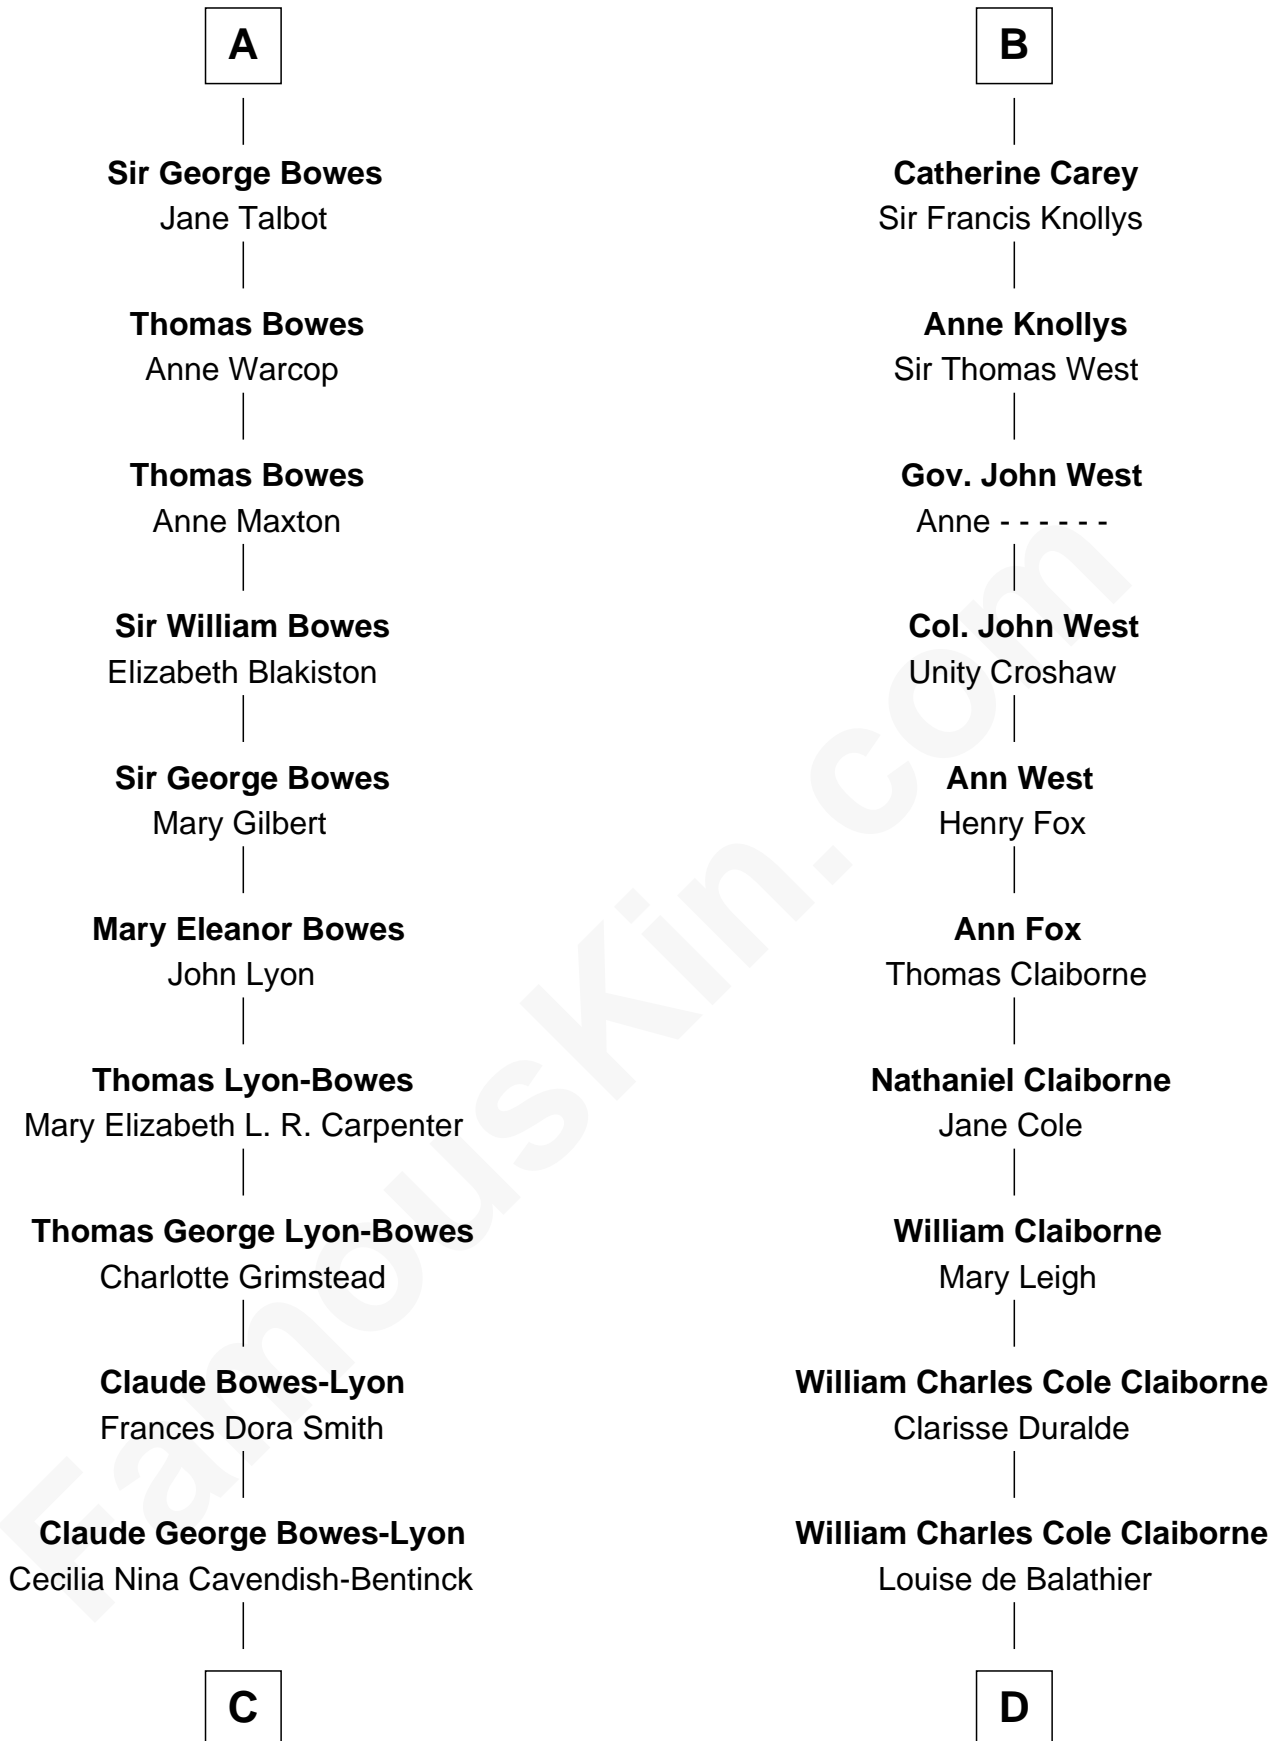

FamousKin.com Relationship Chart of

Prince Harry
Duke of Sussex

19th cousin 1 time removed of

Liz Claiborne

Fashion Designer and Founder of Liz Claiborne Inc.

C

Elizabeth Bowes-Lyon

George VI, King of the United Kingdom

Elizabeth II, Queen of the United Kingdom

Prince Philip of Edinburgh

Charles III, King of the United Kingdom

Princess Diana Frances Spencer

Prince Harry

Duke of Sussex

D

Fernand Claiborne