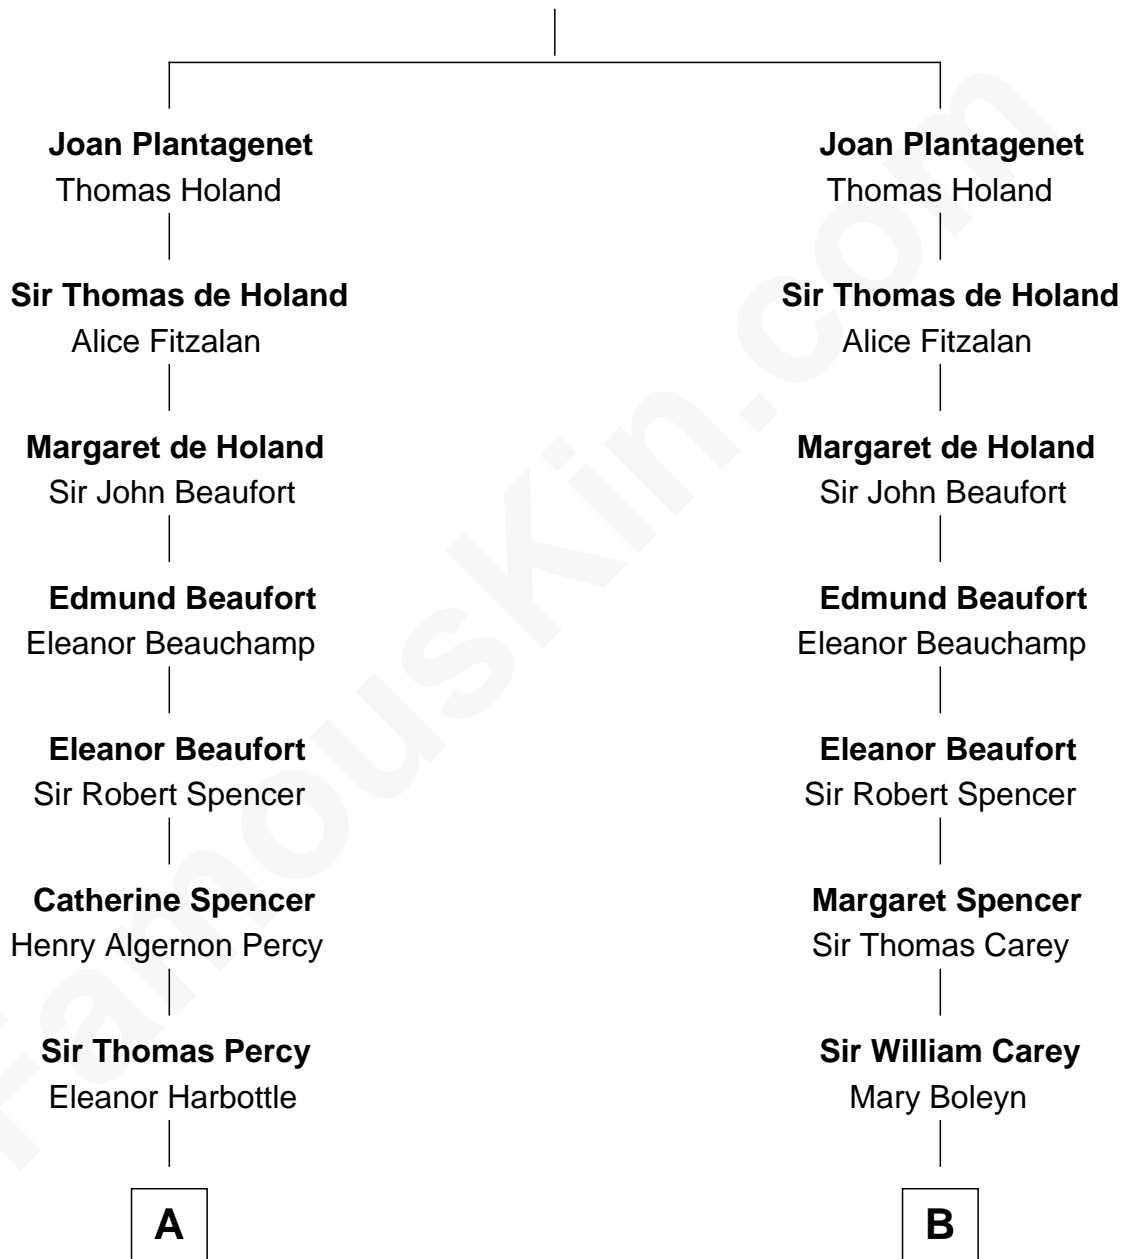

# FamousKin.com Relationship Chart of

**Prince Harry**

*Duke of Sussex*

19th cousin 2 times removed of

**Liz Claiborne**

*Fashion Designer and Founder of Liz Claiborne Inc.*

**Edmund of Woodstock**

Margaret Wake

**C**

**Charles Robert Spencer**

Margaret Baring

**Albert Edward John Spencer**

Cynthia Elinor Beatrix Hamilton

**Edward John Spencer**

Frances Ruth Burke Roche

**Princess Diana Frances Spencer**

Charles III, King of the United Kingdom

**Prince Harry**

*Duke of Sussex*

**D**

**Fernand Claiborne**

Marie Louise Villeré

**Omer Villere Claiborne**

Carolyn Louise Fenner