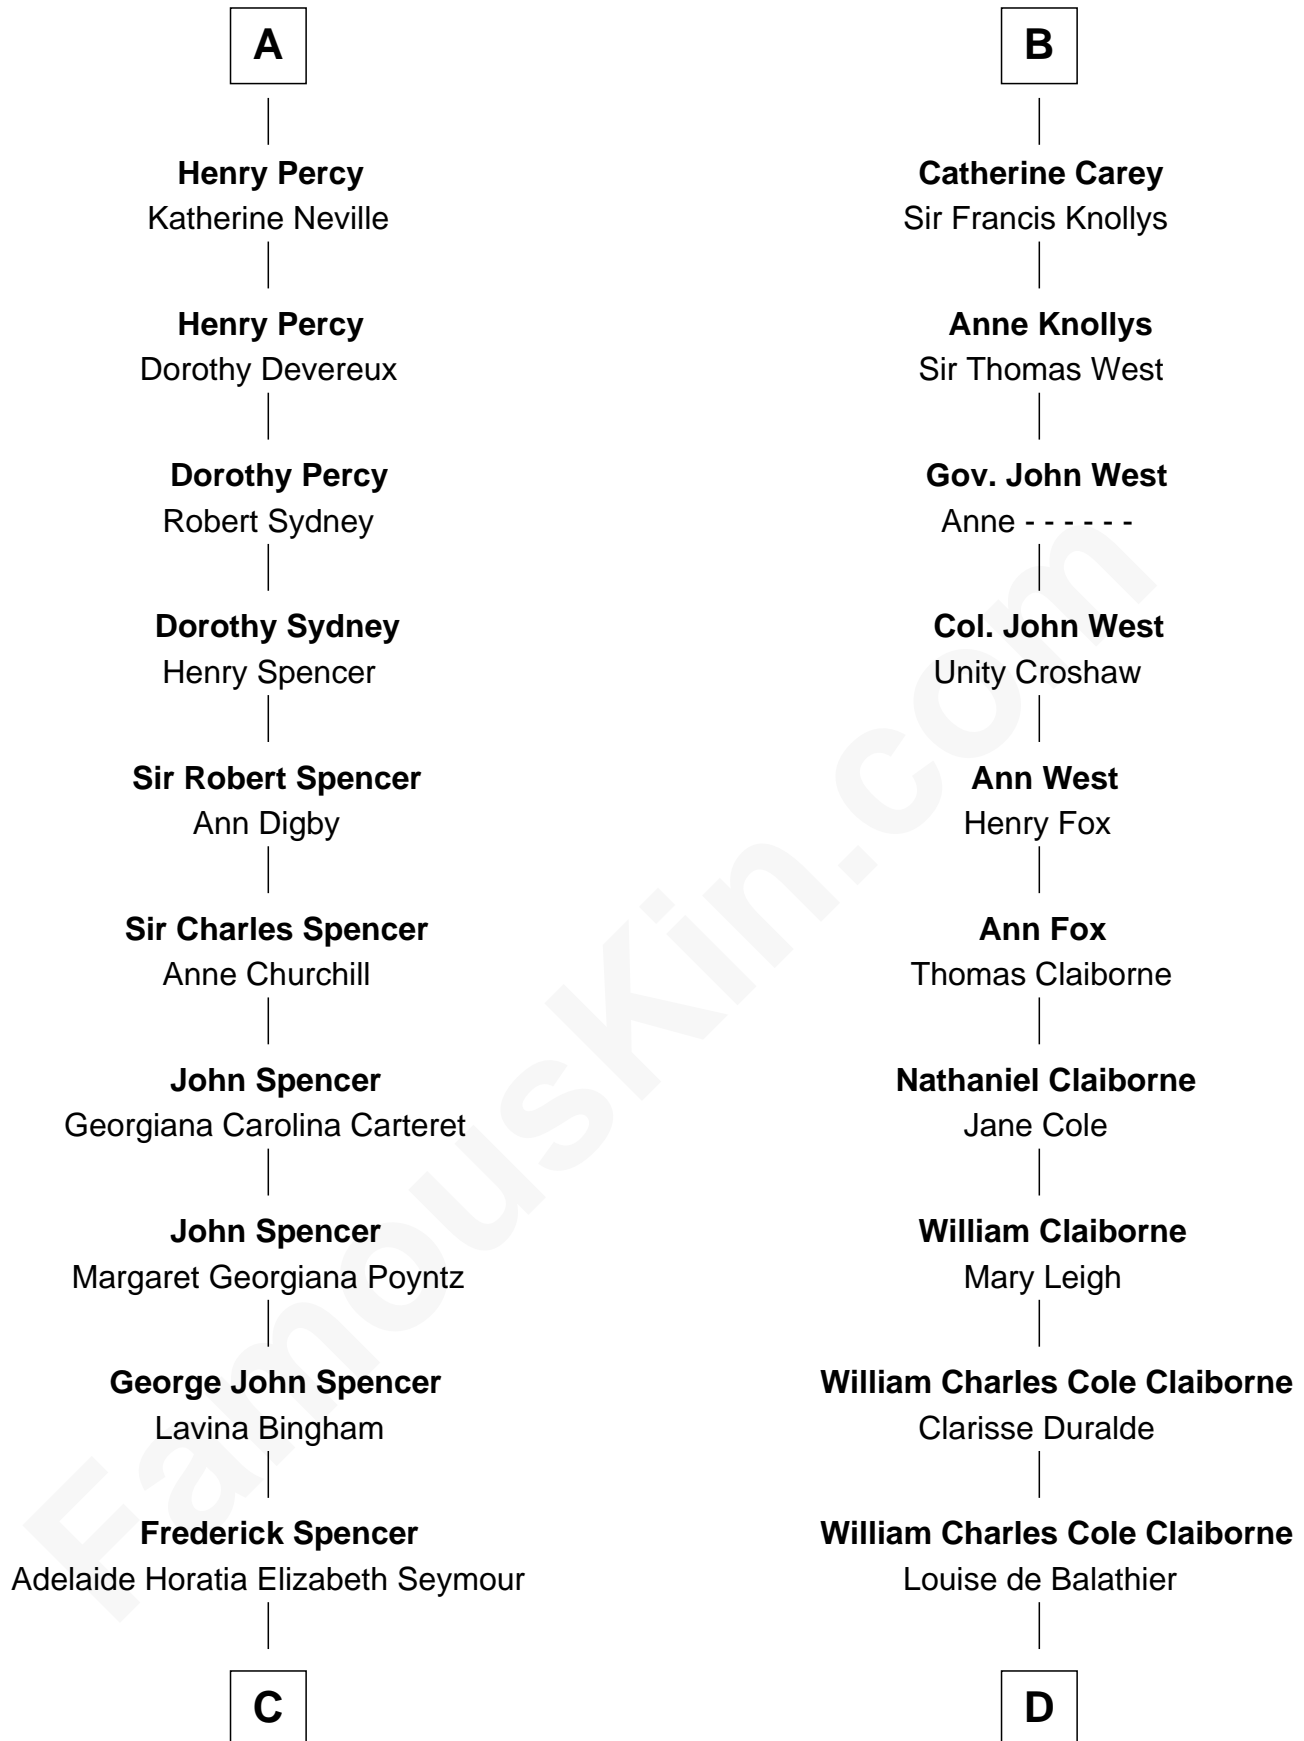

# FamousKin.com Relationship Chart of

**Prince Harry**

*Duke of Sussex*

19th cousin 2 times removed of

**Liz Claiborne**

*Fashion Designer and Founder of Liz Claiborne Inc.*

**Edmund of Woodstock**

Margaret Wake

**C**

**Charles Robert Spencer**

Margaret Baring

**Albert Edward John Spencer**

Cynthia Elinor Beatrix Hamilton

**Edward John Spencer**

Frances Ruth Burke Roche

**Princess Diana Frances Spencer**

Charles III, King of the United Kingdom

**Prince Harry**

*Duke of Sussex*

**D**

**Fernand Claiborne**

Marie Louise Villeré

**Omer Villere Claiborne**

Carolyn Louise Fenner