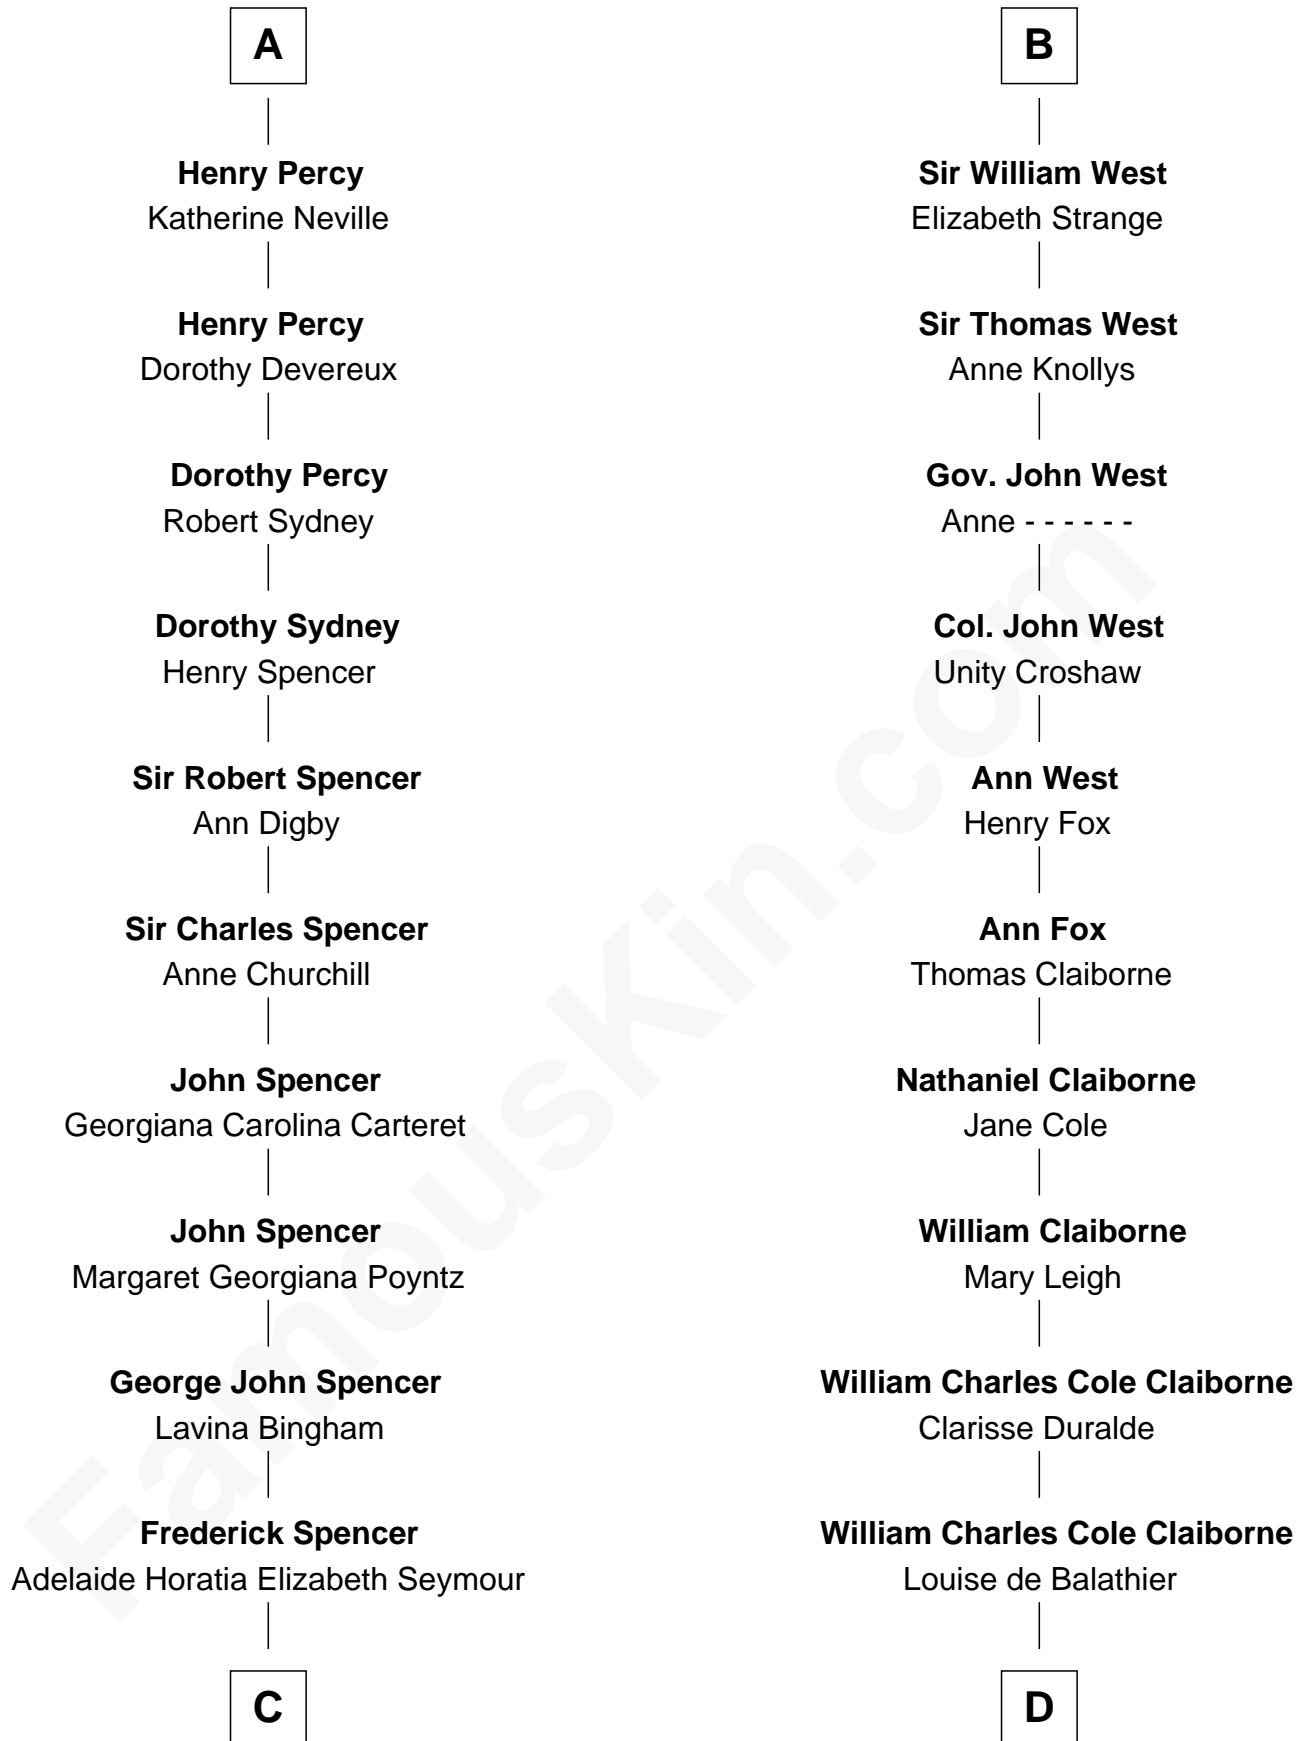

FamousKin.com Relationship Chart of

Prince Harry

Duke of Sussex

19th cousin 2 times removed of

Liz Claiborne

Fashion Designer and Founder of Liz Claiborne Inc.

Sir Robert de Holland

Maude la Zouche

C

Charles Robert Spencer

Margaret Baring

Albert Edward John Spencer

Cynthia Elinor Beatrix Hamilton

Edward John Spencer

Frances Ruth Burke Roche

Princess Diana Frances Spencer