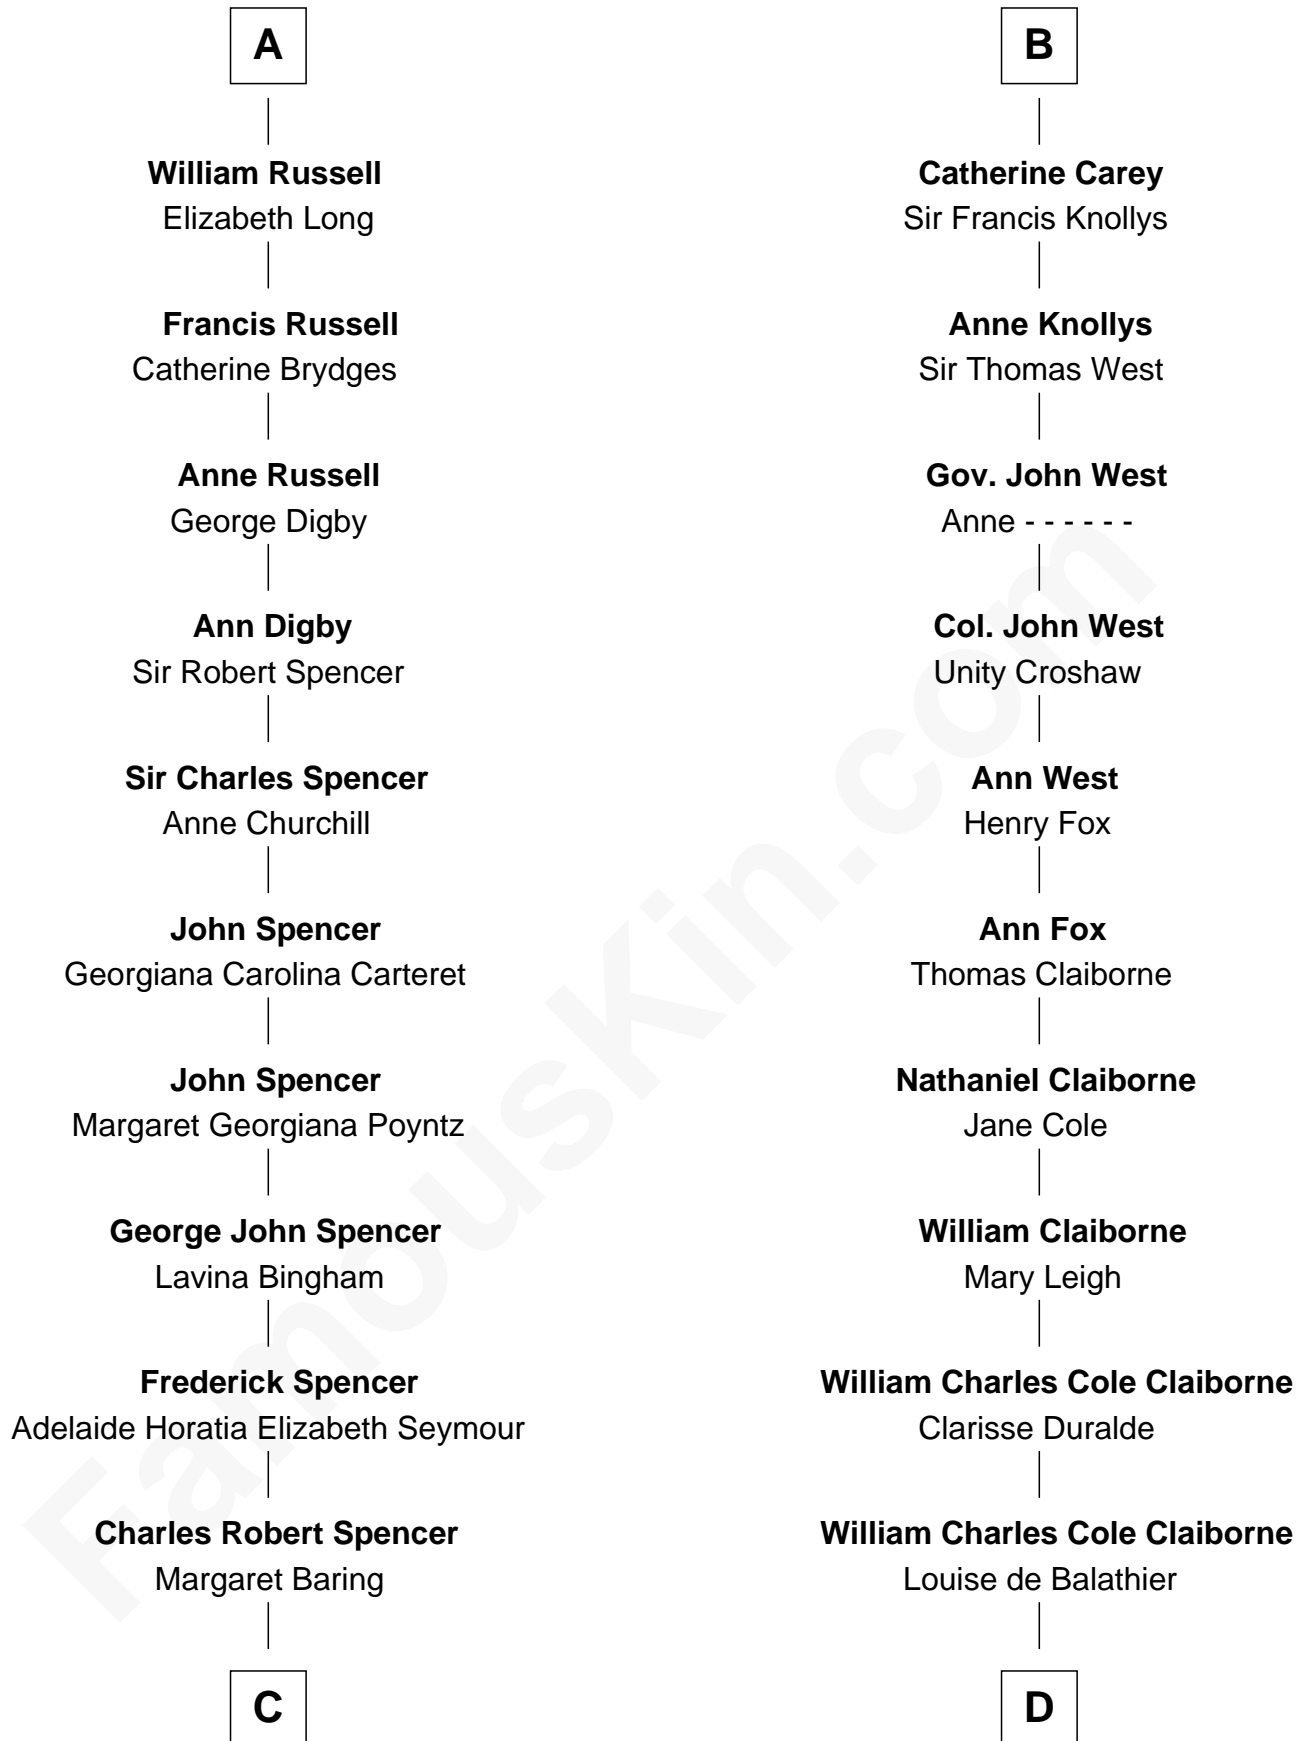

# FamousKin.com Relationship Chart of

**Prince Harry**  
*Duke of Sussex*

19th cousin 1 time removed of

**Liz Claiborne**

*Fashion Designer and Founder of Liz Claiborne Inc.*

**Sir John Howard**

Alice de Bois

**C**

**Albert Edward John Spencer**  
Cynthia Elinor Beatrix Hamilton

**Edward John Spencer**  
Frances Ruth Burke Roche

**Princess Diana Frances Spencer**  
Charles III, King of the United Kingdom

**Prince Harry**  
*Duke of Sussex*