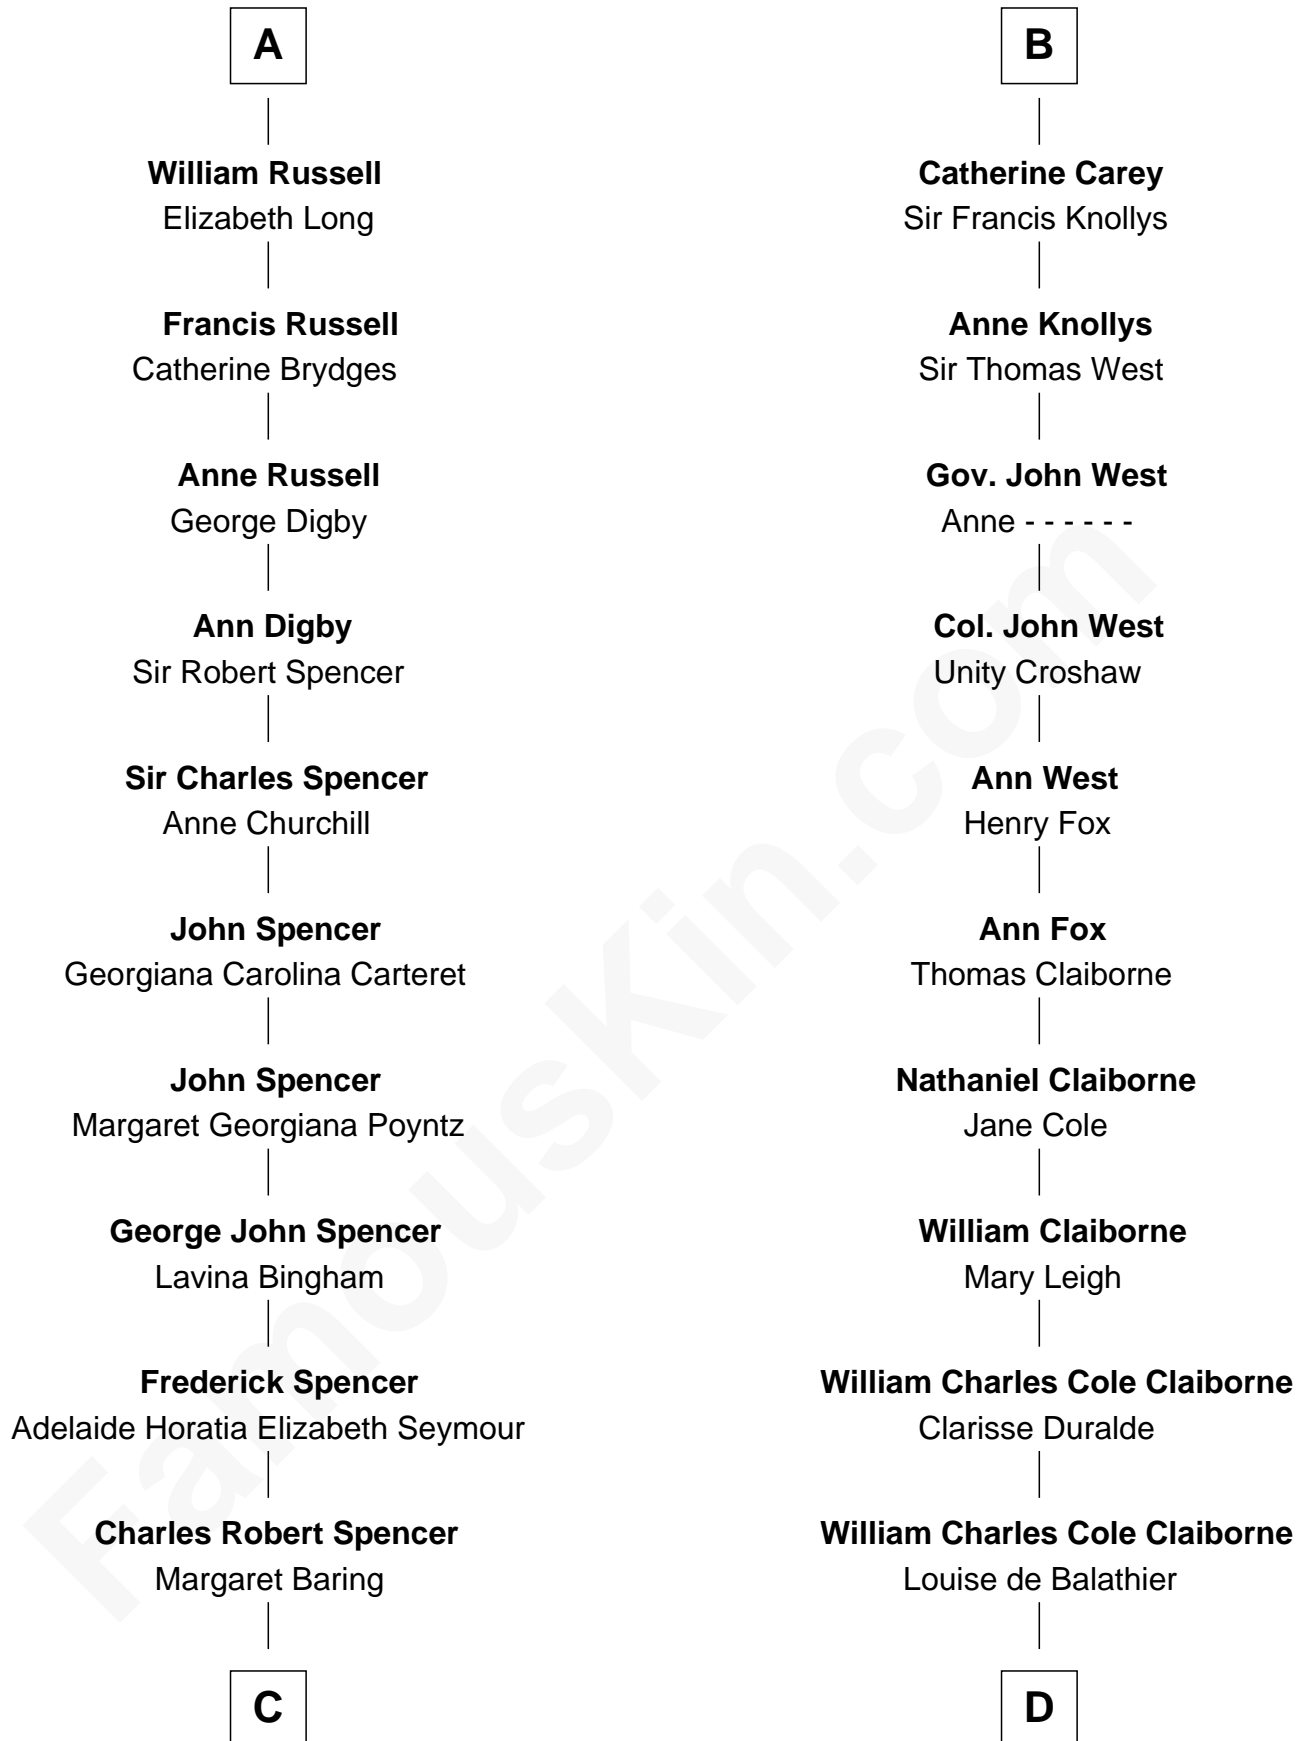

# FamousKin.com Relationship Chart of

**Prince Harry**  
*Duke of Sussex*

19th cousin 1 time removed of

**Liz Claiborne**

*Fashion Designer and Founder of Liz Claiborne Inc.*

**William Mylde**

**C**

**Albert Edward John Spencer**  
Cynthia Elinor Beatrix Hamilton

**Edward John Spencer**  
Frances Ruth Burke Roche

**Princess Diana Frances Spencer**  
Charles III, King of the United Kingdom

**Prince Harry**  
*Duke of Sussex*

**D**

**Fernand Claiborne**  
Marie Louise Villeré