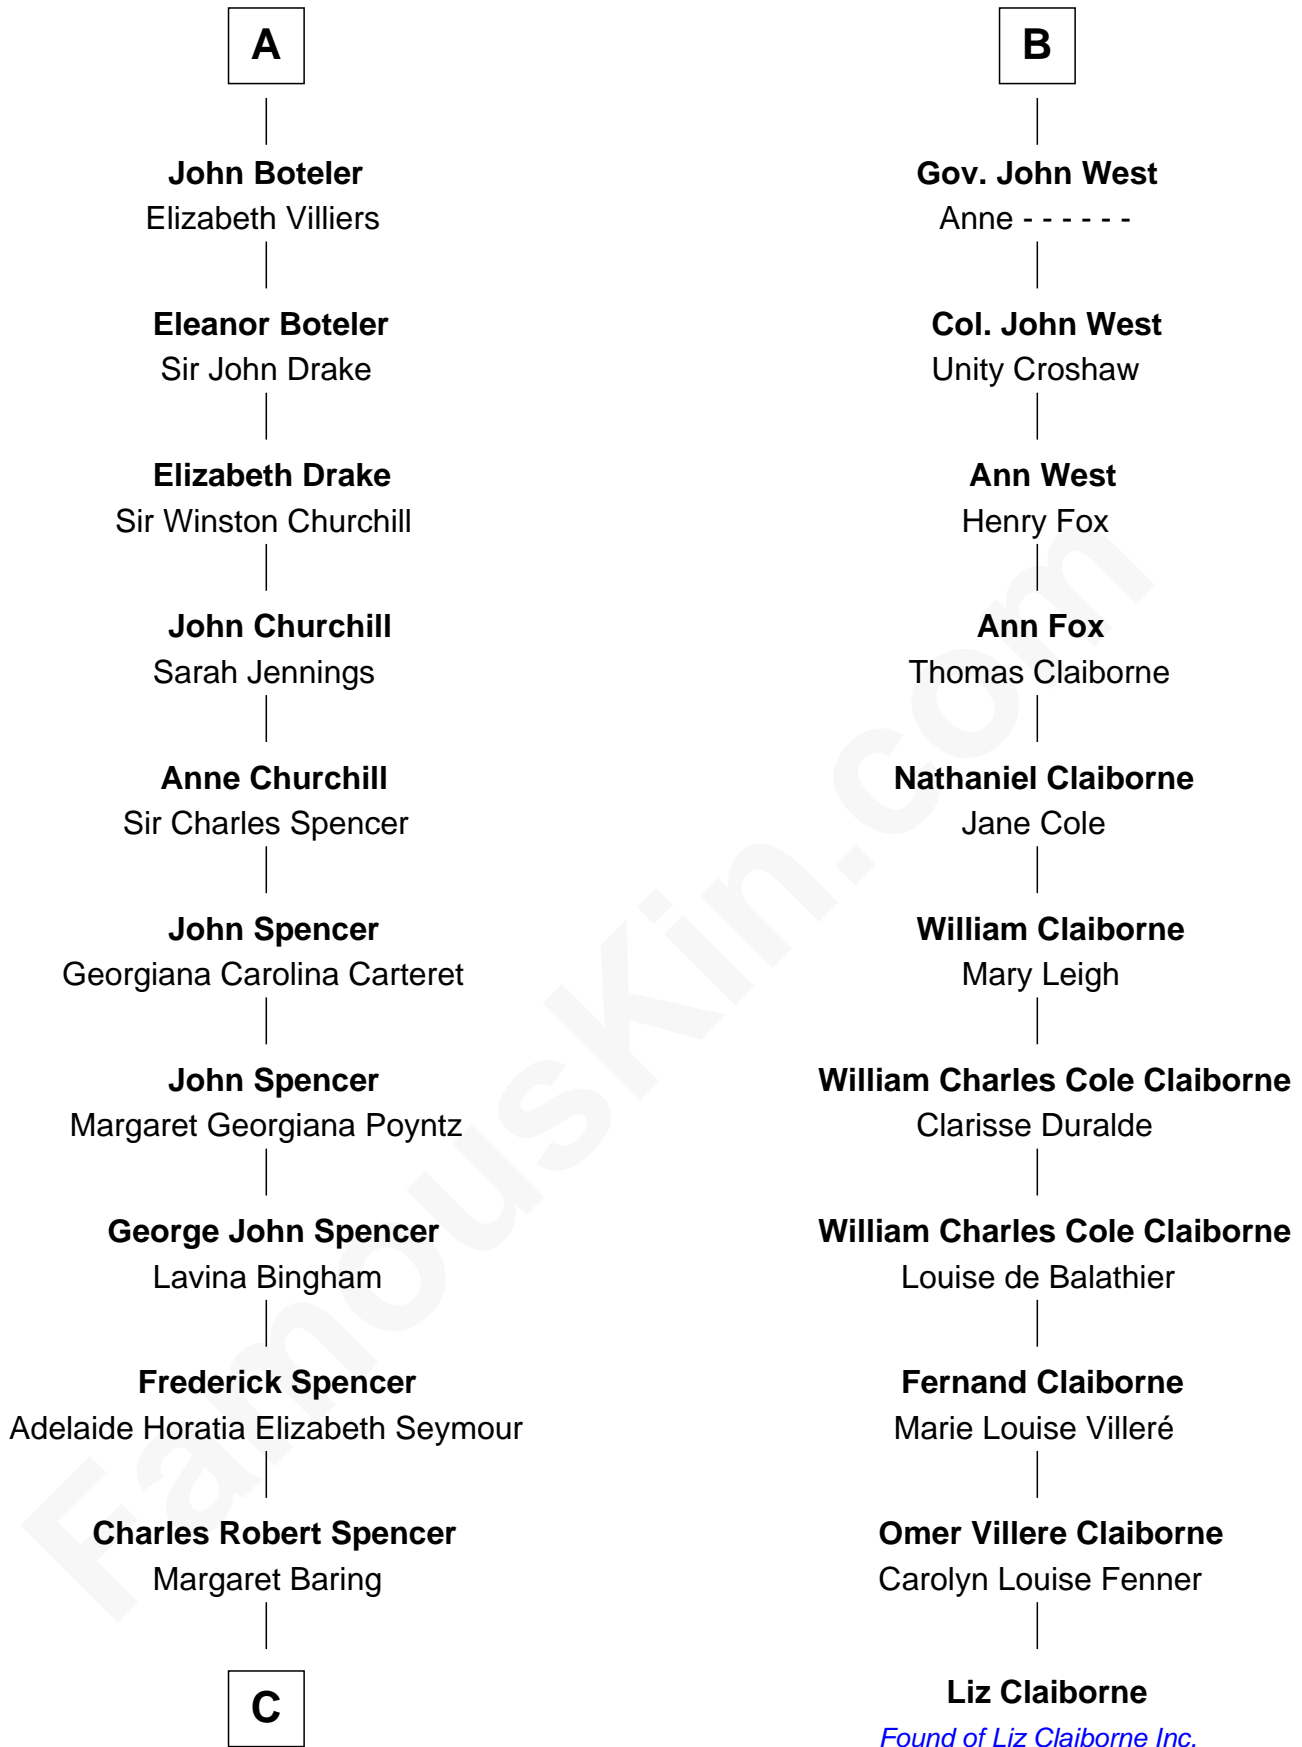

# FamousKin.com Relationship Chart of

**Prince Harry**  
*Duke of Sussex*

17th cousin 3 times removed of

**Liz Claiborne**

*Fashion Designer and Founder of Liz Claiborne Inc.*

**Sir Michael de la Pole**  
Katherine Wingfield

**Sir Thomas de la Pole**  
Anne Cheney

**Katherine de la Pole**  
Sir Miles Stapleton

**Elizabeth Stapleton**  
Sir William Calthorpe

**Anne Calthorpe**  
Sir Robert Drury

**Elizabeth Drury**  
Sir Philip Boteler

**Sir John Boteler**  
Grizel Roche

**Sir Henry Boteler**  
Catharine Waller

**A**

**Anne de la Pole**  
Robert Thorley

**Margaret Thorley**  
Sir Reynold West

**Sir Richard West**  
Katherine Hungerford

**Sir Thomas West**  
Eleanor Copley

**Sir George West**  
Elizabeth Morton

**Sir William West**  
Elizabeth Strange

**Sir Thomas West**  
Anne Knollys

**B**

**C**

—  
**Albert Edward John Spencer**

Cynthia Elinor Beatrix Hamilton

—  
**Edward John Spencer**