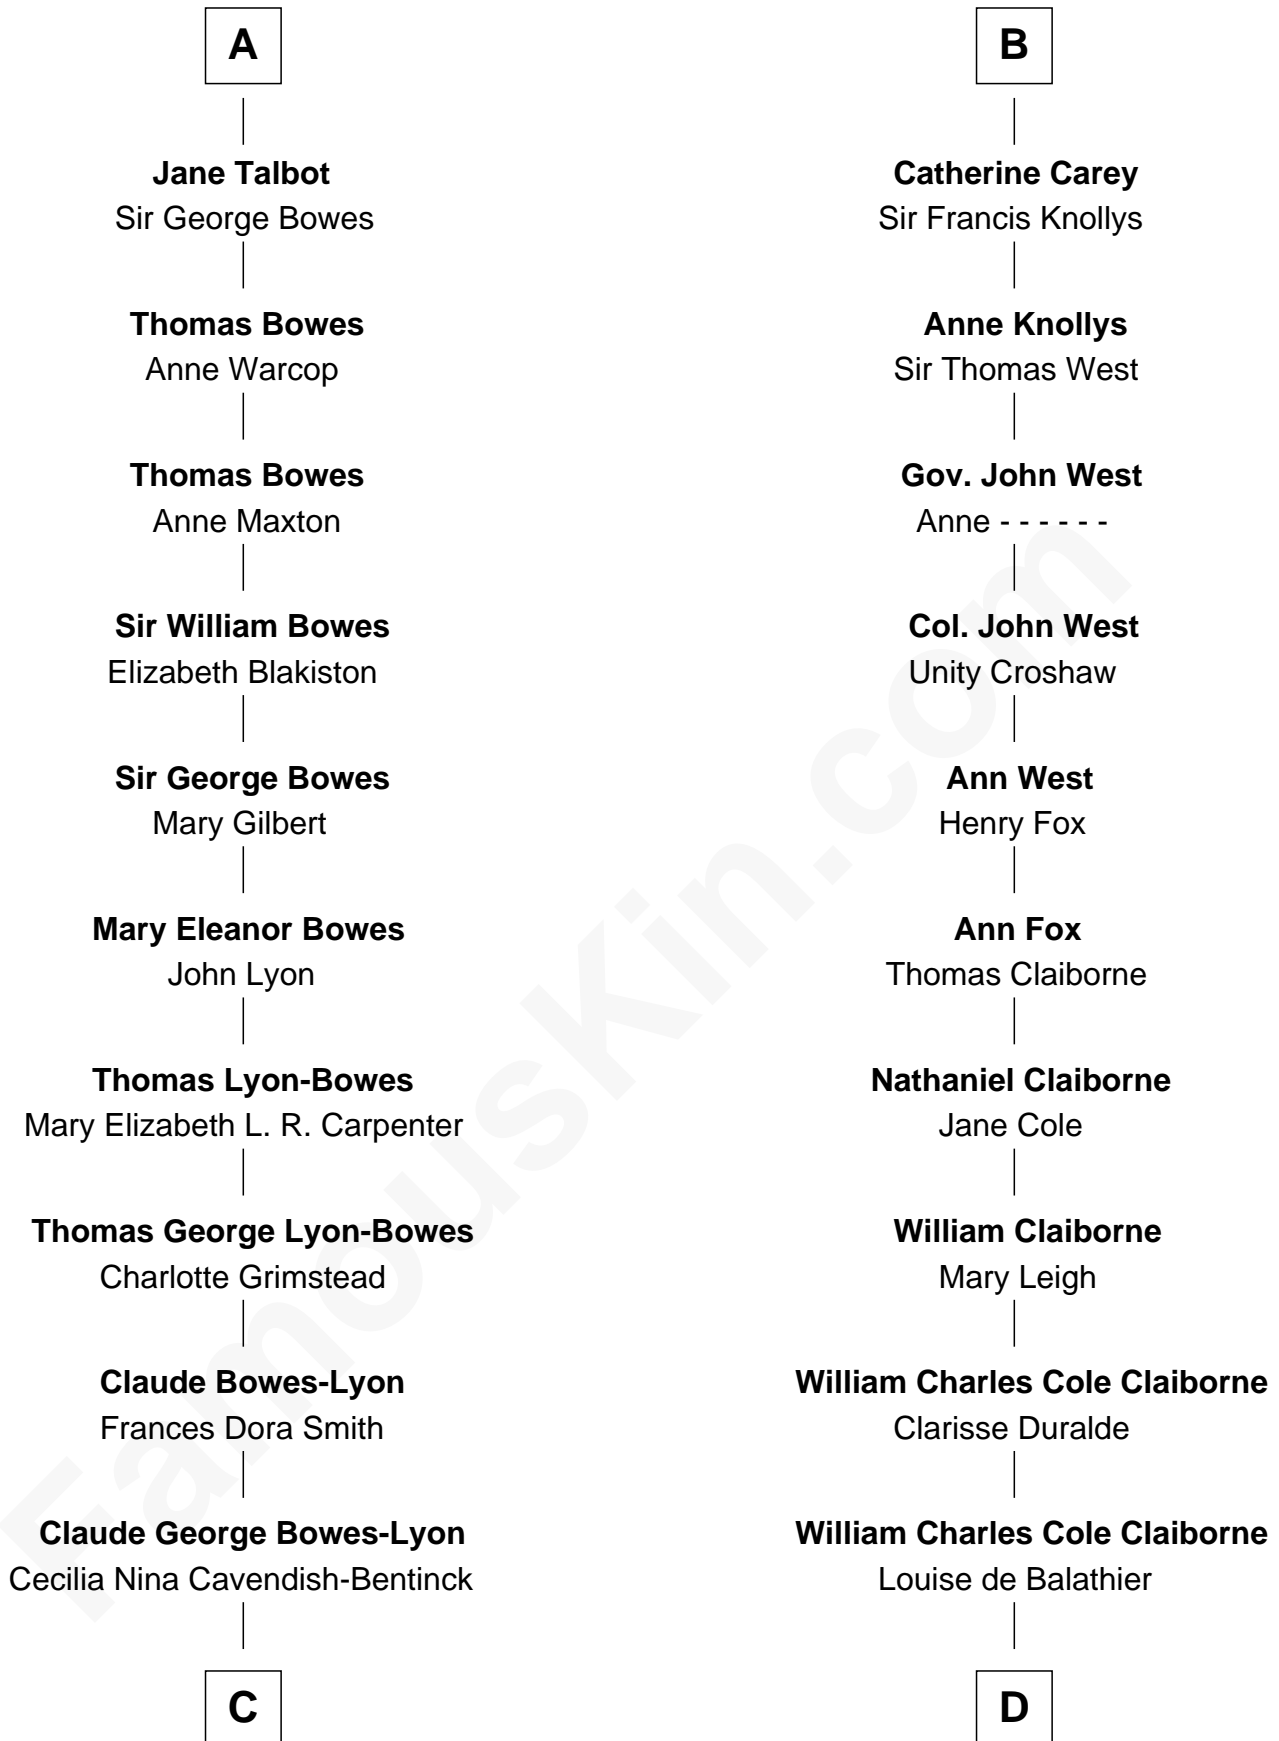

# FamousKin.com Relationship Chart of

**Prince Harry**  
*Duke of Sussex*

19th cousin 1 time removed of

**Liz Claiborne**

*Fashion Designer and Founder of Liz Claiborne Inc.*

**Sir William de Bohun**  
Elizabeth de Badlesmere

**C**

**Elizabeth Bowes-Lyon**

George VI, King of the United Kingdom

**Elizabeth II, Queen of the United Kingdom**

Prince Philip of Edinburgh

**Charles III, King of the United Kingdom**

Princess Diana Frances Spencer

**Prince Harry**

*Duke of Sussex*

**D**

**Fernand Claiborne**

Marie Louise Villeré

**Omer Villere Claiborne**

Carolyn Louise Fenner

**Liz Claiborne**