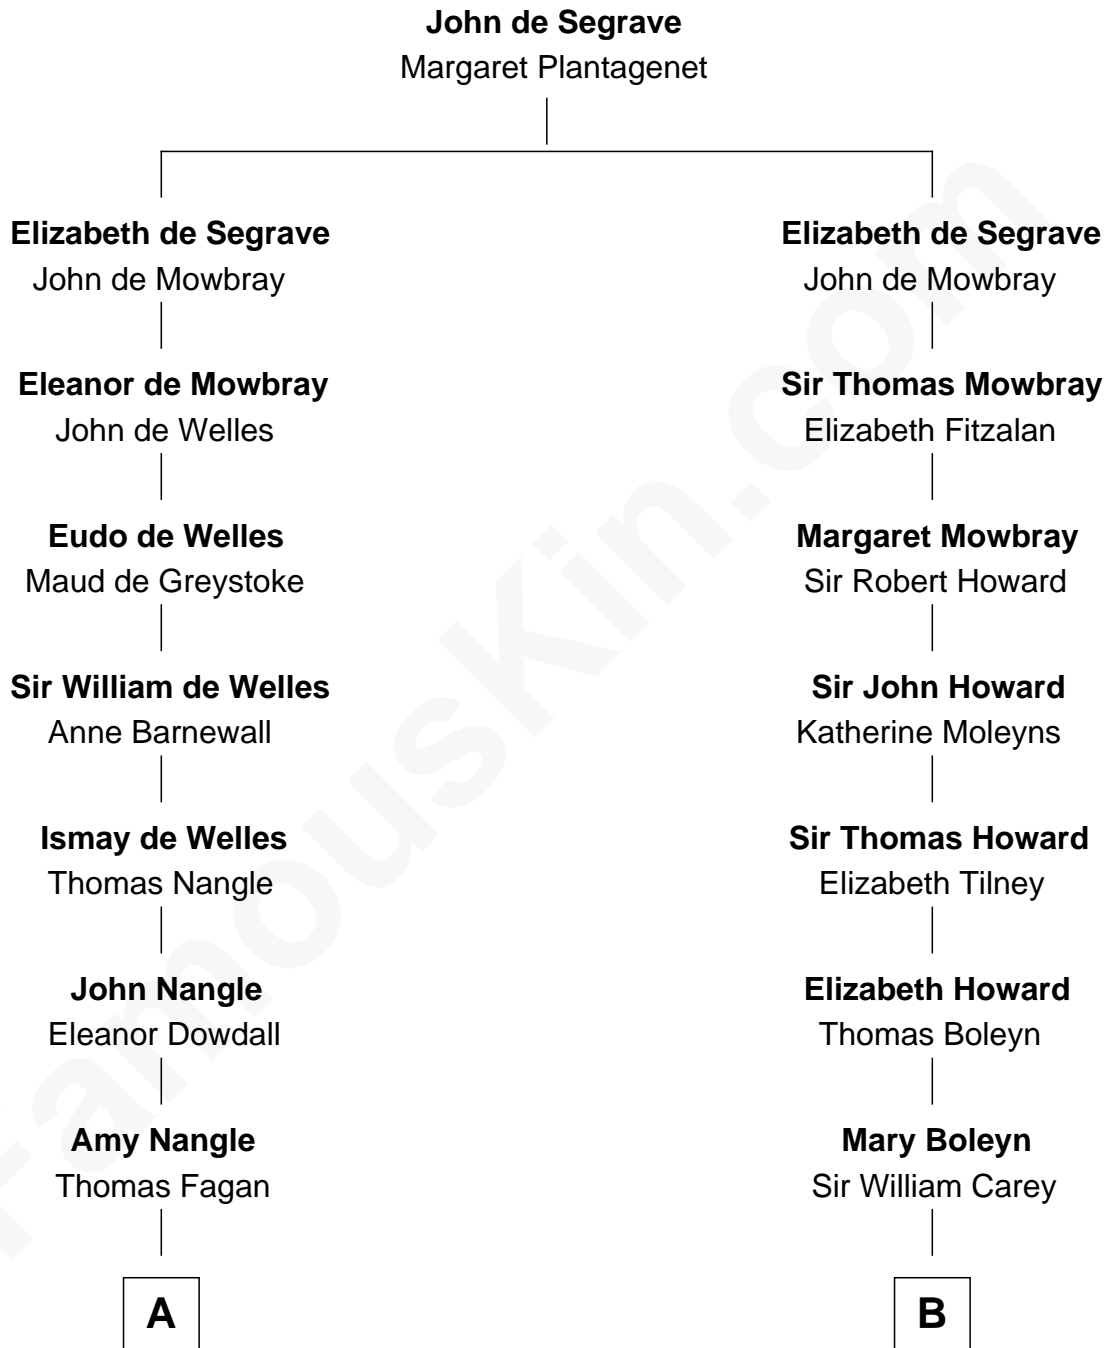

FamousKin.com Relationship Chart of

Prince Harry

Duke of Sussex

19th cousin 1 time removed of

Liz Claiborne

Fashion Designer and Founder of Liz Claiborne Inc.

C

Elizabeth Bowes-Lyon

George VI, King of the United Kingdom

Elizabeth II, Queen of the United Kingdom

Prince Philip of Edinburgh

Charles III, King of the United Kingdom

Princess Diana Frances Spencer

Prince Harry

Duke of Sussex

D