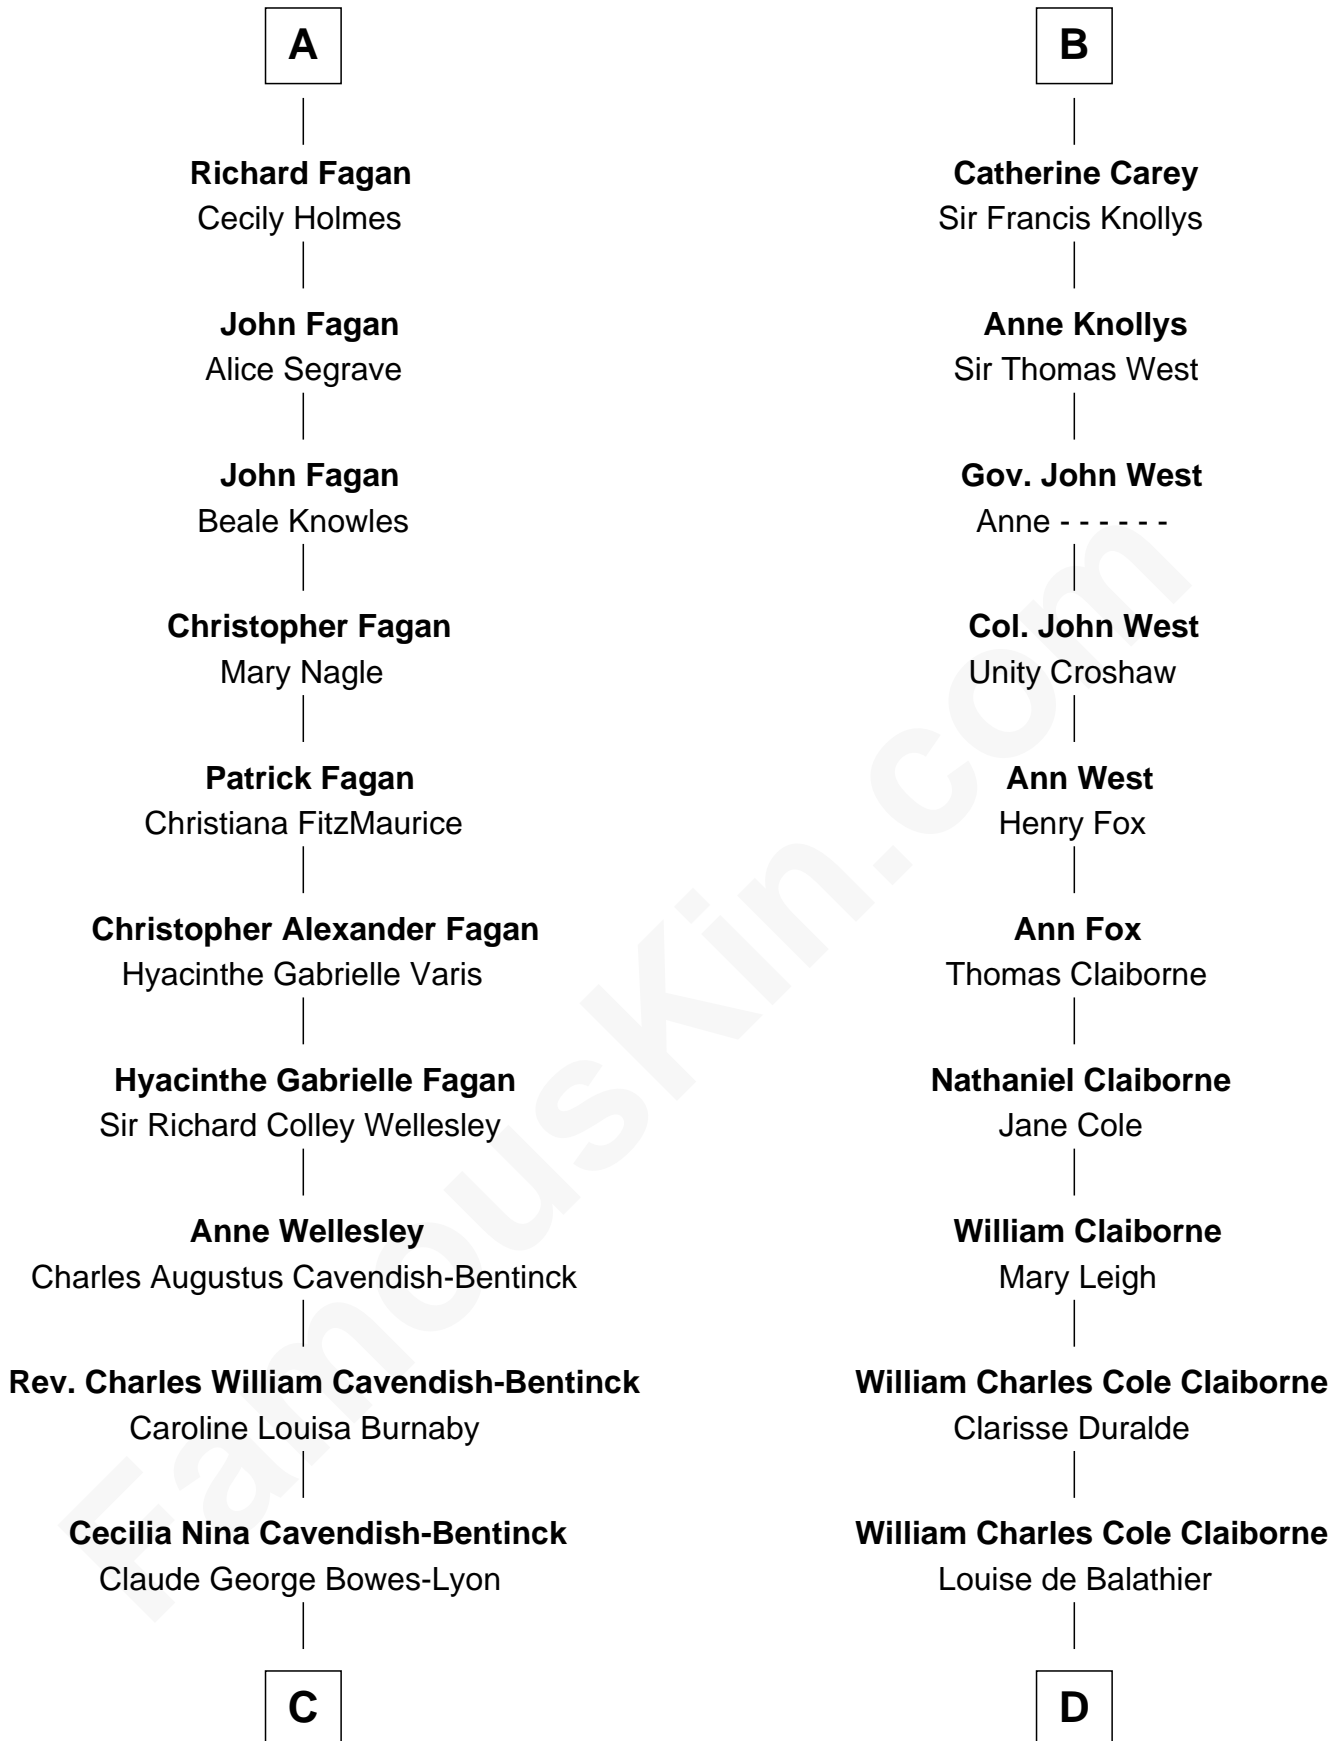

FamousKin.com Relationship Chart of

Prince Harry

Duke of Sussex

19th cousin 1 time removed of

Liz Claiborne

Fashion Designer and Founder of Liz Claiborne Inc.

C

Elizabeth Bowes-Lyon

George VI, King of the United Kingdom

Elizabeth II, Queen of the United Kingdom

Prince Philip of Edinburgh

Charles III, King of the United Kingdom

Princess Diana Frances Spencer

Prince Harry

Duke of Sussex

D