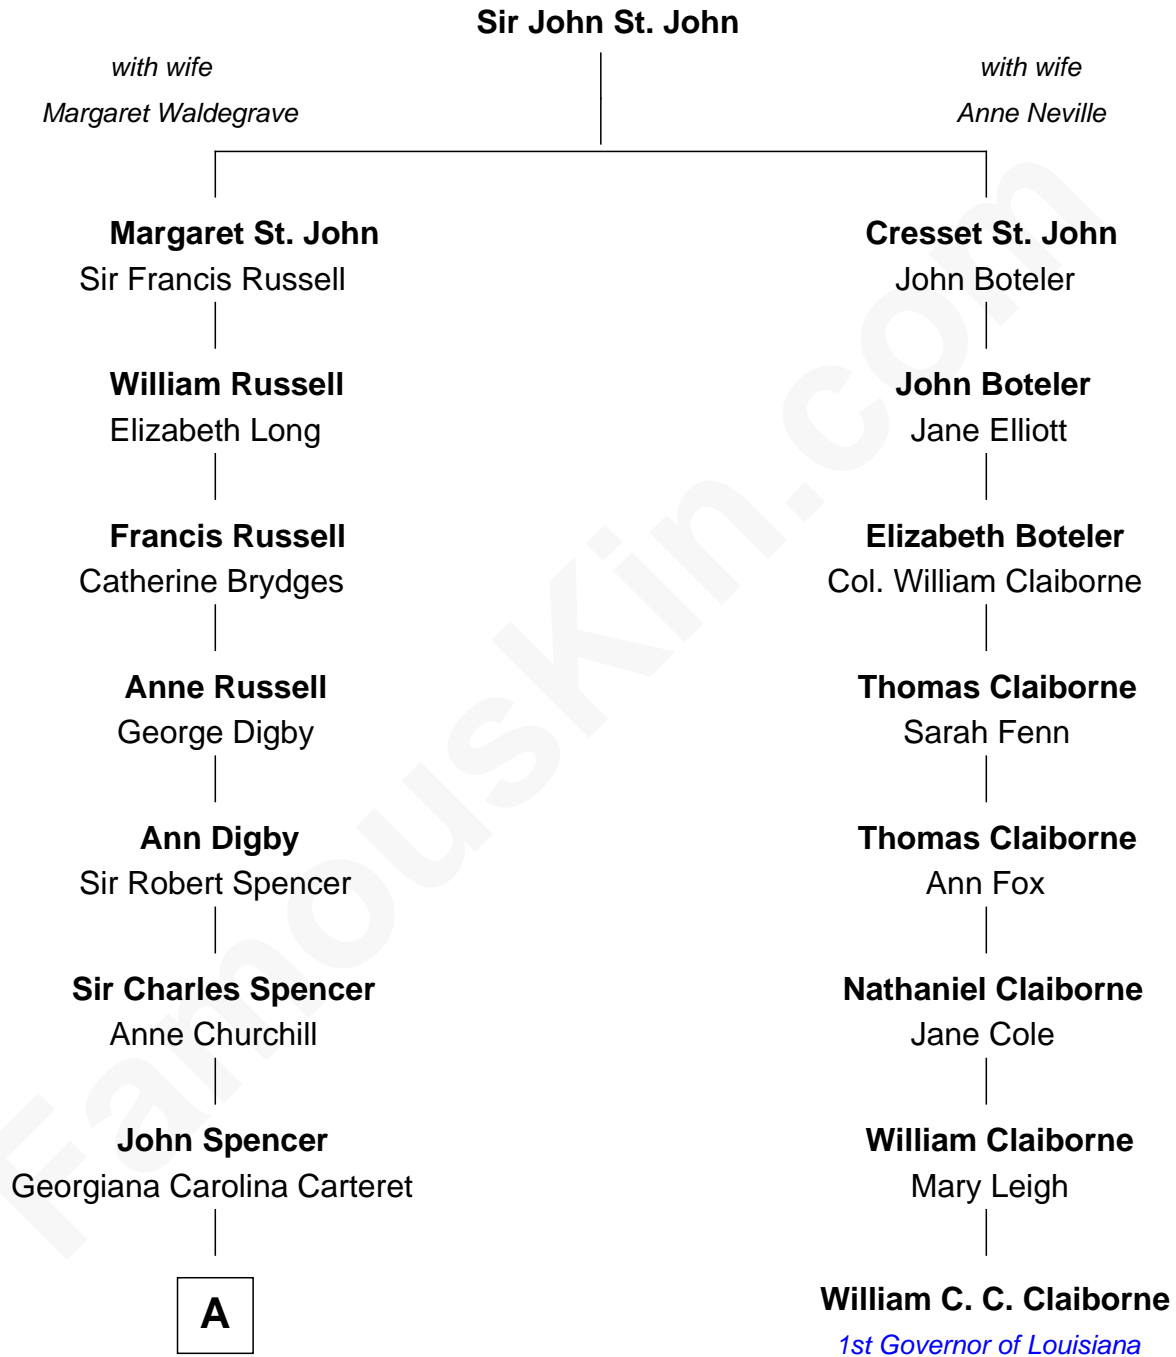

FamousKin.com

Relationship Chart of

Prince Harry

Duke of Sussex

7th cousin 7 times removed of

William C. C. Claiborne
1st Governor of Louisiana

A

—
John Spencer

Margaret Georgiana Poyntz

—
George John Spencer

Lavina Bingham

—
Frederick Spencer

Adelaide Horatia Elizabeth Seymour

—
Charles Robert Spencer

Margaret Baring

—
Albert Edward John Spencer

Cynthia Elinor Beatrix Hamilton

—
Edward John Spencer

Frances Ruth Burke Roche

—
Princess Diana Frances Spencer

Charles III, King of the United Kingdom

—
Prince Harry

Duke of Sussex