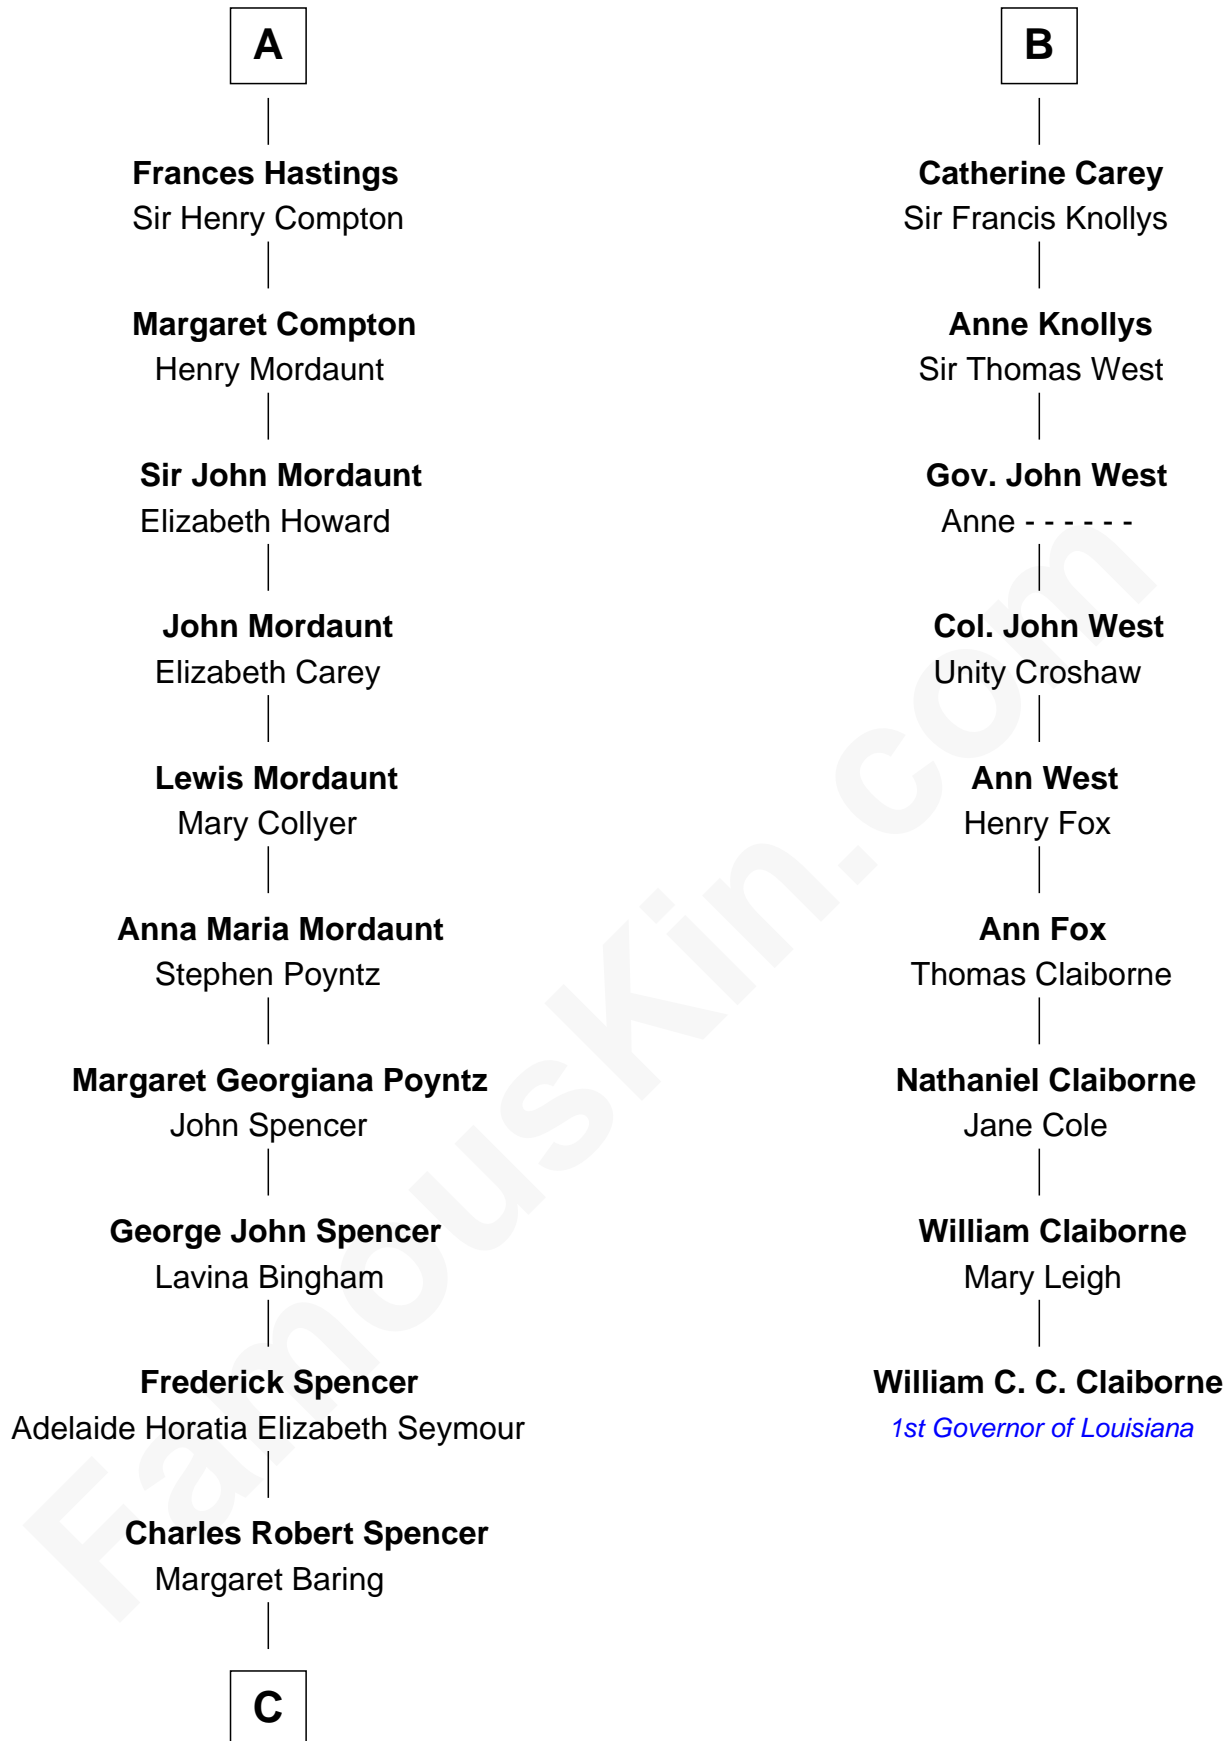

# FamousKin.com Relationship Chart of

**Prince Harry**

*Duke of Sussex*

15th cousin 5 times removed of

**William C. C. Claiborne**

*1st Governor of Louisiana*

**William III of Hainault**

Jeanne of Valois

**Philippa of Hainault**  
Edward III, King of England

**John of Gaunt**  
Katherine Roet

**Joan Beaufort**  
Sir Ralph Neville

**Sir Edward Neville**  
Elizabeth de Beauchamp

**Sir George Neville**  
Margaret Fenne

**Jane Neville**  
Sir Henry Pole

**Katherine Pole**  
Sir Francis Hastings

**A**

**Philippa of Hainault**  
Edward III, King of England

**John of Gaunt**  
Katherine Roet

**Sir John Beaufort**  
Margaret de Holand

**Edmund Beaufort**  
Eleanor Beauchamp

**Eleanor Beaufort**  
Sir Robert Spencer

**Margaret Spencer**  
Sir Thomas Carey

**Sir William Carey**  
Mary Boleyn

**B**

**C**

—  
**Albert Edward John Spencer**

Cynthia Elinor Beatrix Hamilton