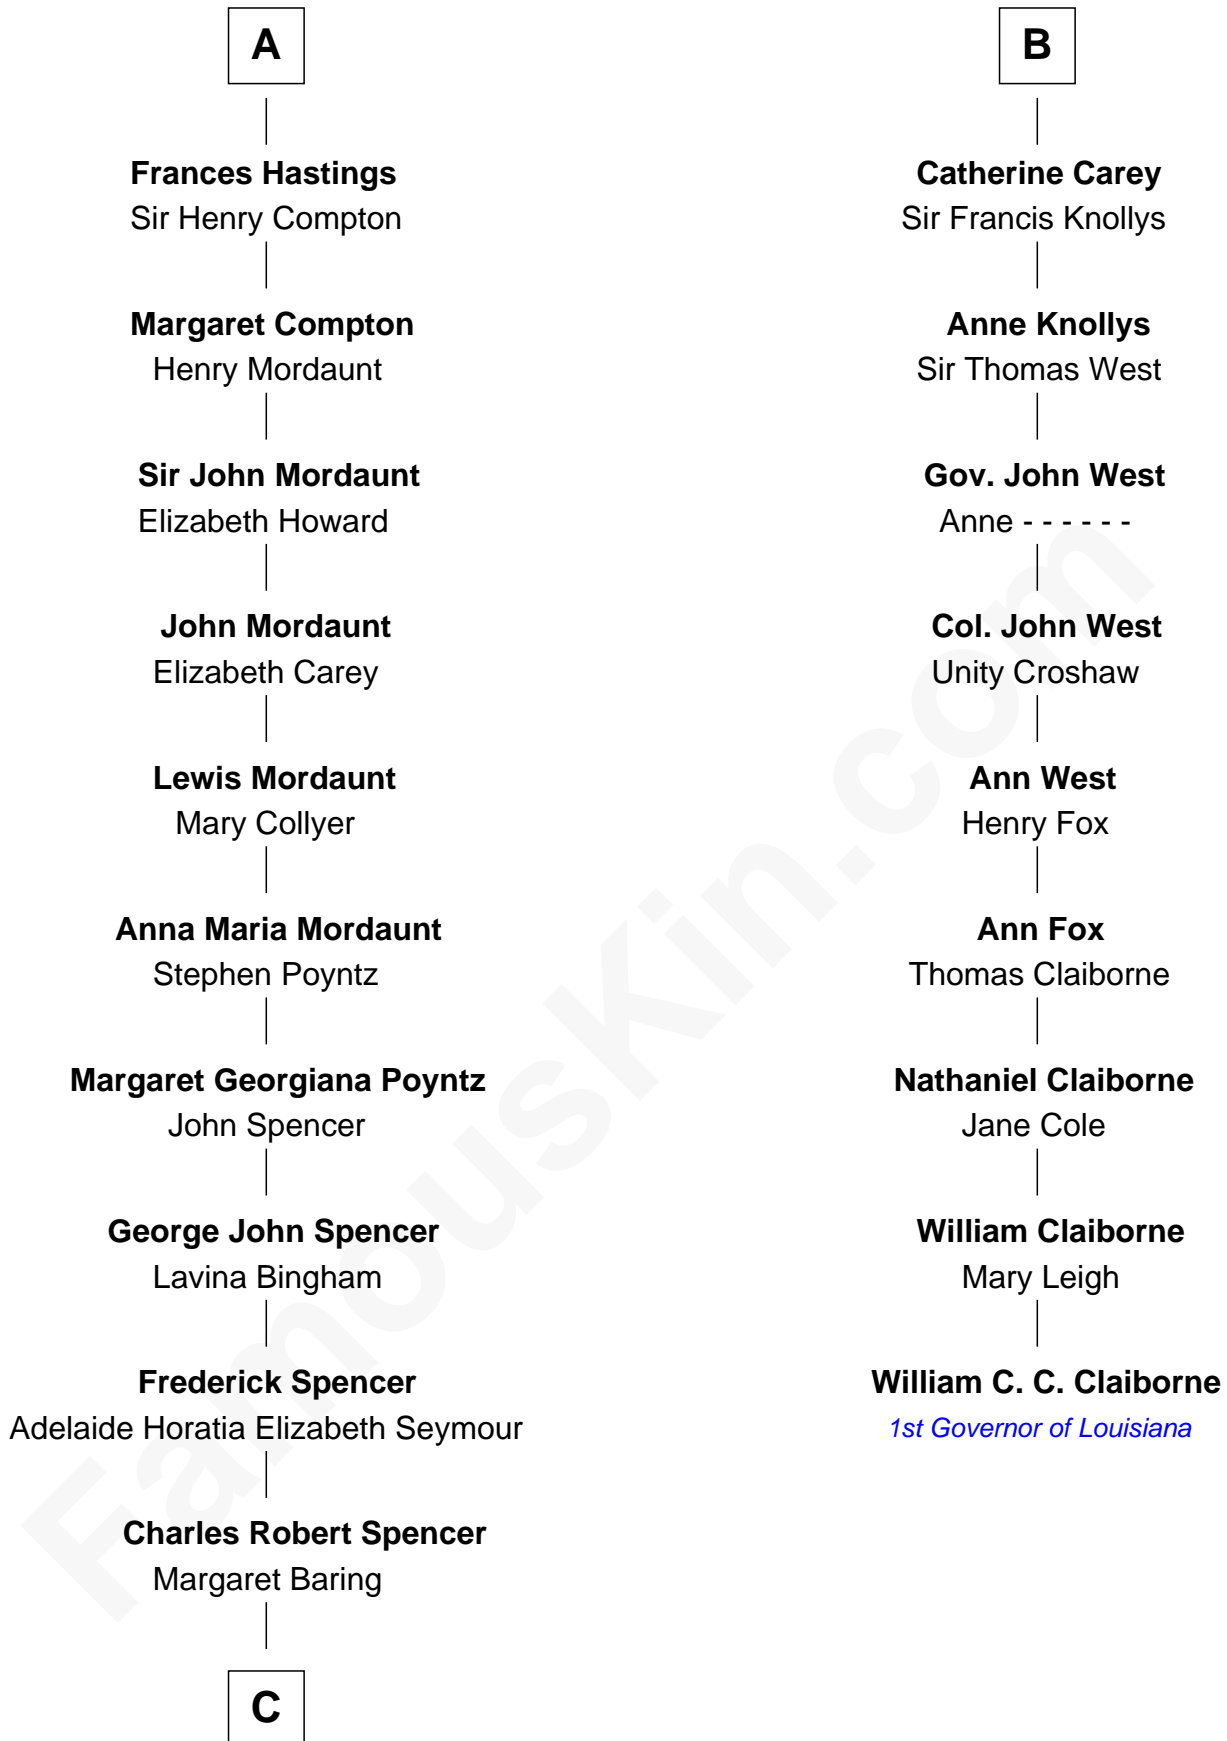

FamousKin.com Relationship Chart of

Prince Harry
Duke of Sussex

15th cousin 5 times removed of

William C. C. Claiborne
1st Governor of Louisiana

Edward II, King of England
Isabella of France

Edward III, King of England
Philippa of Hainault

John of Gaunt
Katherine Roet

Joan Beaufort
Sir Ralph Neville

Sir Edward Neville
Elizabeth de Beauchamp

Sir George Neville
Margaret Fenne

Jane Neville
Sir Henry Pole

Katherine Pole
Sir Francis Hastings

A

Edward III, King of England
Philippa of Hainault

John of Gaunt
Katherine Roet

Sir John Beaufort
Margaret de Holand

Edmund Beaufort
Eleanor Beauchamp

Eleanor Beaufort
Sir Robert Spencer

Margaret Spencer
Sir Thomas Carey

Sir William Carey
Mary Boleyn

B

C