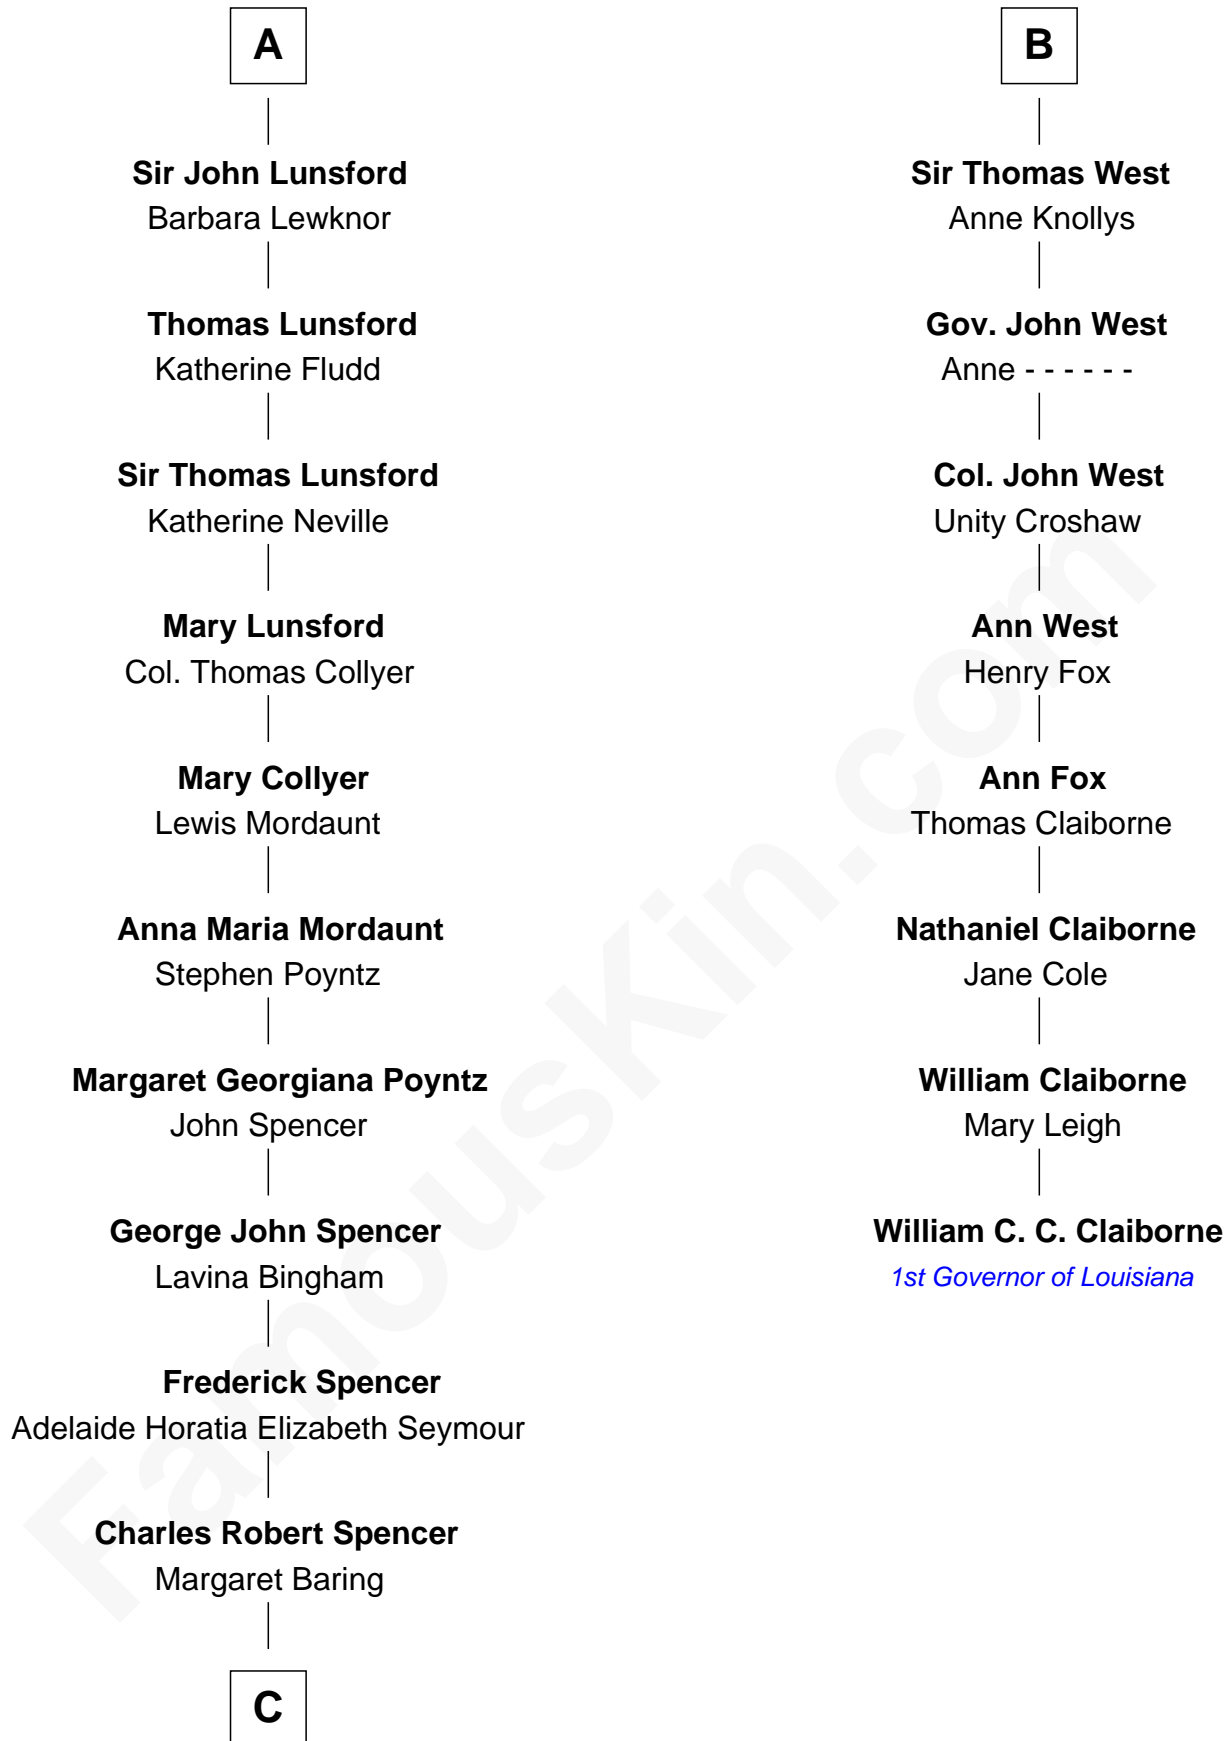

FamousKin.com Relationship Chart of

Prince Harry
Duke of Sussex

14th cousin 6 times removed of

William C. C. Claiborne
1st Governor of Louisiana

Sir Thomas de St. Omer

C

—
Albert Edward John Spencer

Cynthia Elinor Beatrix Hamilton

—
Edward John Spencer

Frances Ruth Burke Roche

—
Princess Diana Frances Spencer

Charles III, King of the United Kingdom

—
Prince Harry

Duke of Sussex

FamousKin.com