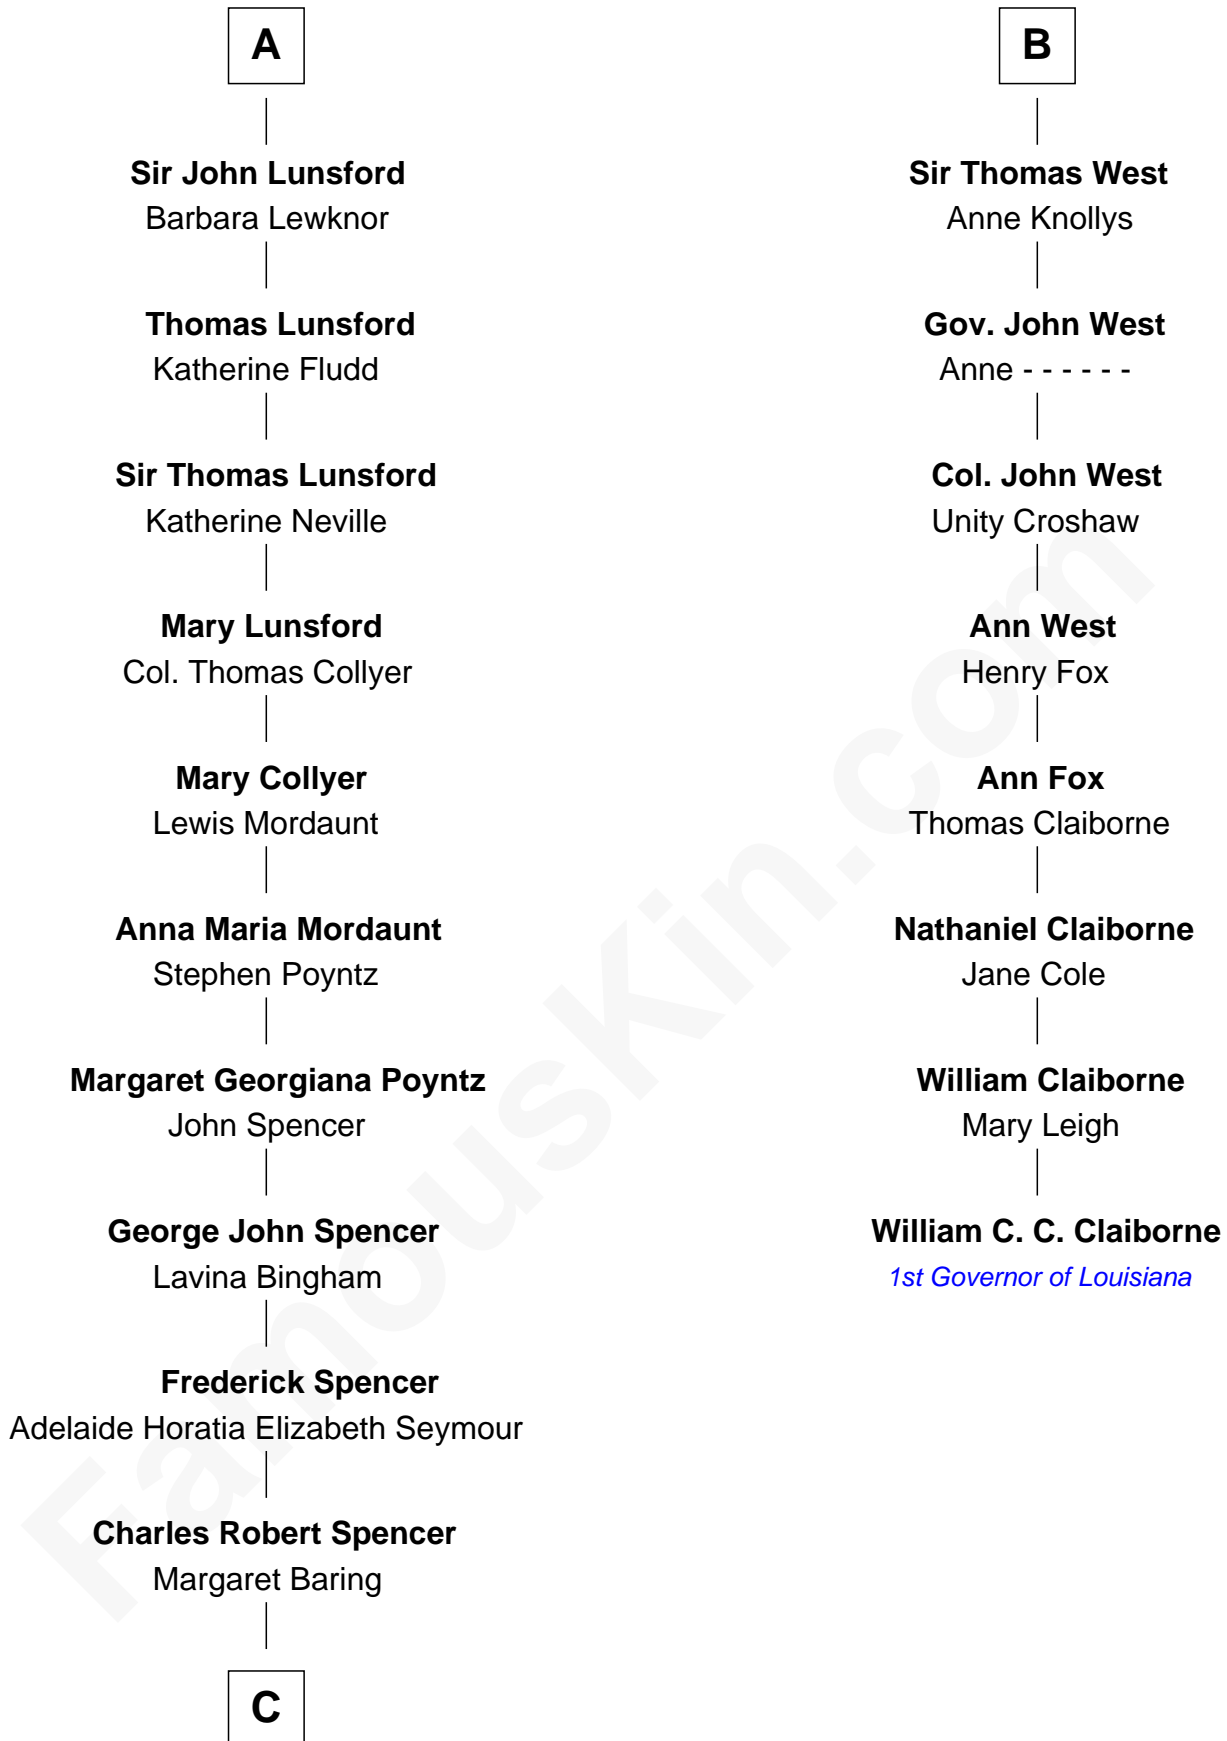

**FamousKin.com**  
**Relationship Chart of**  
**Prince Harry**  
*Duke of Sussex*

**14th cousin 6 times removed of**  
**William C. C. Claiborne**  
*1st Governor of Louisiana*

**Sir Richard de Walkfare**

-----

**C**

—  
**Albert Edward John Spencer**

Cynthia Elinor Beatrix Hamilton

—  
**Edward John Spencer**

Frances Ruth Burke Roche

—  
**Princess Diana Frances Spencer**

Charles III, King of the United Kingdom