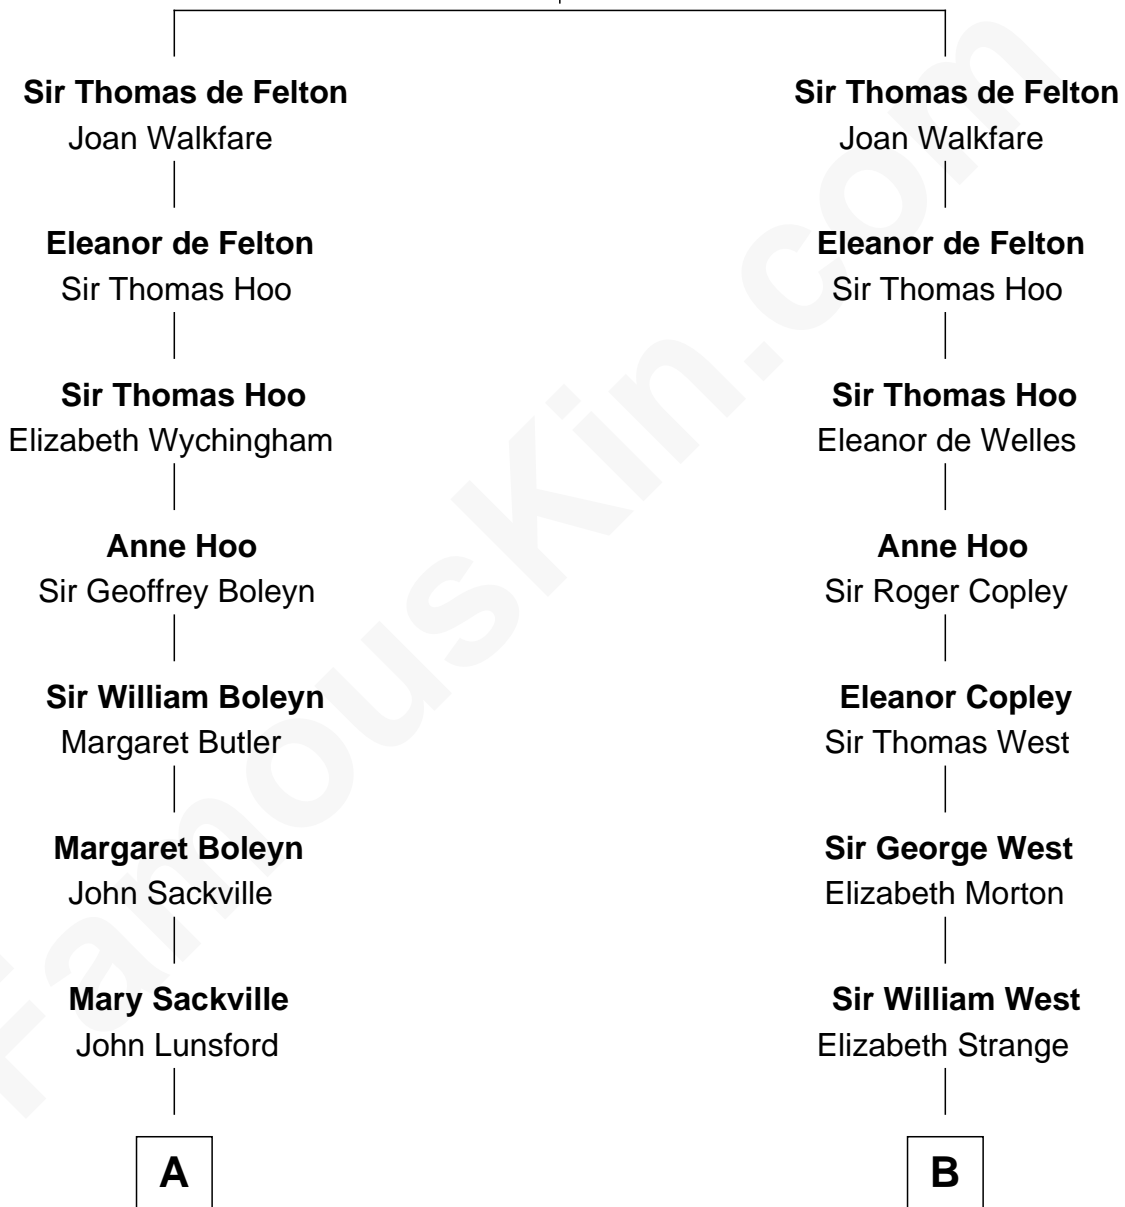

# FamousKin.com Relationship Chart of

**Prince Harry**  
*Duke of Sussex*

14th cousin 6 times removed of

**William C. C. Claiborne**  
*1st Governor of Louisiana*

**Sir John de Felton**

Sibyl - - - - -

**C**

—  
**Albert Edward John Spencer**

Cynthia Elinor Beatrix Hamilton

—  
**Edward John Spencer**

Frances Ruth Burke Roche

—  
**Princess Diana Frances Spencer**

Charles III, King of the United Kingdom

—  
**Prince Harry**

*Duke of Sussex*

FamousKin.com