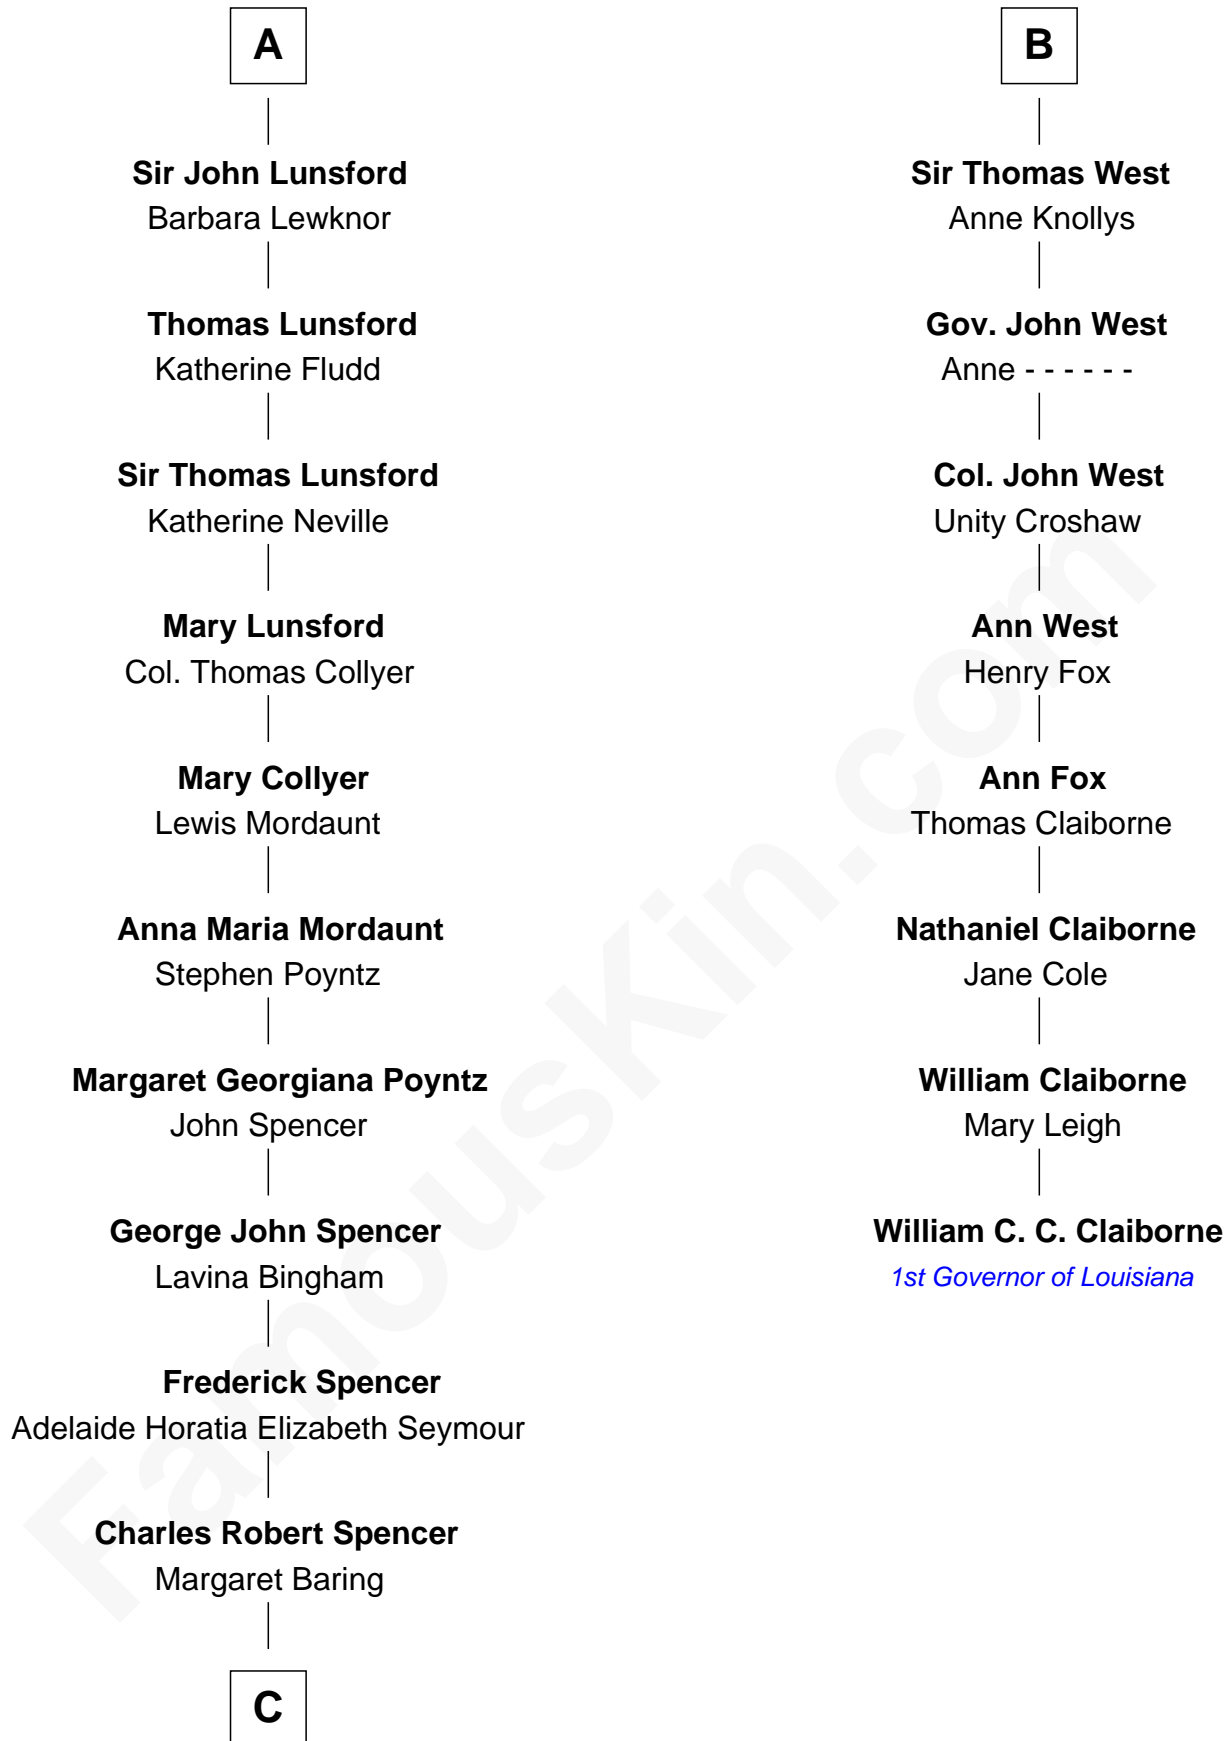

# FamousKin.com Relationship Chart of

**Prince Harry**  
*Duke of Sussex*

14th cousin 6 times removed of

**William C. C. Claiborne**  
*1st Governor of Louisiana*

**Sir John de Felton**

Sibyl - - - - -

**C**

—  
**Albert Edward John Spencer**

Cynthia Elinor Beatrix Hamilton

—  
**Edward John Spencer**

Frances Ruth Burke Roche

—  
**Princess Diana Frances Spencer**

Charles III, King of the United Kingdom

—  
**Prince Harry**