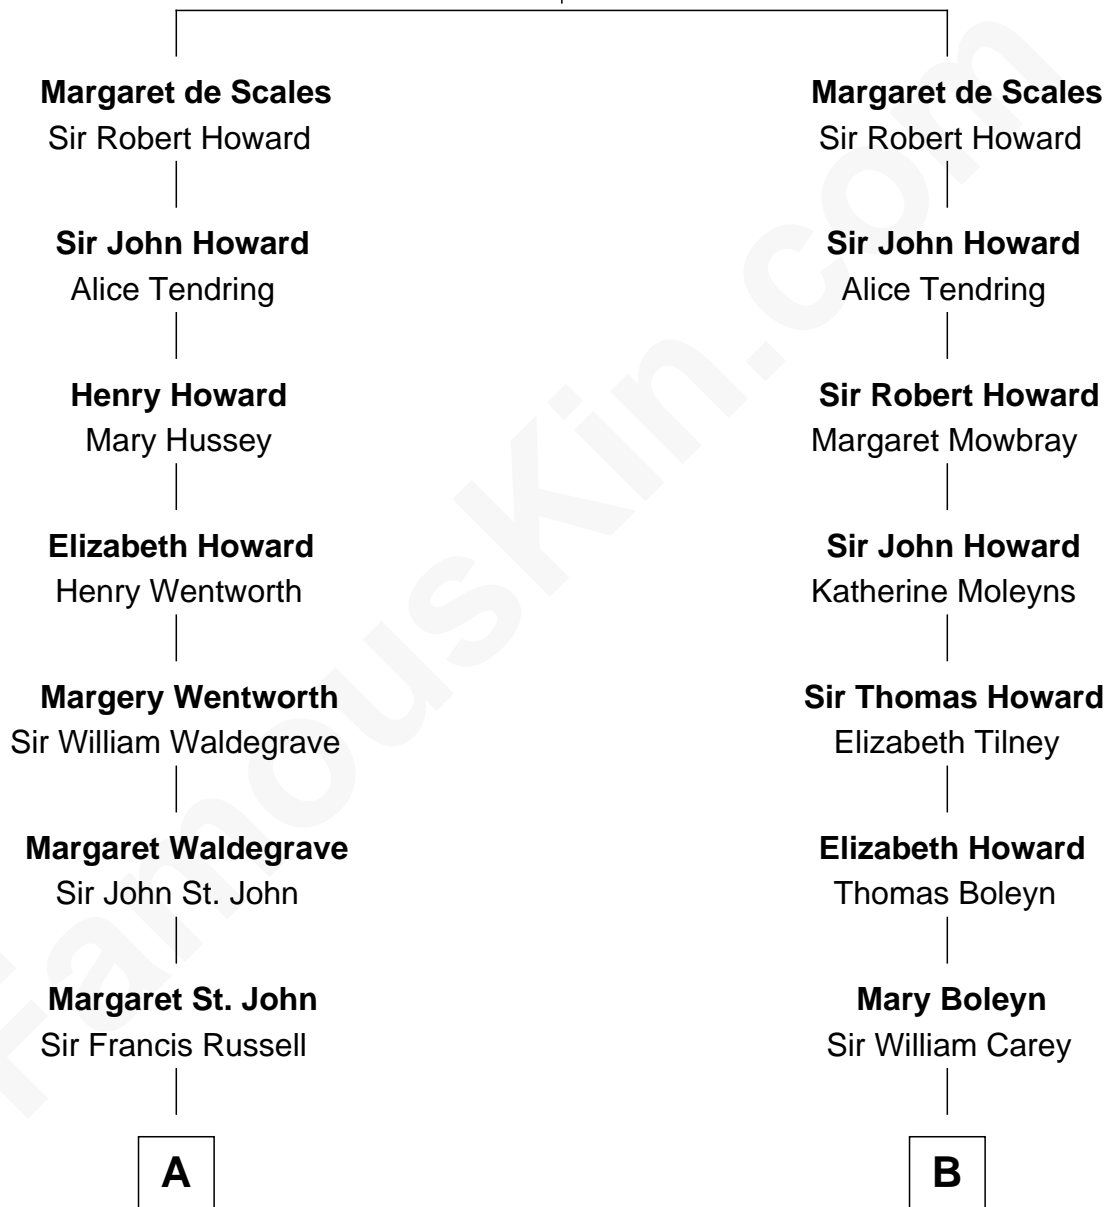

FamousKin.com Relationship Chart of

Prince Harry
Duke of Sussex

15th cousin 5 times removed of

William C. C. Claiborne
1st Governor of Louisiana

Sir Robert de Scales
Katherine d'Ufford

C

—
Albert Edward John Spencer

Cynthia Elinor Beatrix Hamilton

—
Edward John Spencer

Frances Ruth Burke Roche

—
Princess Diana Frances Spencer

Charles III, King of the United Kingdom

—
Prince Harry

Duke of Sussex

FamousKin.com