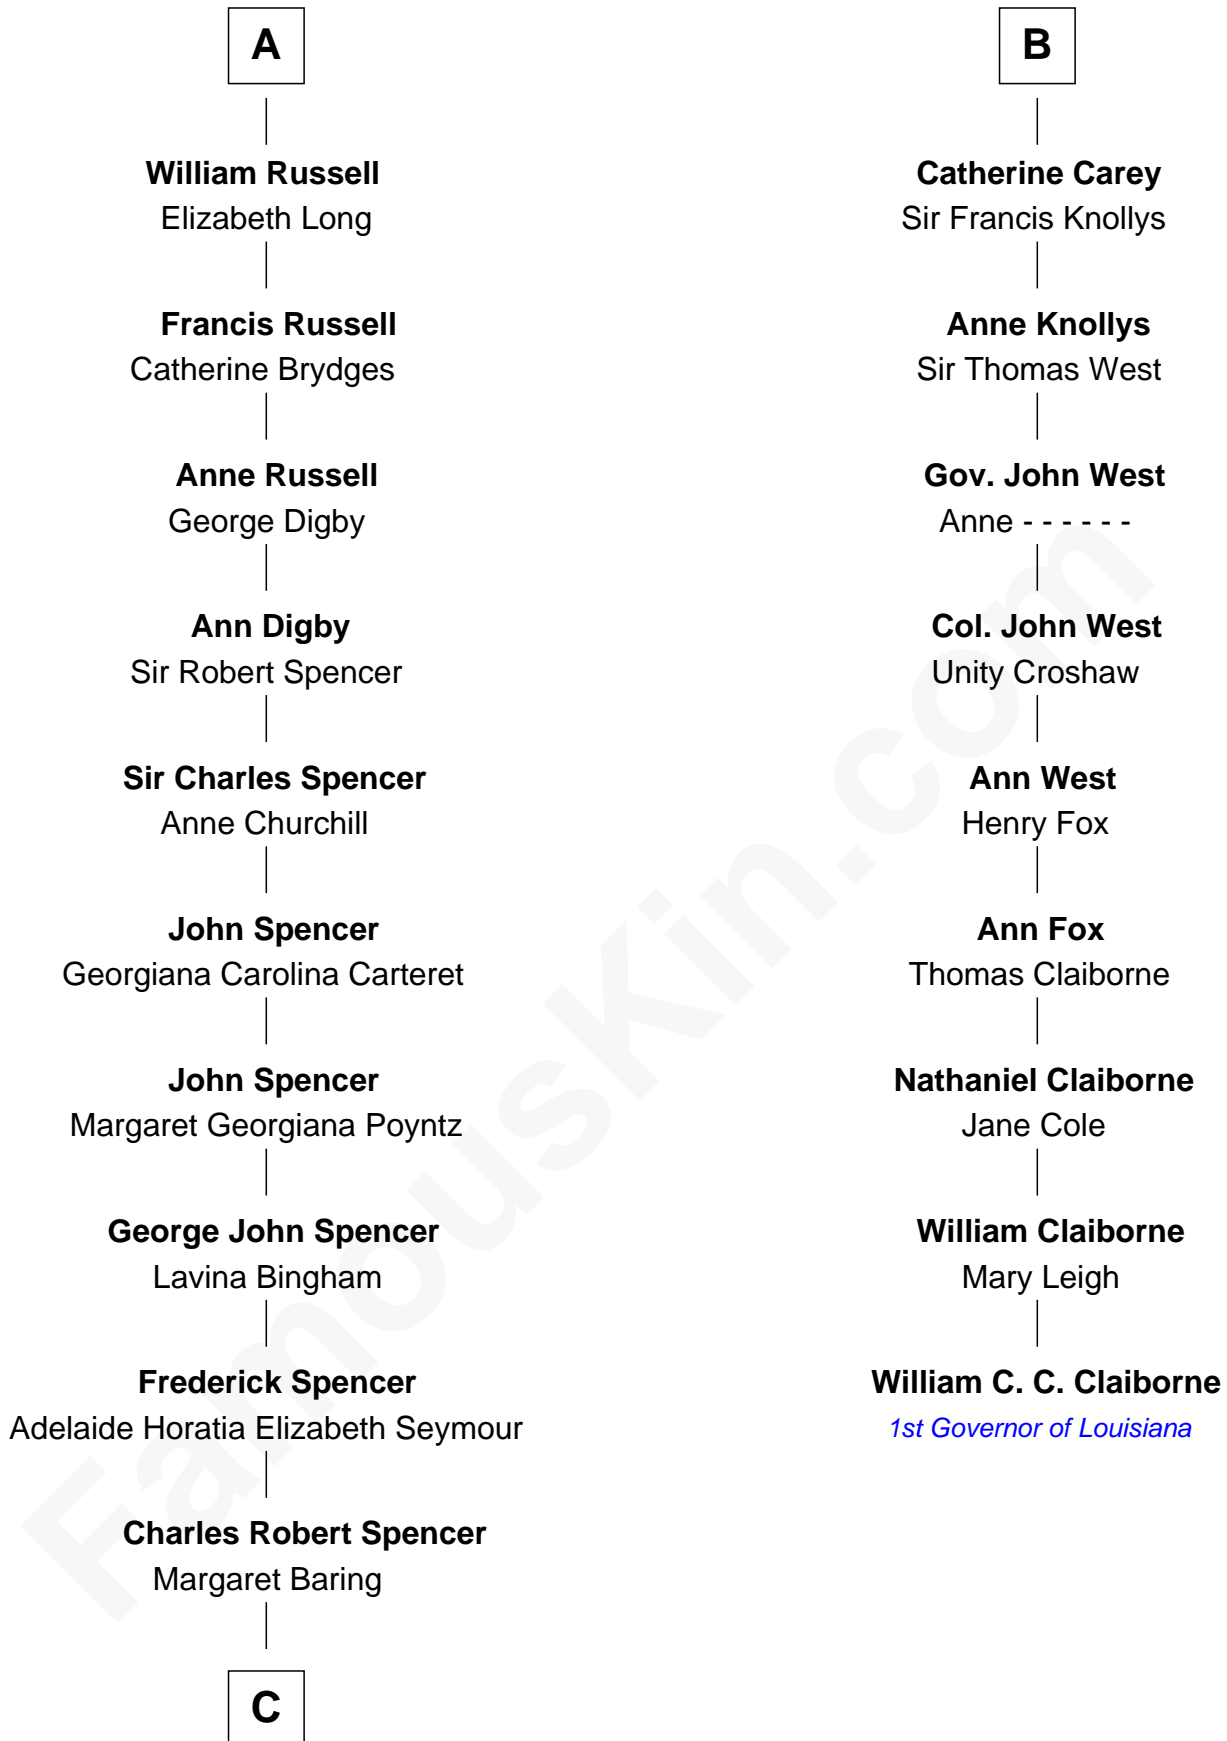

FamousKin.com Relationship Chart of

Prince Harry
Duke of Sussex

15th cousin 5 times removed of

William C. C. Claiborne
1st Governor of Louisiana

Sir Robert de Scales
Katherine d'Ufford

C

—
Albert Edward John Spencer

Cynthia Elinor Beatrix Hamilton

—
Edward John Spencer

Frances Ruth Burke Roche

—
Princess Diana Frances Spencer

Charles III, King of the United Kingdom

—
Prince Harry

Duke of Sussex

FamousKin.com