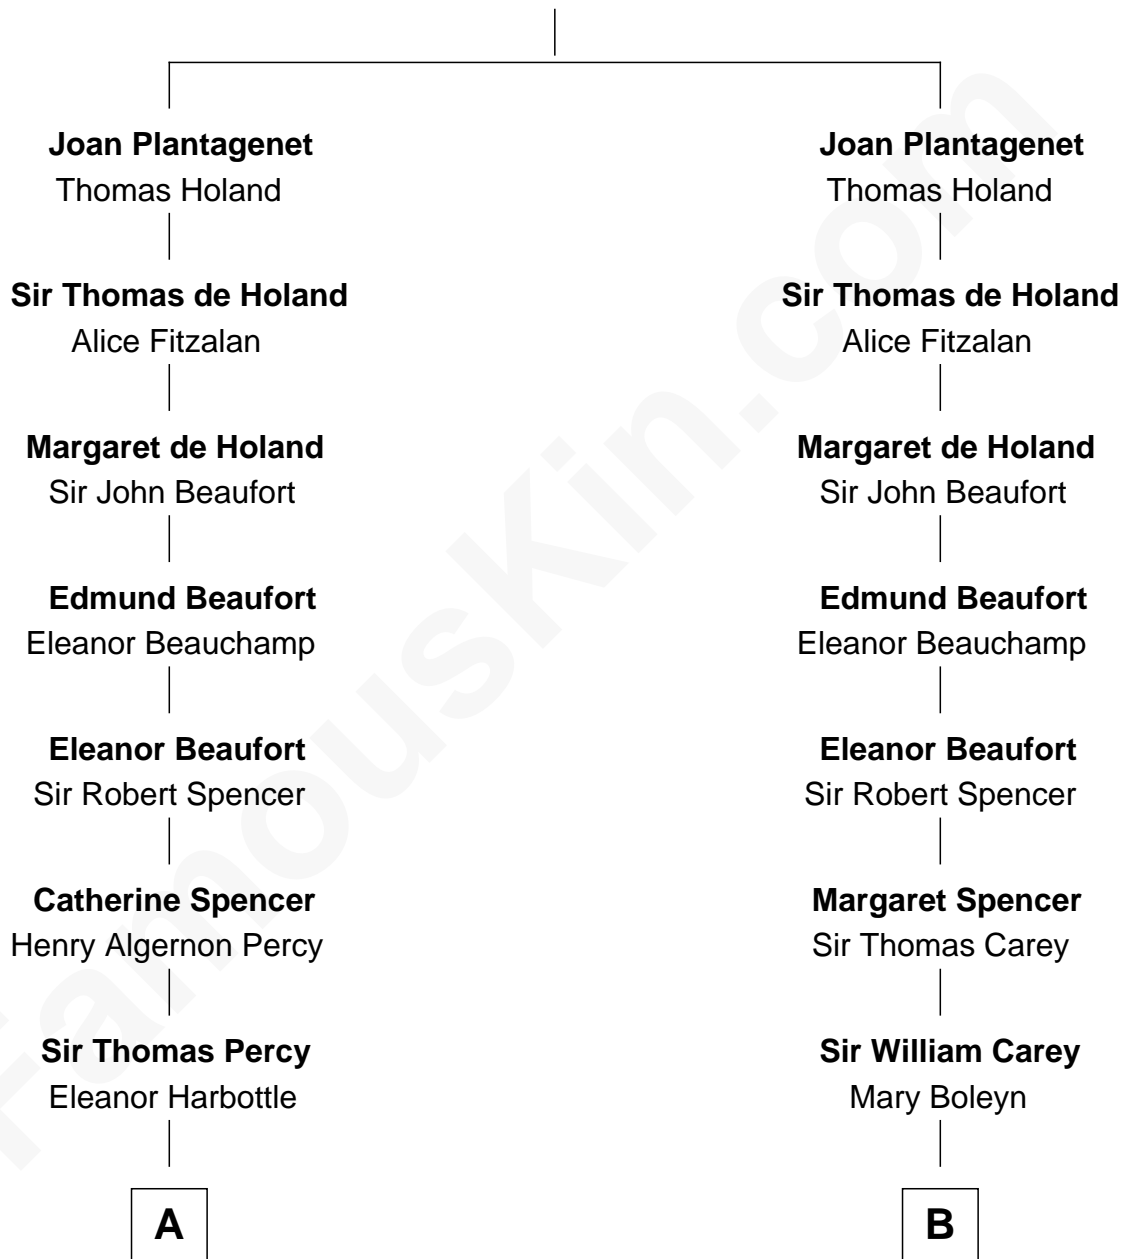

FamousKin.com Relationship Chart of

Prince Harry
Duke of Sussex

15th cousin 6 times removed of

William C. C. Claiborne
1st Governor of Louisiana

Edmund of Woodstock
Margaret Wake

A

Henry Percy
Katherine Neville

Henry Percy
Dorothy Devereux

Dorothy Percy
Robert Sydney

Dorothy Sydney
Henry Spencer

Sir Robert Spencer
Ann Digby

Sir Charles Spencer
Anne Churchill

John Spencer
Georgiana Carolina Carteret

John Spencer
Margaret Georgiana Poyntz

George John Spencer
Lavina Bingham

Frederick Spencer
Adelaide Horatia Elizabeth Seymour

C

B

Catherine Carey
Sir Francis Knollys

Anne Knollys
Sir Thomas West

Gov. John West
Anne - - - - -

Col. John West
Unity Croshaw