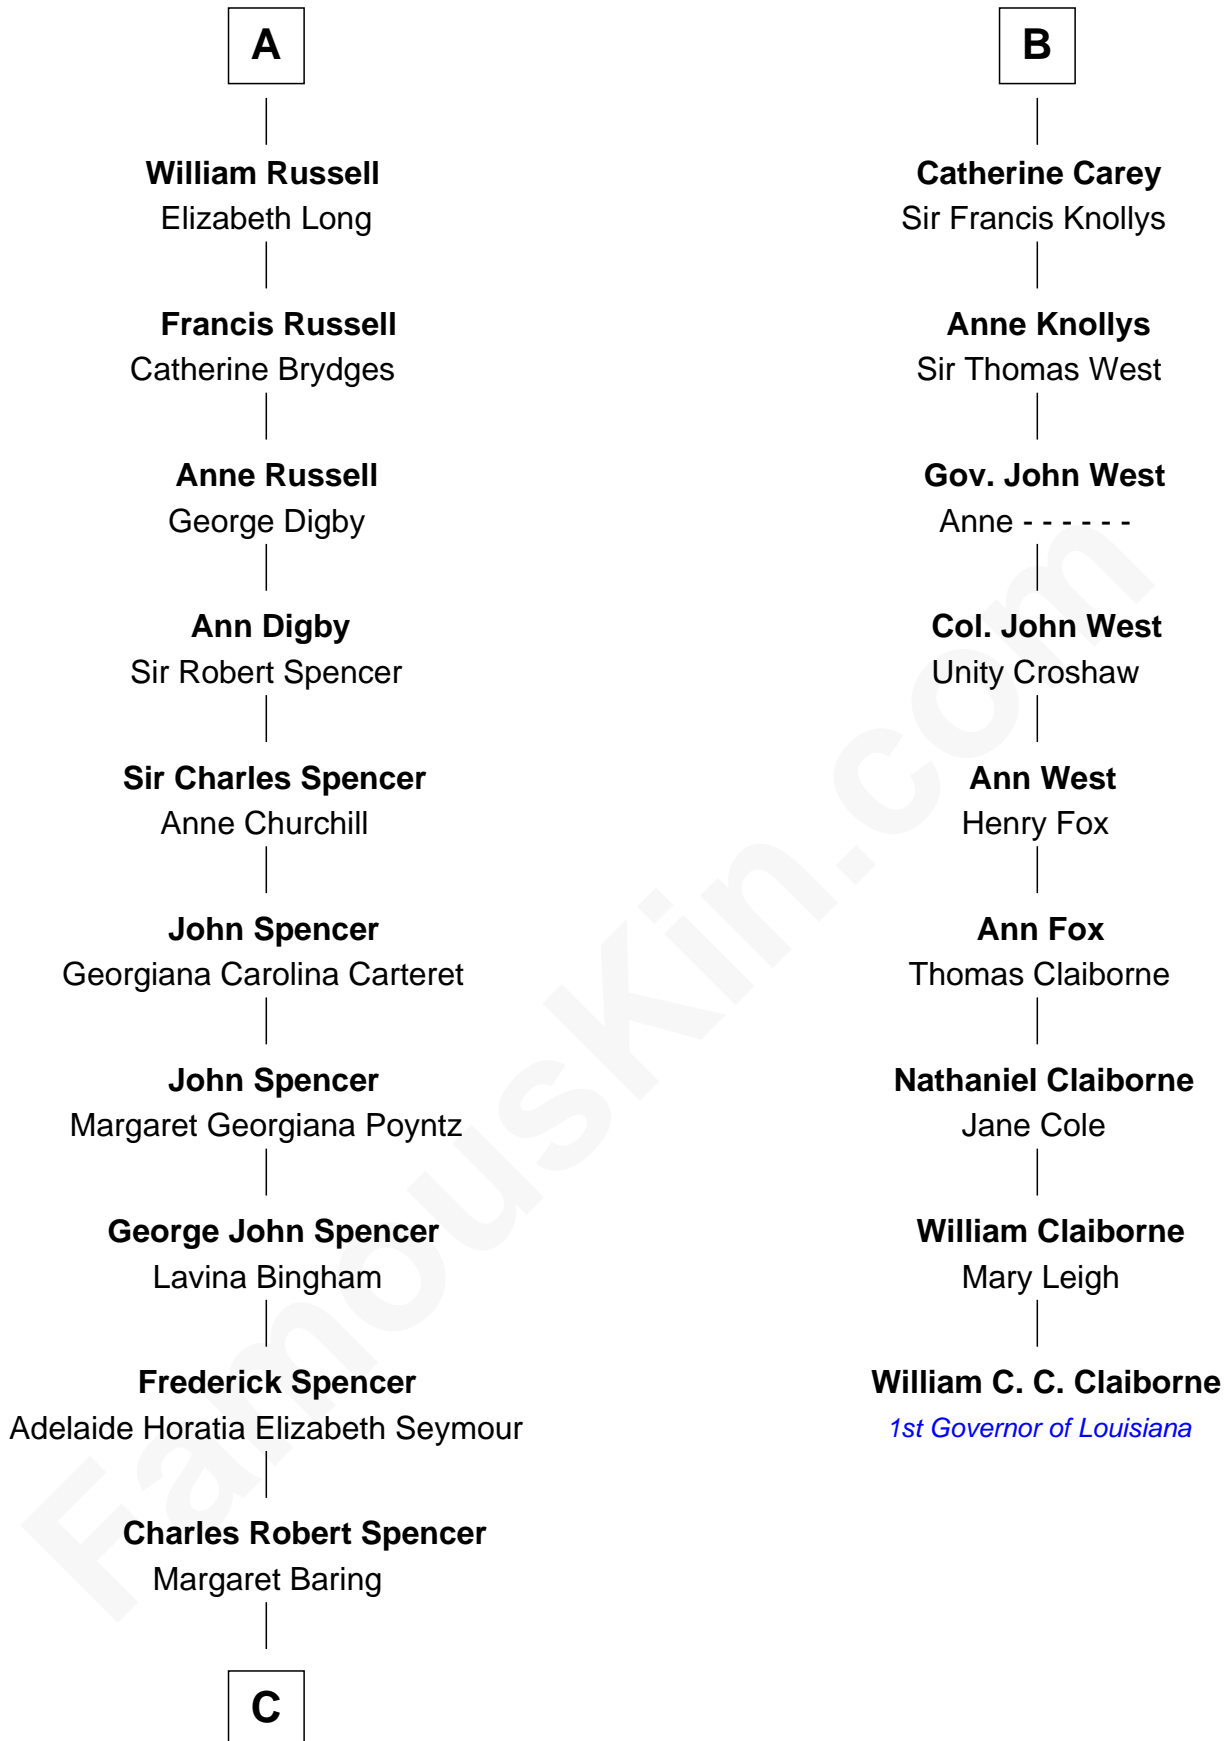

FamousKin.com Relationship Chart of

Prince Harry
Duke of Sussex

15th cousin 5 times removed of

William C. C. Claiborne
1st Governor of Louisiana

William Mylde

C

—
Albert Edward John Spencer

Cynthia Elinor Beatrix Hamilton

—
Edward John Spencer

Frances Ruth Burke Roche

—
Princess Diana Frances Spencer

Charles III, King of the United Kingdom

—
Prince Harry

Duke of Sussex

FamousKin.com