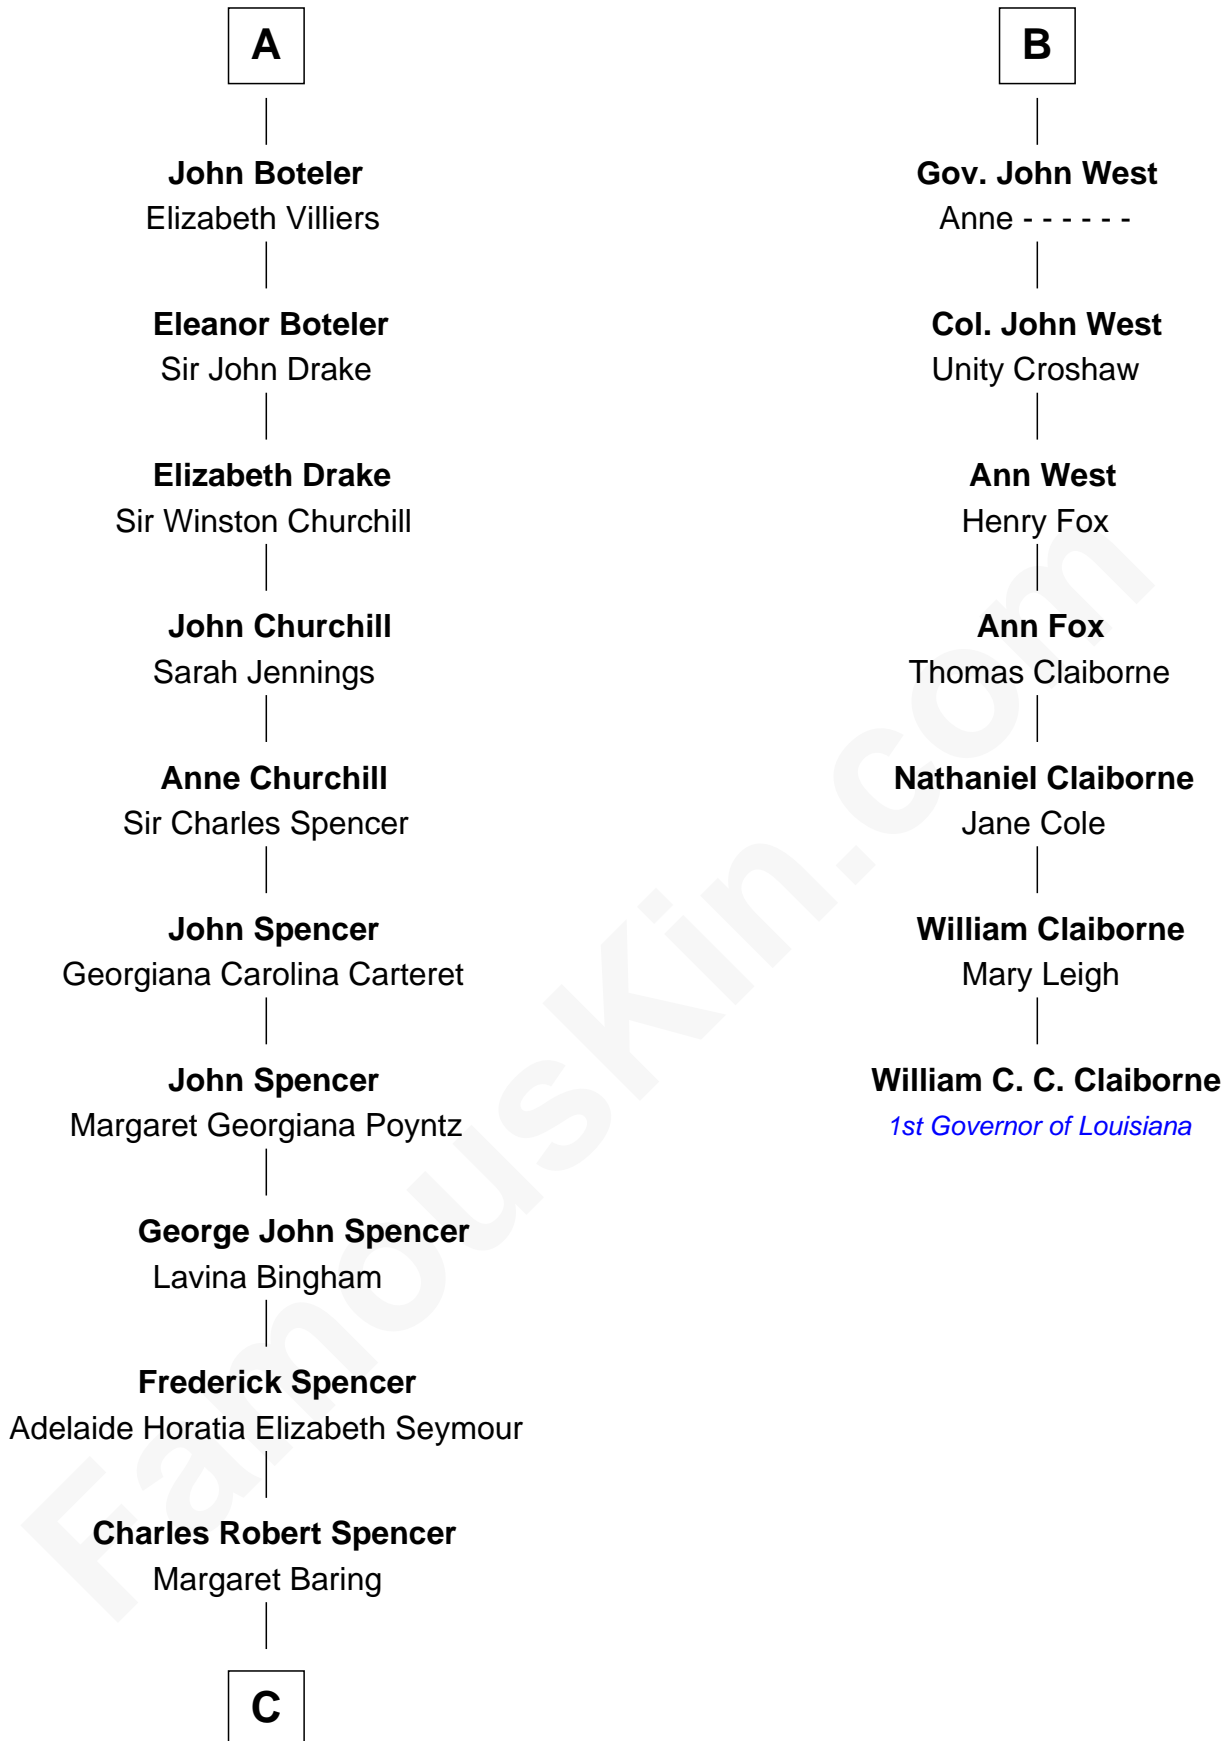

# FamousKin.com Relationship Chart of

**Prince Harry**  
*Duke of Sussex*

13th cousin 7 times removed of

**William C. C. Claiborne**  
*1st Governor of Louisiana*

**Sir Michael de la Pole**  
Katherine Wingfield

**Sir Thomas de la Pole**  
Anne Cheney

**Katherine de la Pole**  
Sir Miles Stapleton

**Elizabeth Stapleton**  
Sir William Calthorpe

**Anne Calthorpe**  
Sir Robert Drury

**Elizabeth Drury**  
Sir Philip Boteler

**Sir John Boteler**  
Grizel Roche

**Sir Henry Boteler**  
Catharine Waller

**A**

**Anne de la Pole**  
Robert Thorley

**Margaret Thorley**  
Sir Reynold West

**Sir Richard West**  
Katherine Hungerford

**Sir Thomas West**  
Eleanor Copley

**Sir George West**  
Elizabeth Morton

**Sir William West**  
Elizabeth Strange

**Sir Thomas West**  
Anne Knollys

**B**

**C**

—  
**Albert Edward John Spencer**

Cynthia Elinor Beatrix Hamilton

—  
**Edward John Spencer**