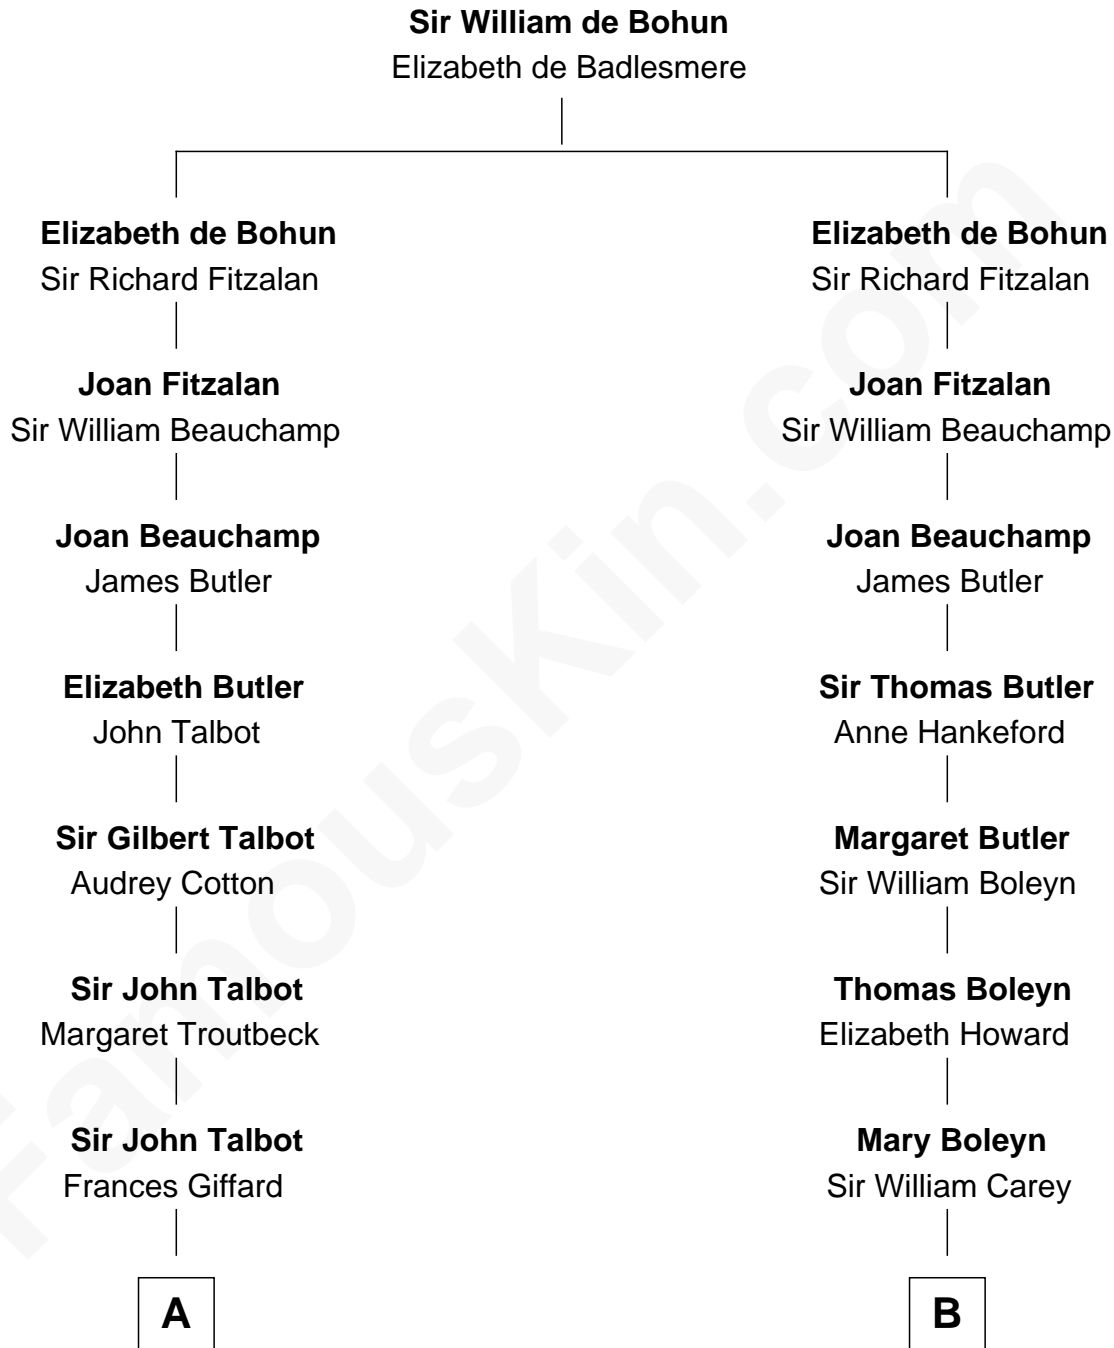

FamousKin.com

Relationship Chart of

Prince Harry

Duke of Sussex

15th cousin 5 times removed of

William C. C. Claiborne

1st Governor of Louisiana

C

—
Elizabeth Bowes-Lyon

George VI, King of the United Kingdom

—
Elizabeth II, Queen of the United Kingdom

Prince Philip of Edinburgh

—
Charles III, King of the United Kingdom

Princess Diana Frances Spencer

—
Prince Harry