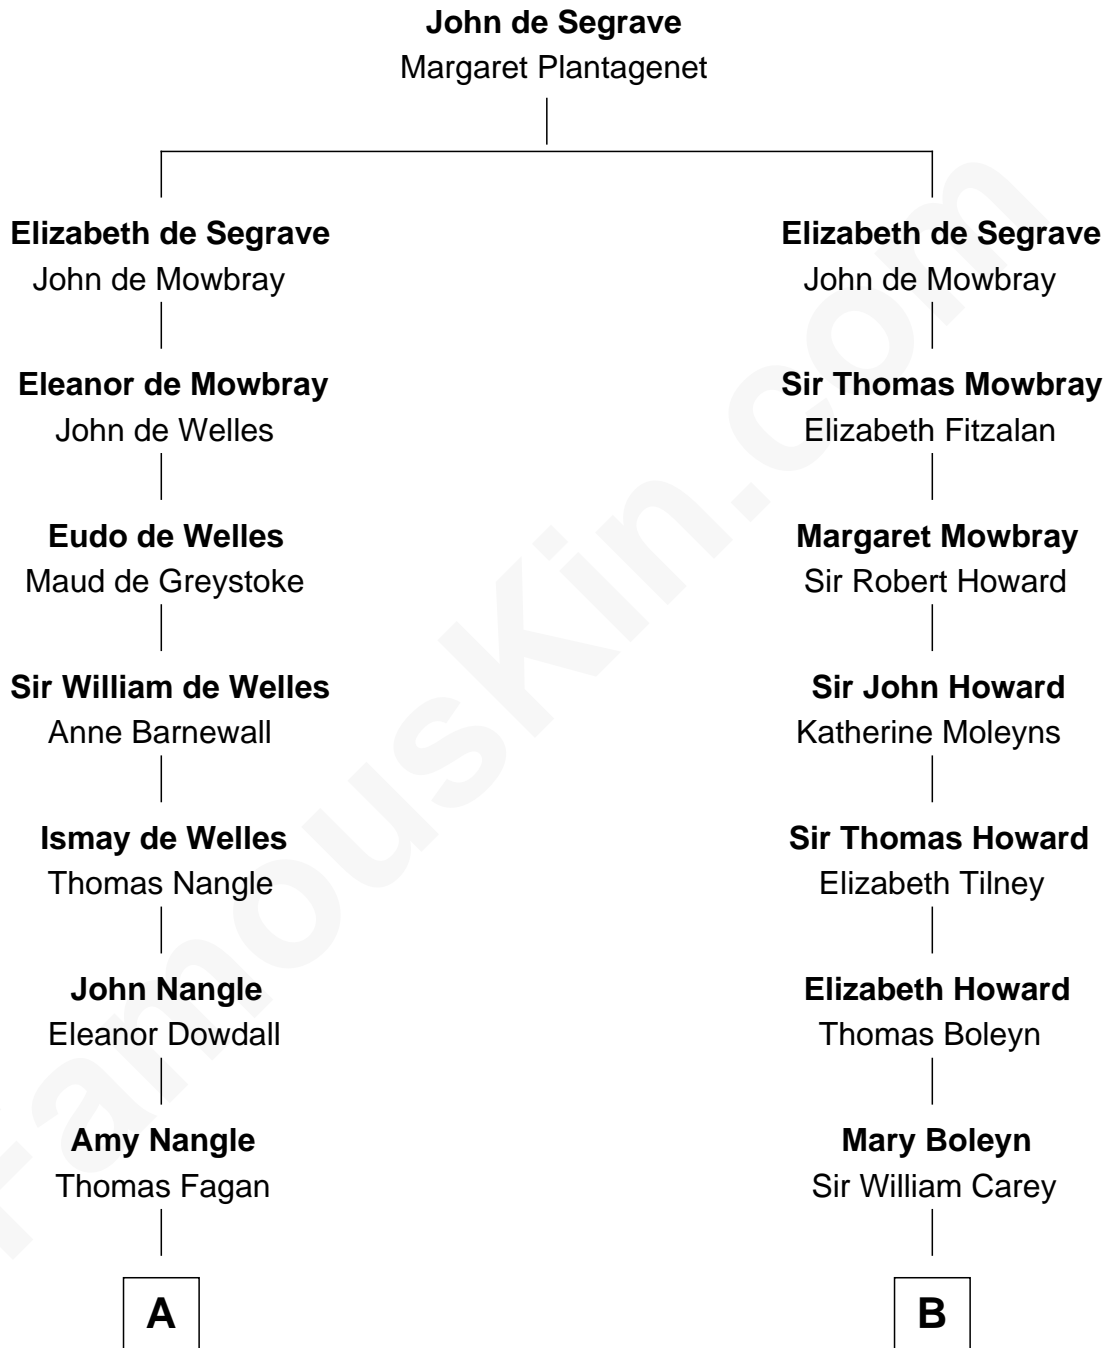

FamousKin.com Relationship Chart of

Prince Harry
Duke of Sussex

15th cousin 5 times removed of

William C. C. Claiborne
1st Governor of Louisiana

C

Elizabeth Bowes-Lyon

George VI, King of the United Kingdom

Elizabeth II, Queen of the United Kingdom

Prince Philip of Edinburgh

Charles III, King of the United Kingdom

Princess Diana Frances Spencer

Prince Harry

Duke of Sussex

FamousKin.com