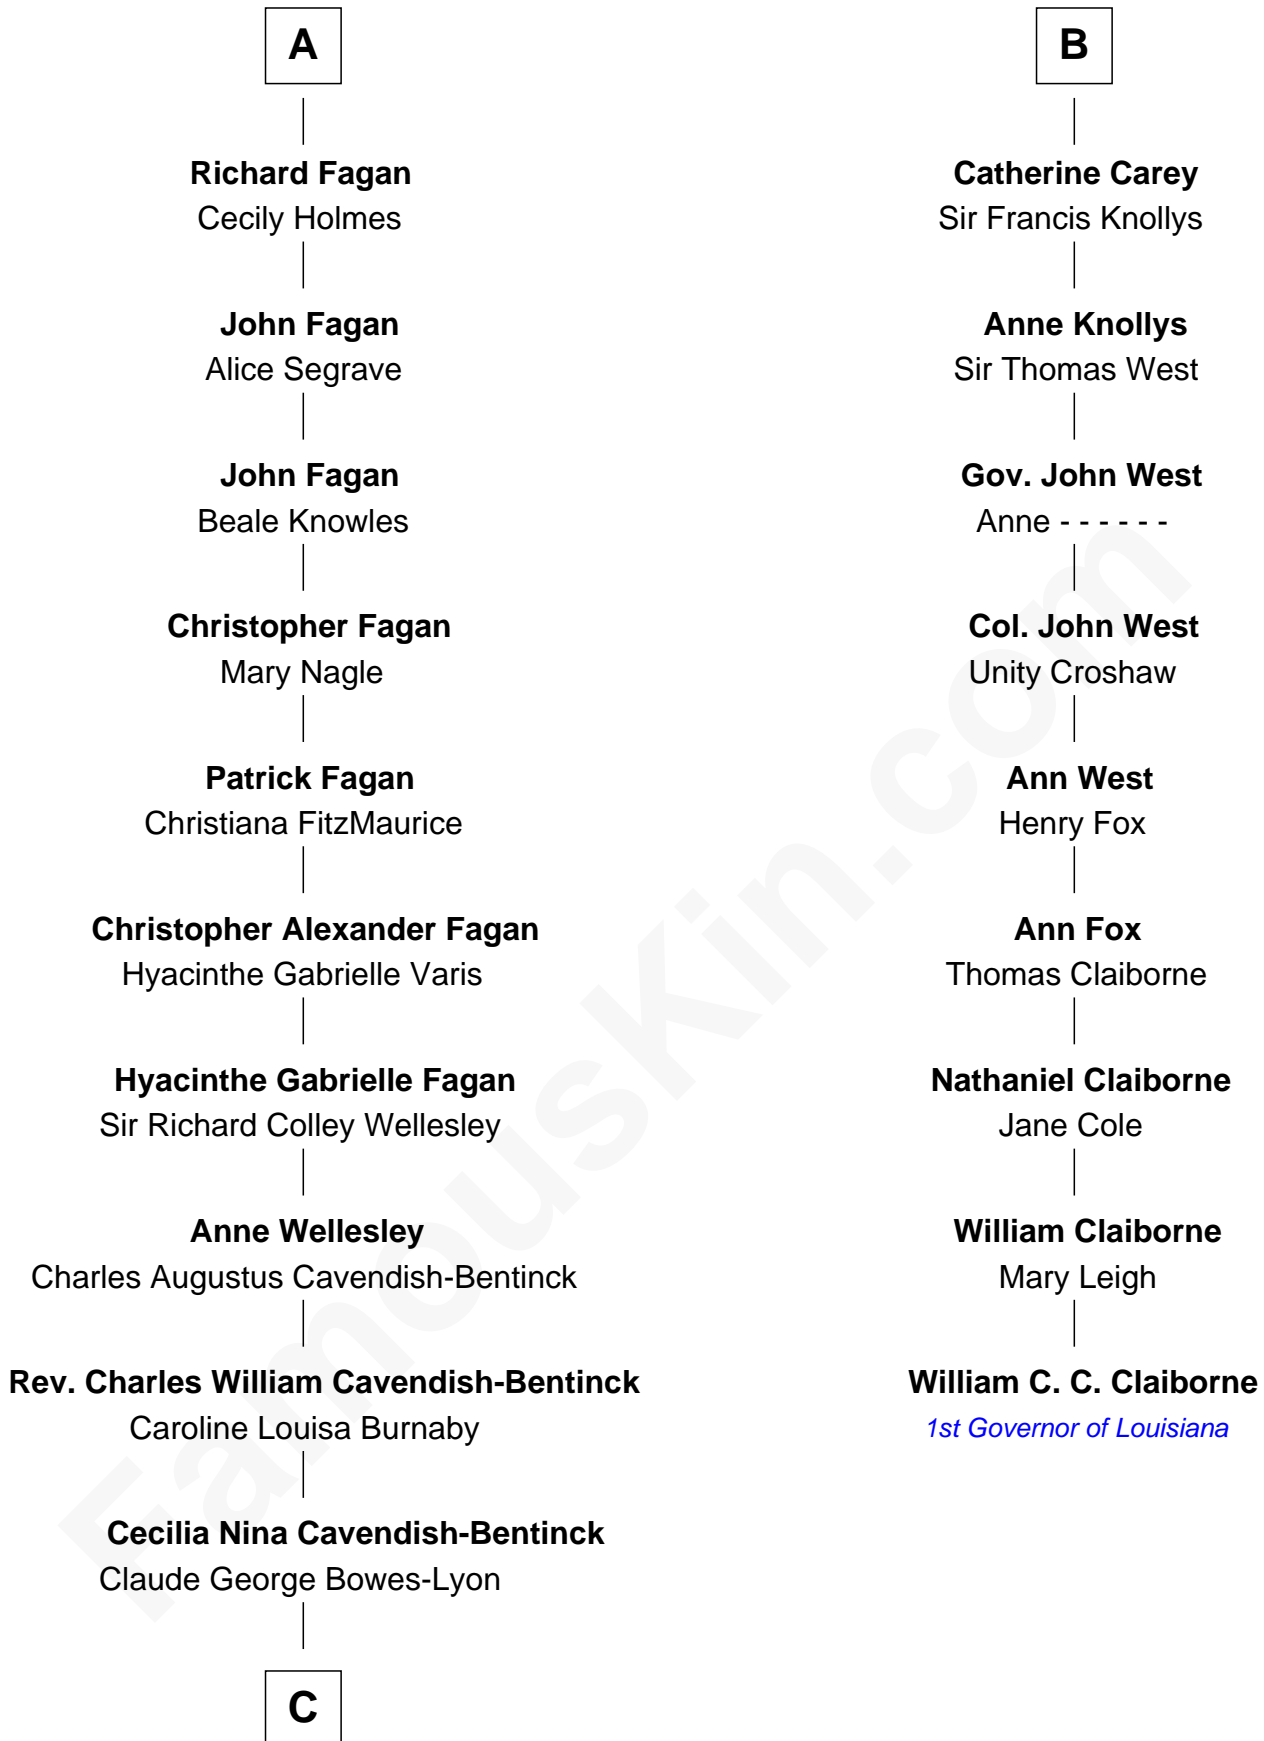

FamousKin.com Relationship Chart of

Prince Harry
Duke of Sussex

15th cousin 5 times removed of

William C. C. Claiborne
1st Governor of Louisiana

C

Elizabeth Bowes-Lyon

George VI, King of the United Kingdom

Elizabeth II, Queen of the United Kingdom

Prince Philip of Edinburgh

Charles III, King of the United Kingdom

Princess Diana Frances Spencer

Prince Harry

Duke of Sussex

FamousKin.com