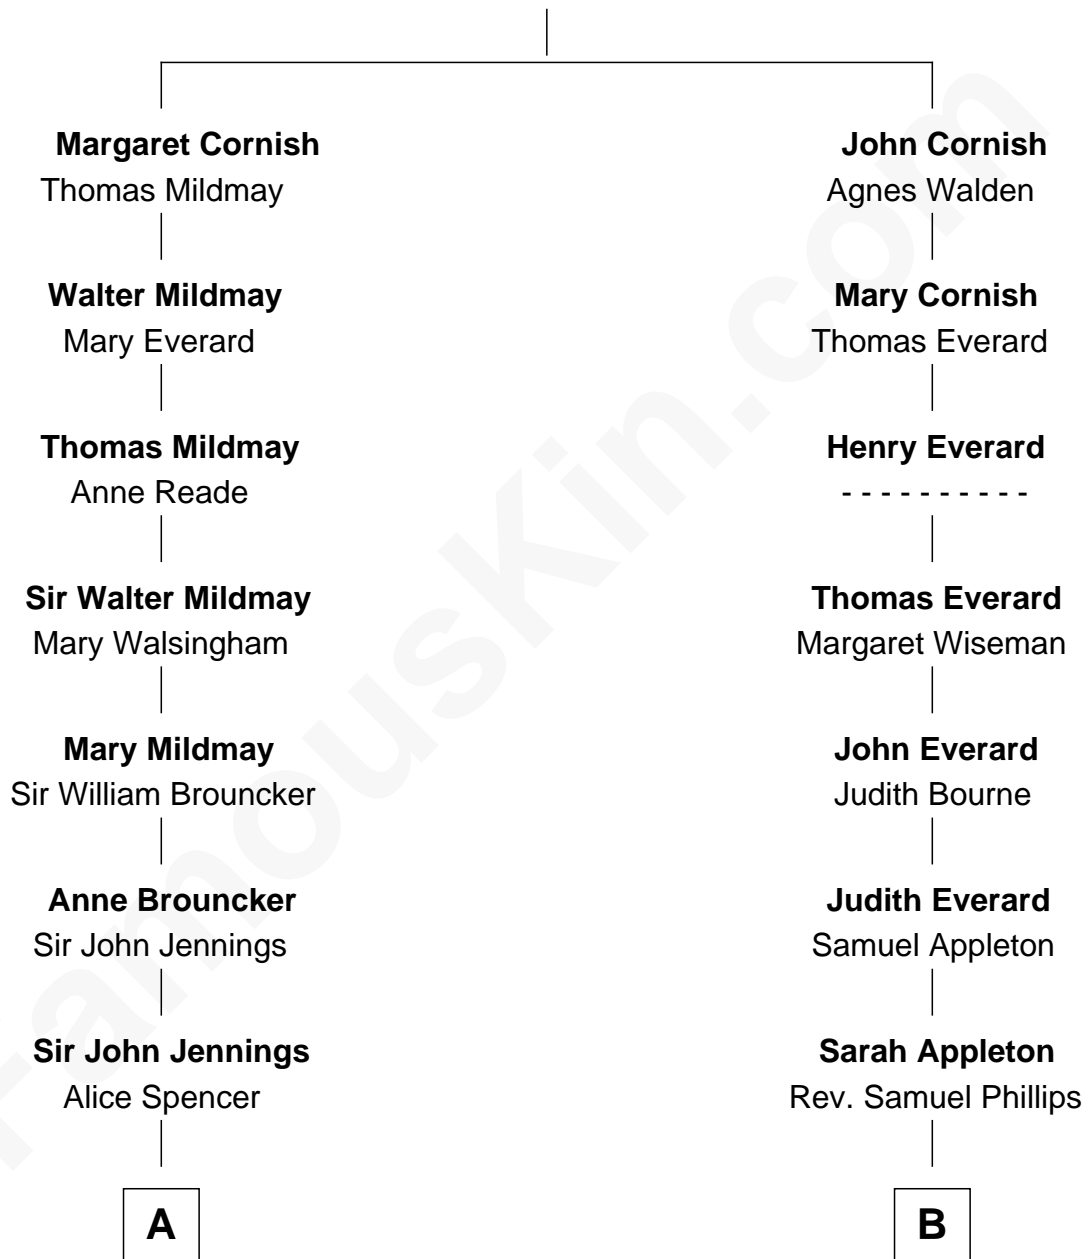

FamousKin.com Relationship Chart of

Prince Harry
Duke of Sussex

17th cousin 1 time removed of

Bill Gates
Founder of Microsoft

John Cornish

A

Richard Jennings
Frances Thornhurst

Sarah Jennings
John Churchill

Anne Churchill
Sir Charles Spencer

John Spencer
Georgiana Carolina Carteret

John Spencer
Margaret Georgiana Poyntz

George John Spencer
Lavina Bingham

Frederick Spencer
Adelaide Horatia Elizabeth Seymour

Charles Robert Spencer
Margaret Baring