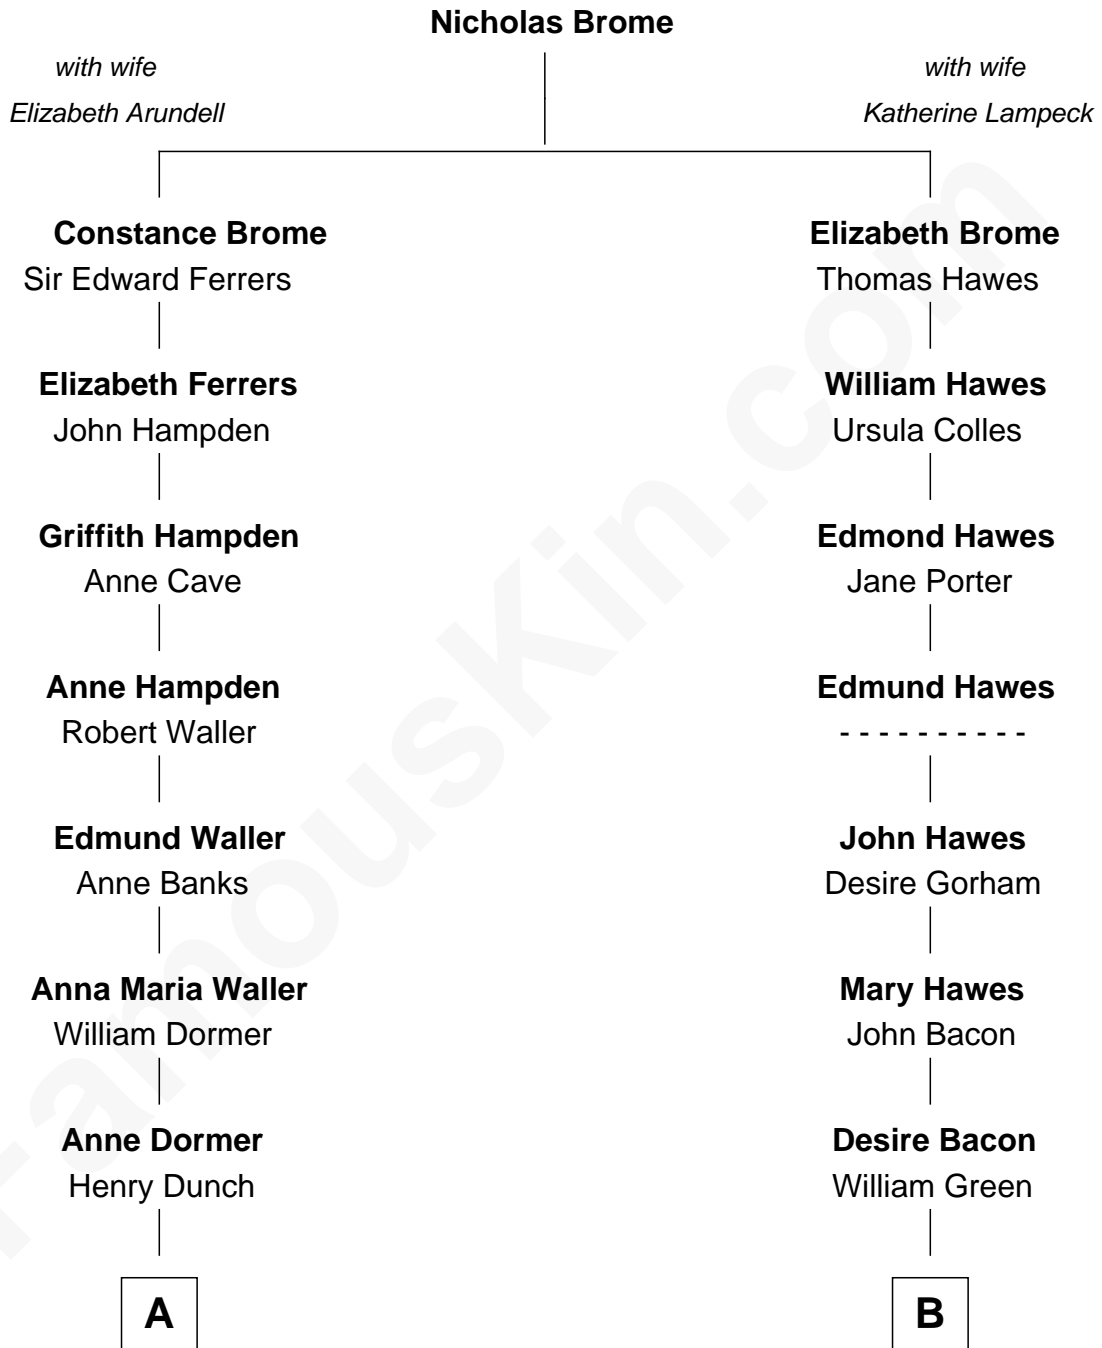

# FamousKin.com Relationship Chart of

**Prince Harry**  
*Duke of Sussex*

16th cousin 1 time removed of

**Bill Gates**  
*Founder of Microsoft*

Bill Gates photo by [World Economic Forum](#) (CC BY 2.0)