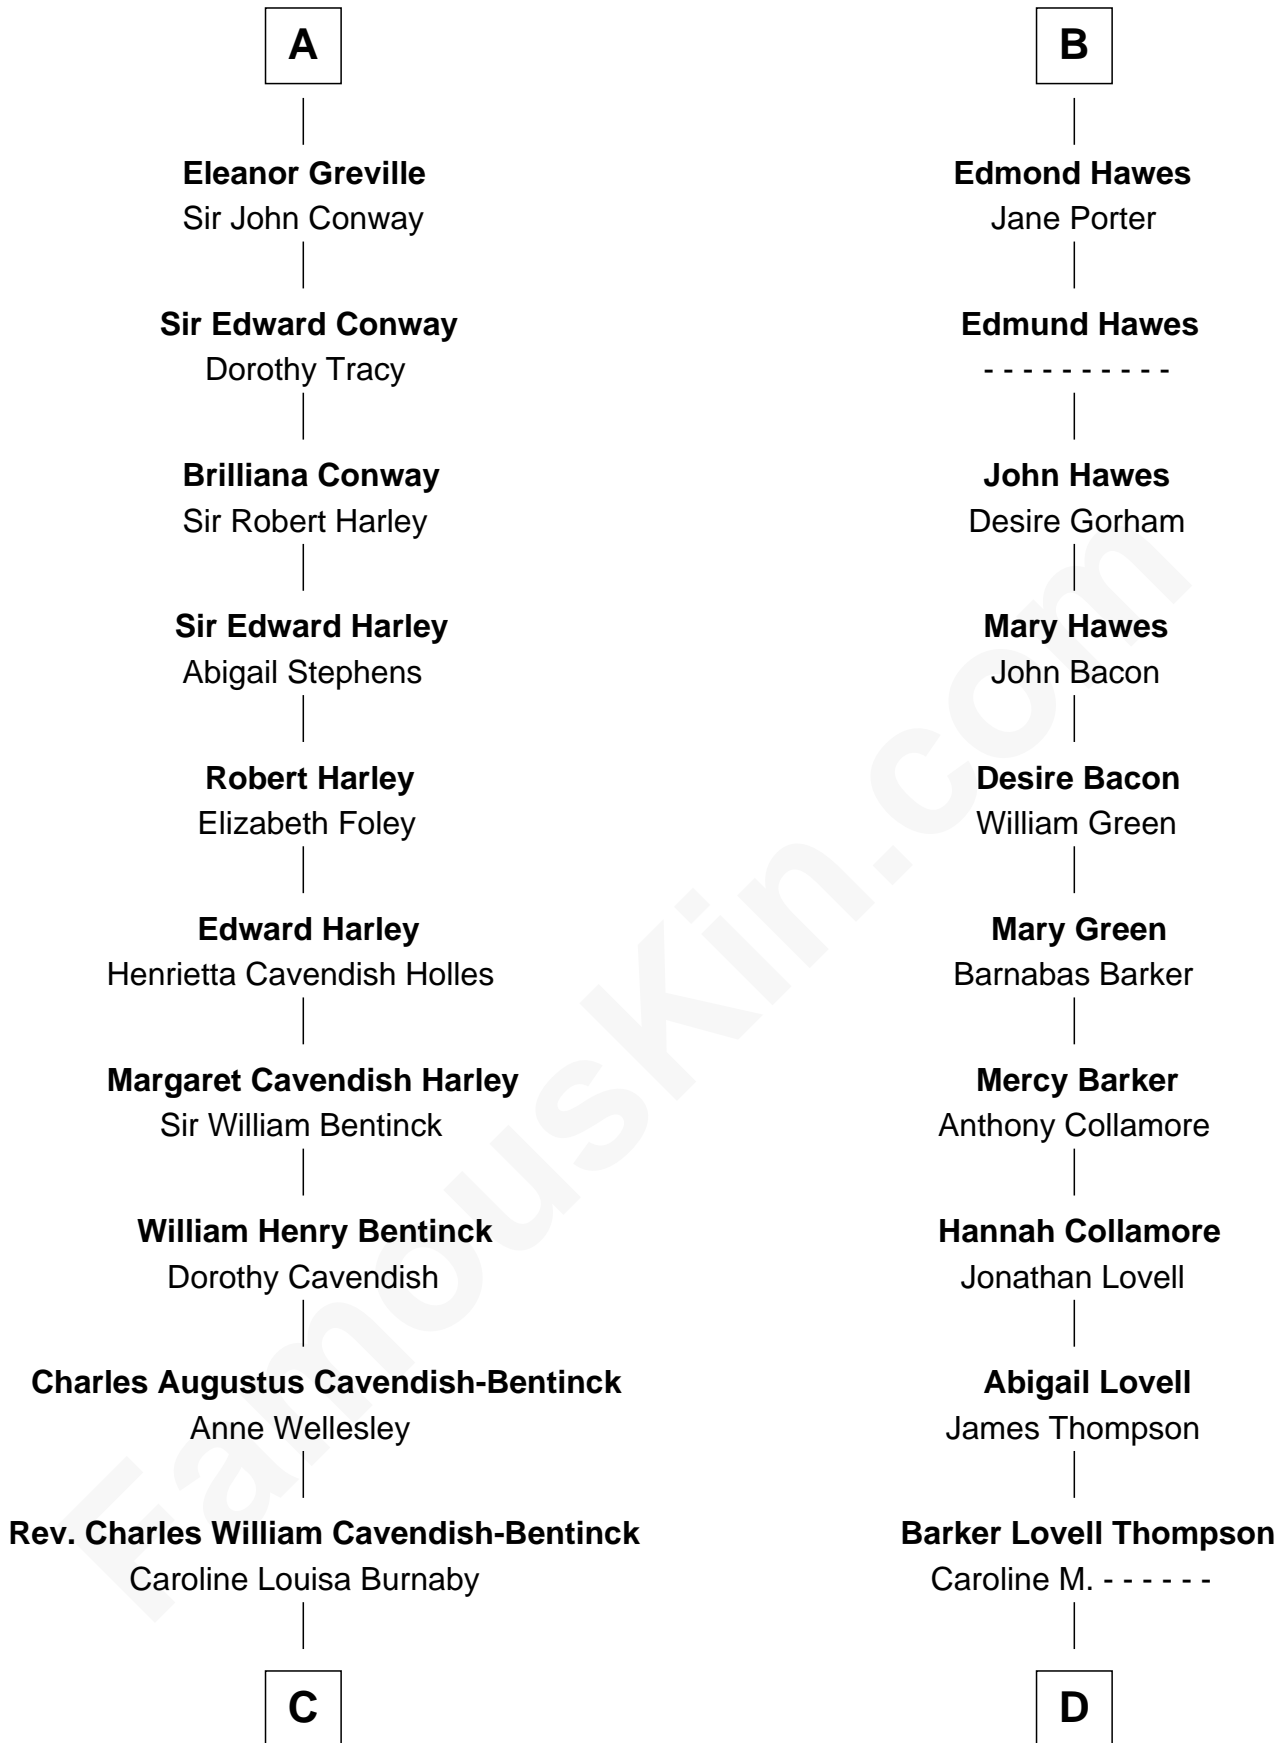

FamousKin.com Relationship Chart of

Prince Harry
Duke of Sussex

21st cousin of

Bill Gates
Founder of Microsoft

Sir Peter de Brewes
Agnes de Clifford

Sir Peter de Brewes

Joan Howard

Beatrice Brewes

Sir Ralph Shirley

Joan Basset

Beatrice Shirley

John Brome

Nicholas Brome

Katherine Lampeck

Elizabeth Brome

Thomas Hawes

William Hawes

Ursula Colles

B

C

Cecilia Nina Cavendish-Bentinck

Claude George Bowes-Lyon

Elizabeth Bowes-Lyon

George VI, King of the United Kingdom