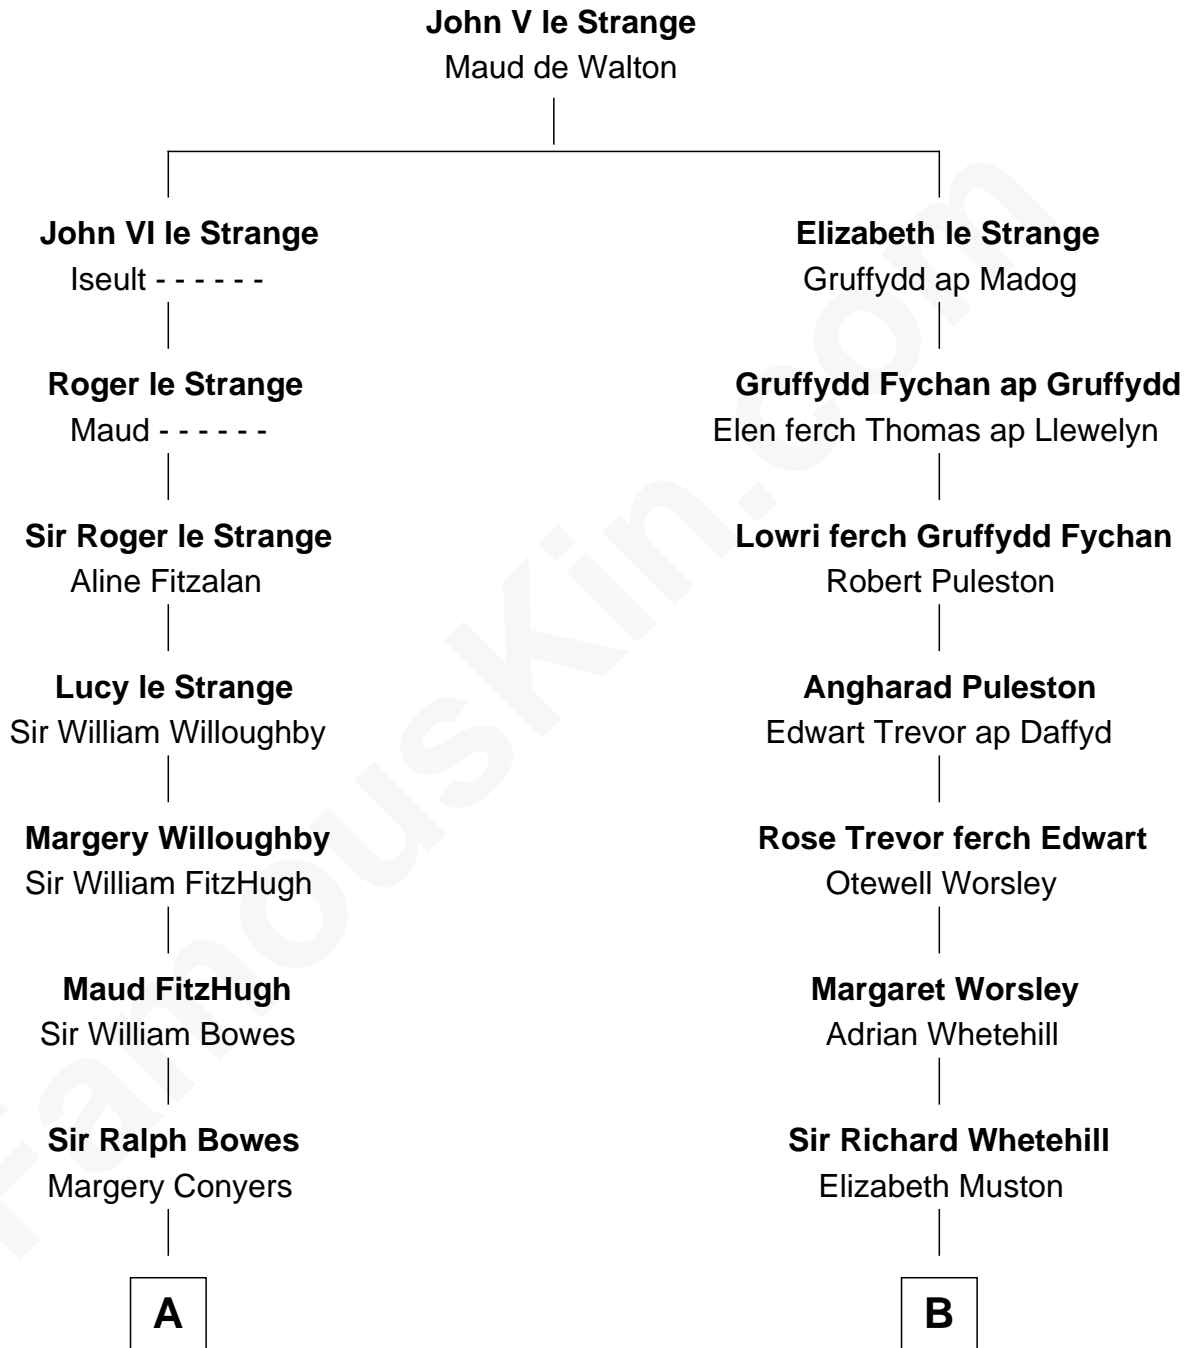

# FamousKin.com Relationship Chart of

**Prince Harry**  
*Duke of Sussex*

21st cousin of

**Bill Gates**  
*Founder of Microsoft*

**C**

**Claude George Bowes-Lyon**  
Cecilia Nina Cavendish-Bentinck

**Elizabeth Bowes-Lyon**  
George VI, King of the United Kingdom

**Elizabeth II, Queen of the United Kingdom**  
Prince Philip of Edinburgh

**Charles III, King of the United Kingdom**  
Princess Diana Frances Spencer

**Prince Harry**  
*Duke of Sussex*

**D**

**Louise Marie Woodworth**  
Thomas George Maxwell