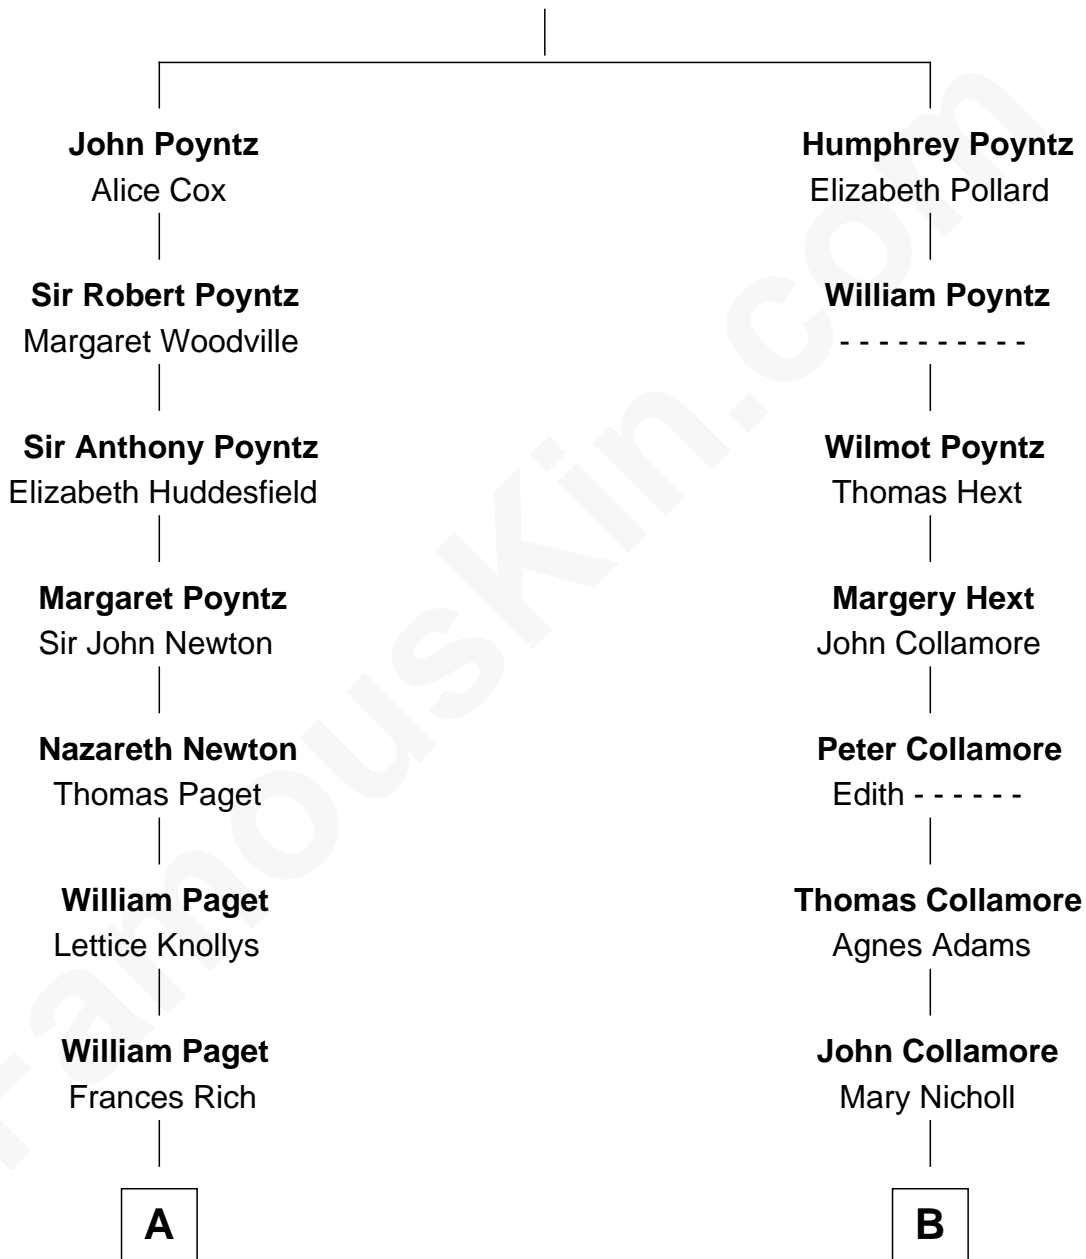

FamousKin.com Relationship Chart of

Prince Harry
Duke of Sussex

18th cousin of

Bill Gates
Founder of Microsoft

Sir Nicholas Poyntz
Elizabeth Mill

C

Princess Diana Frances Spencer
Charles III, King of the United Kingdom

Prince Harry
Duke of Sussex

D

Mary A. Maxwell
William Henry Gates

Bill Gates
Founder of Microsoft

FamousKin.com