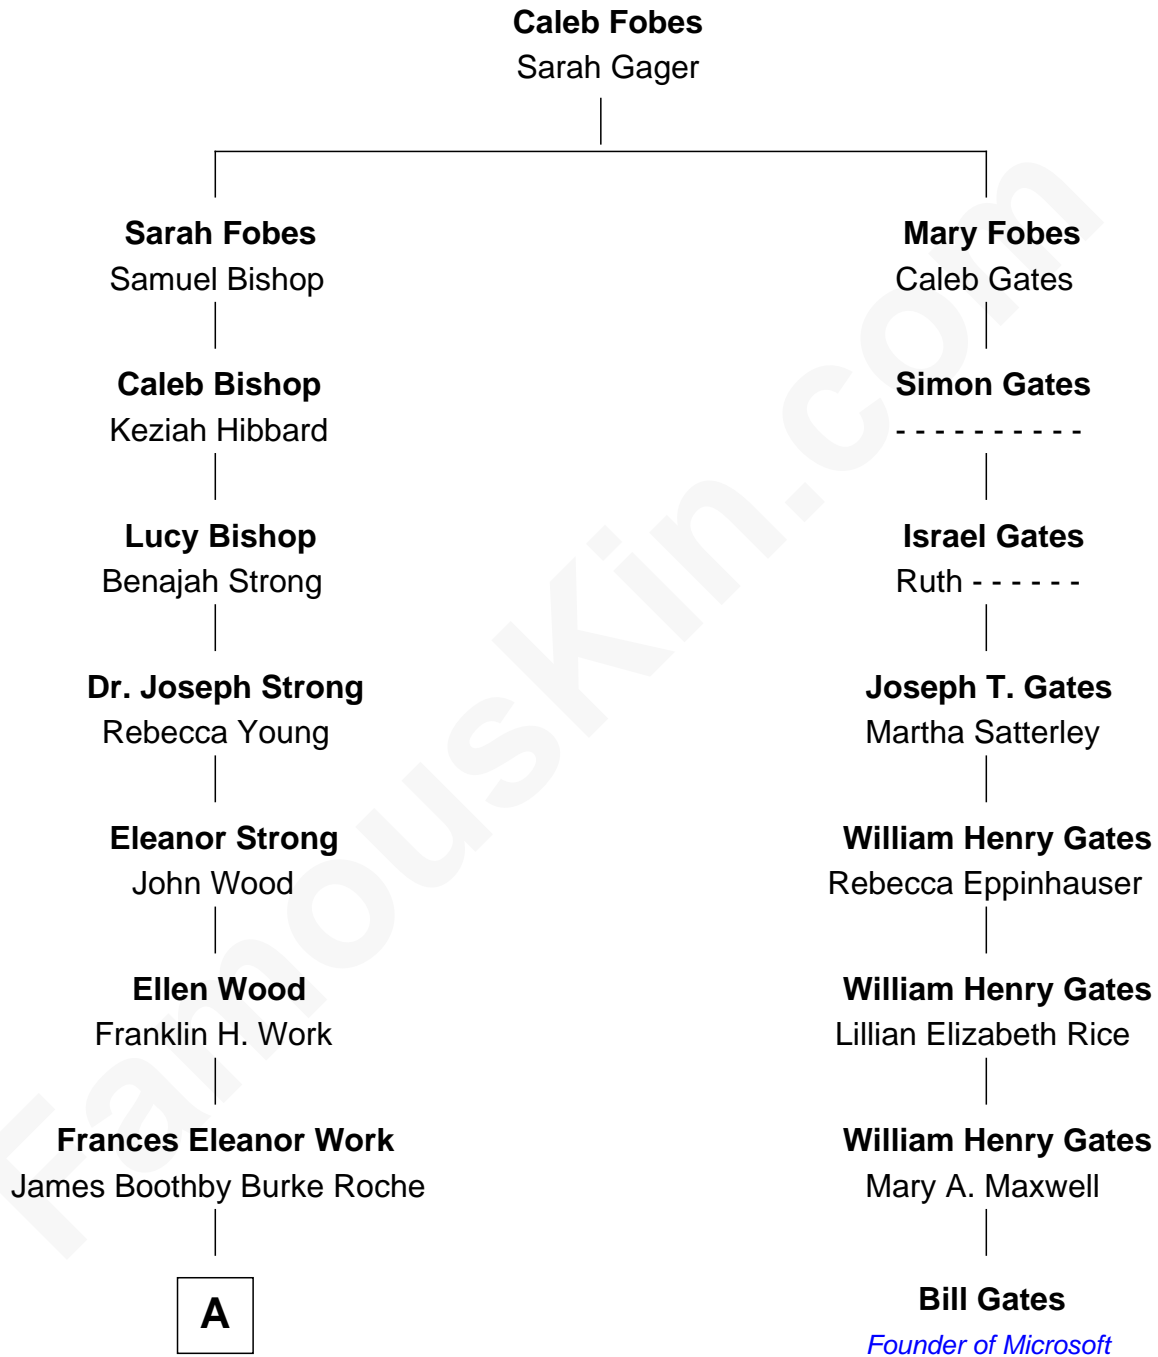

FamousKin.com Relationship Chart of

Prince Harry
Duke of Sussex

7th cousin 3 times removed of

Bill Gates
Founder of Microsoft

A

—
Edmund Maurice Burke Roche

Ruth Sylvia Gill

—
Frances Ruth Burke Roche

Edward John Spencer

—
Princess Diana Frances Spencer

Charles III, King of the United Kingdom

—
Prince Harry

Duke of Sussex

FamousKin.com