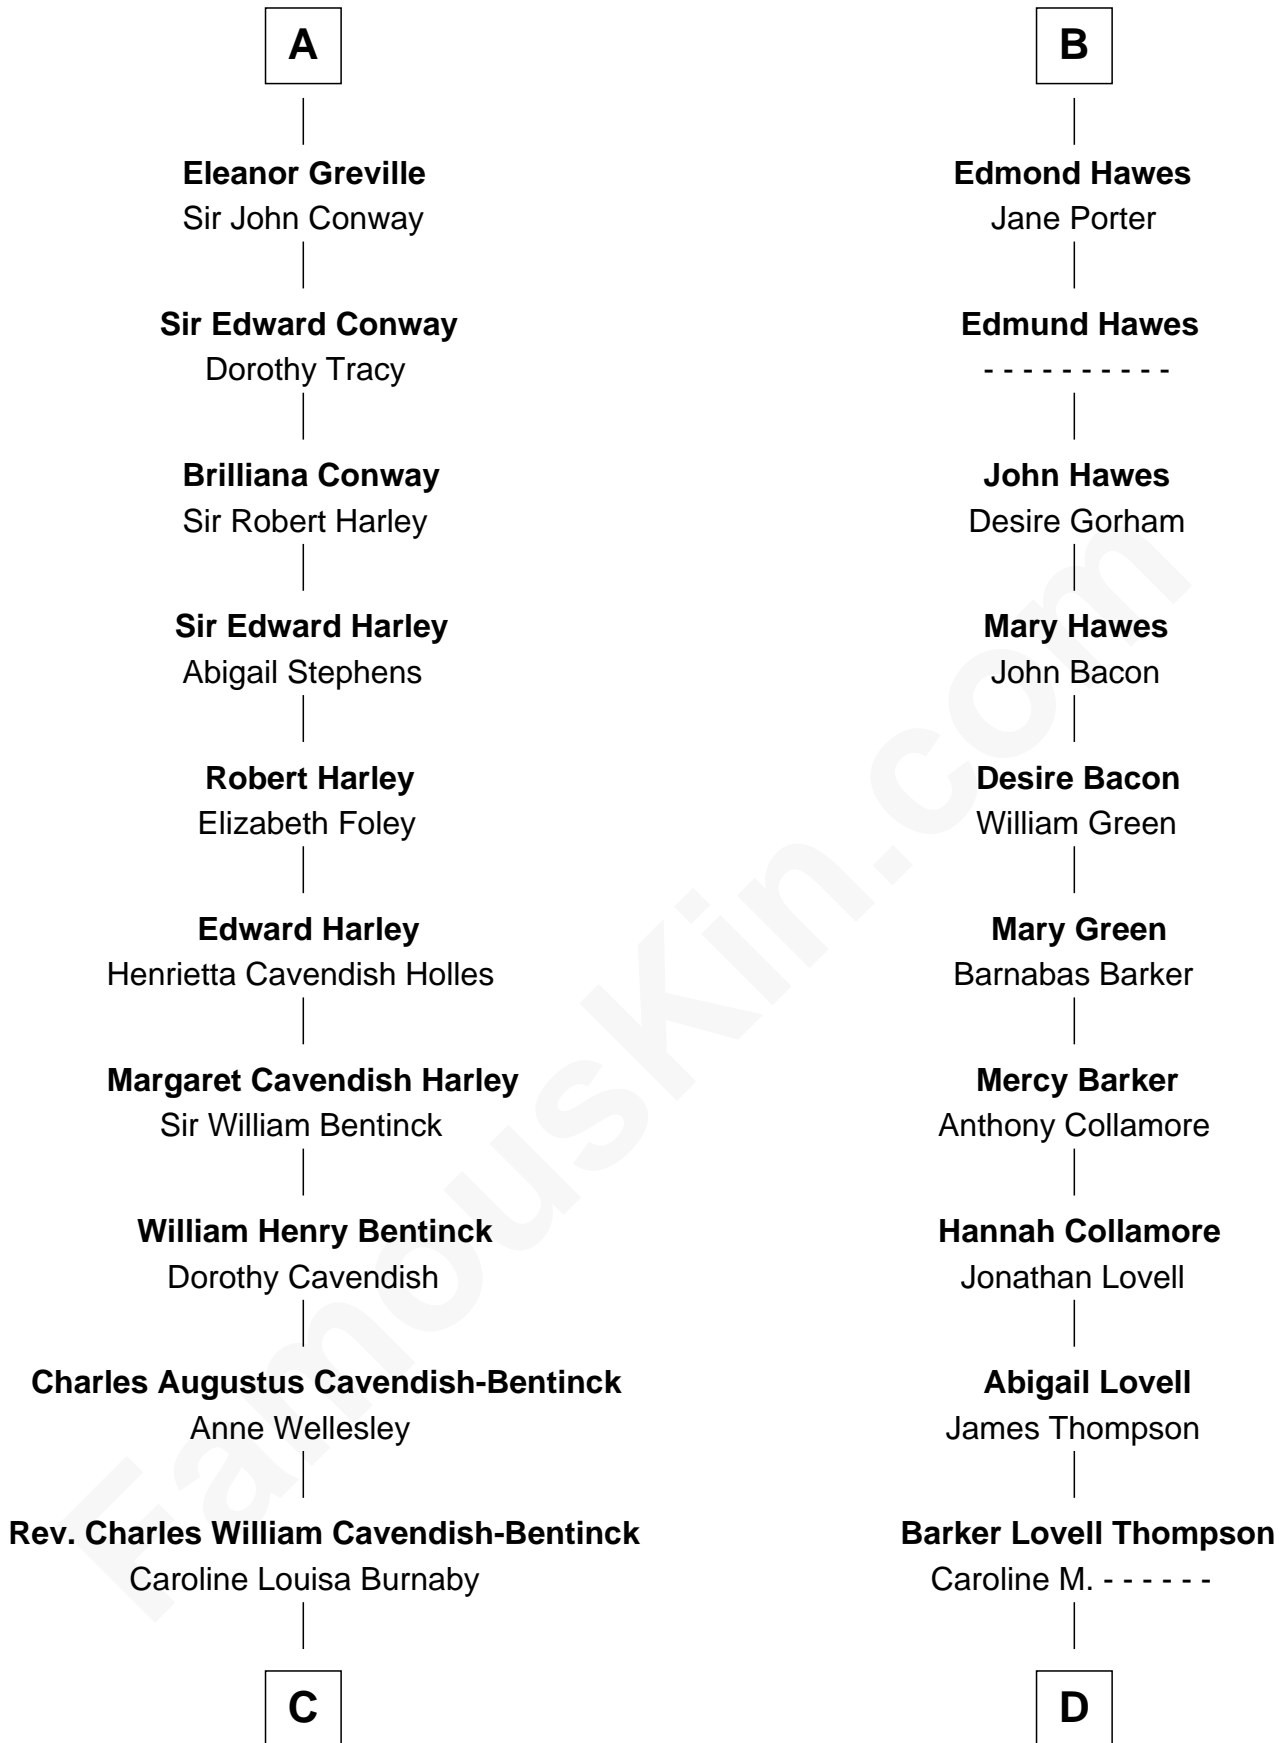

# FamousKin.com Relationship Chart of

**Prince Harry**  
*Duke of Sussex*

21st cousin of

**Bill Gates**  
*Founder of Microsoft*

**C**

**Cecilia Nina Cavendish-Bentinck**

Claude George Bowes-Lyon

**Elizabeth Bowes-Lyon**

George VI, King of the United Kingdom

**Elizabeth II, Queen of the United Kingdom**

Prince Philip of Edinburgh

**Charles III, King of the United Kingdom**

Princess Diana Frances Spencer

**Prince Harry**

*Duke of Sussex*

**D**

**Isabella A. Thompson**

Oscar Rodman Oakley

**Belle Oakley**

James W. Maxwell

**James Willard Maxwell**

Adelle Thompson

**Mary A. Maxwell**