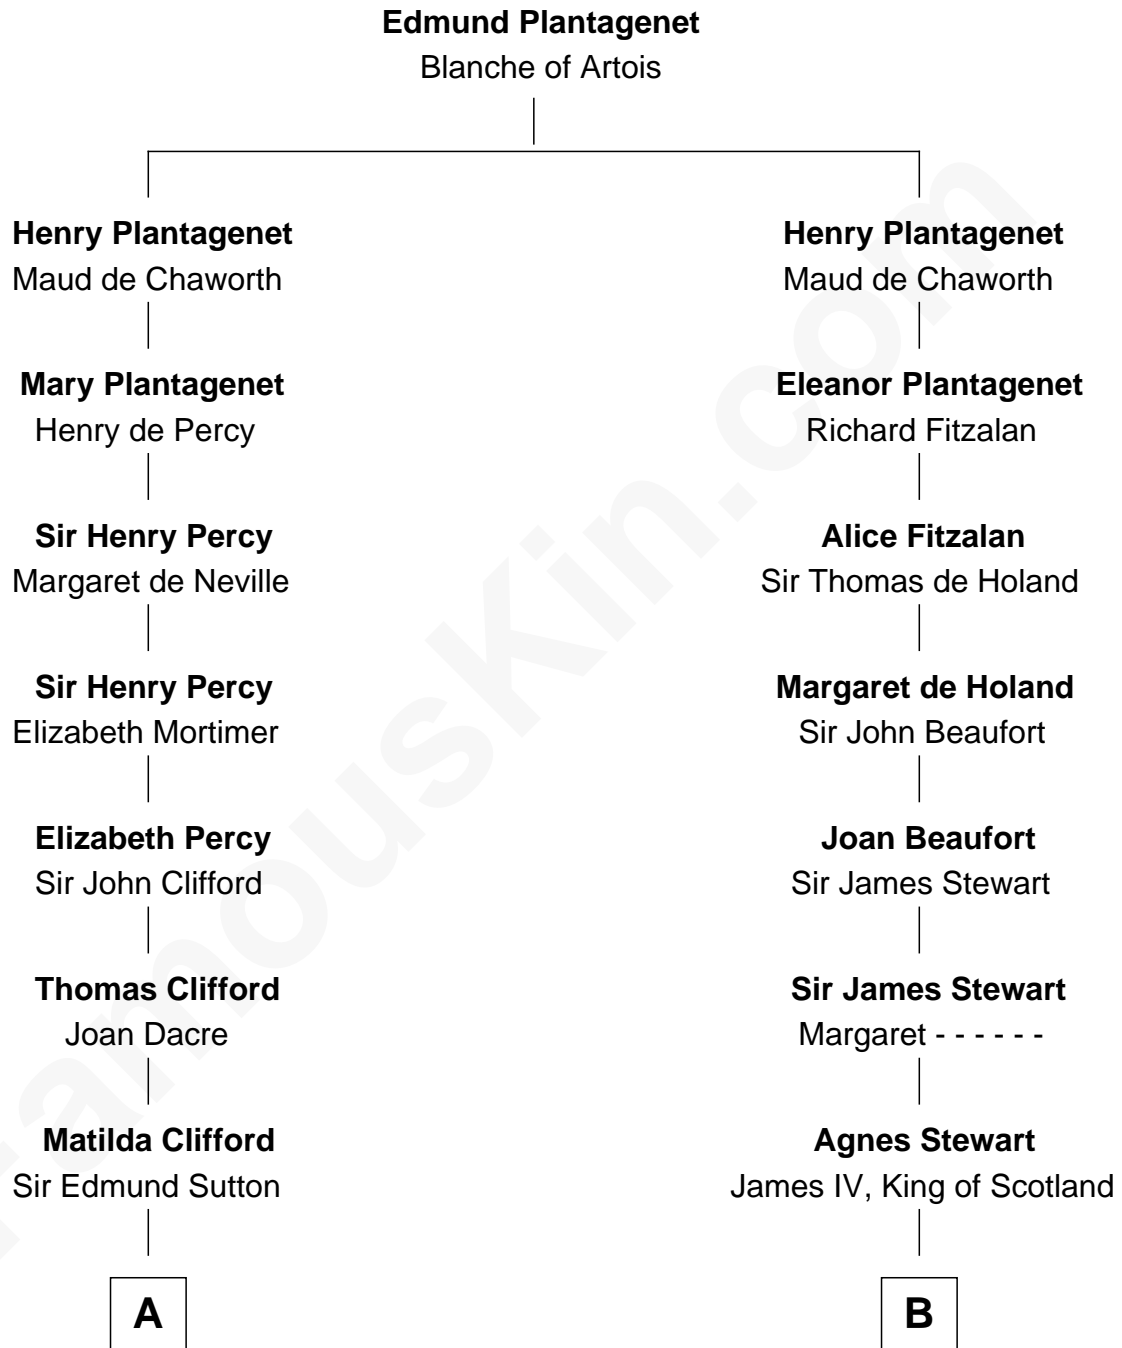

FamousKin.com Relationship Chart of

Prince Harry
Duke of Sussex

21st cousin of

Howard Dean
79th Governor of Vermont

C

Charles Robert Spencer

Margaret Baring

Albert Edward John Spencer

Cynthia Elinor Beatrix Hamilton

Edward John Spencer

Frances Ruth Burke Roche

Princess Diana Frances Spencer

Charles III, King of the United Kingdom

Prince Harry

Duke of Sussex

D