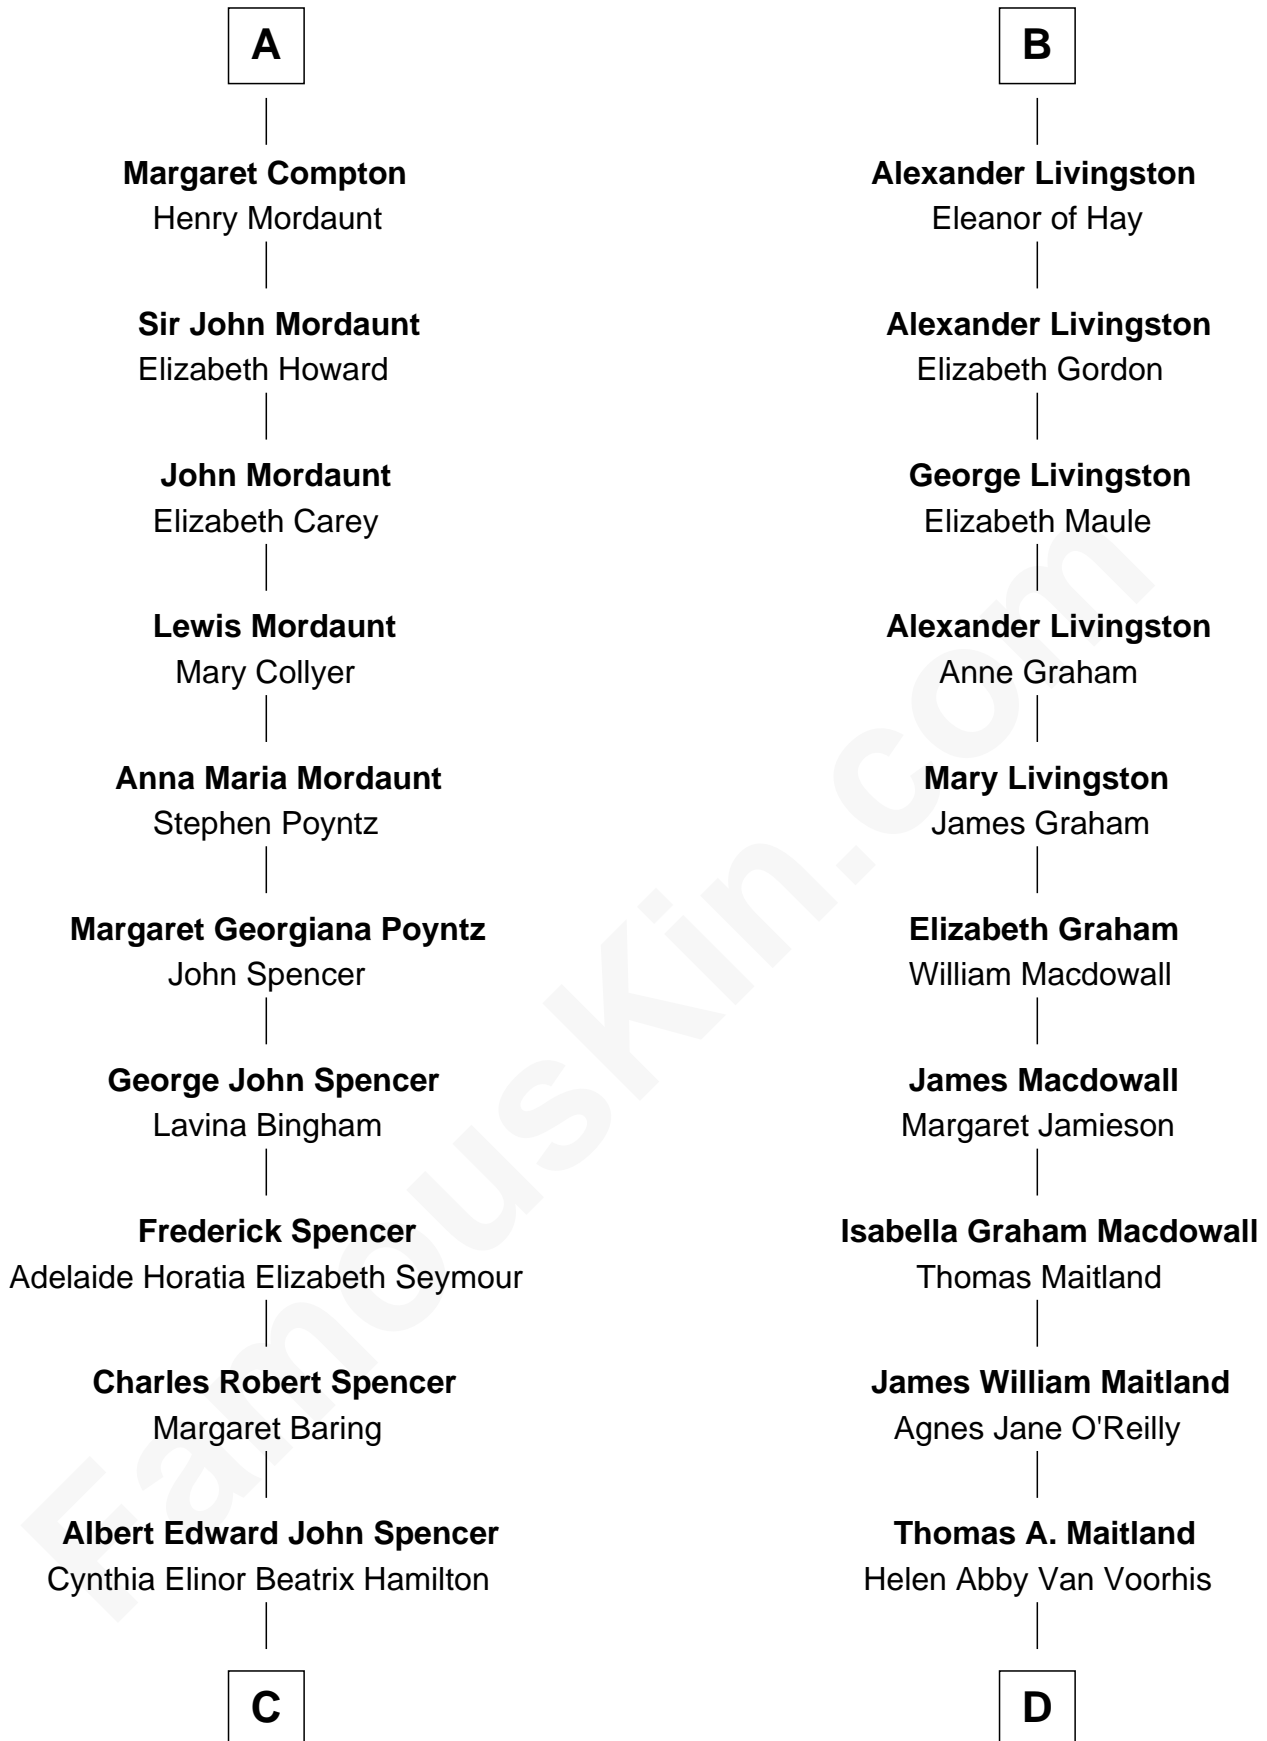

FamousKin.com Relationship Chart of

Prince Harry
Duke of Sussex

19th cousin of

Howard Dean

79th Governor of Vermont

Edward III, King of England

Philippa of Hainault

C

Edward John Spencer
Frances Ruth Burke Roche

Princess Diana Frances Spencer
Charles III, King of the United Kingdom

Prince Harry
Duke of Sussex

D

James William Maitland
Sylvia Wigglesworth

Andrea Belden Maitland
Howard Brush Dean