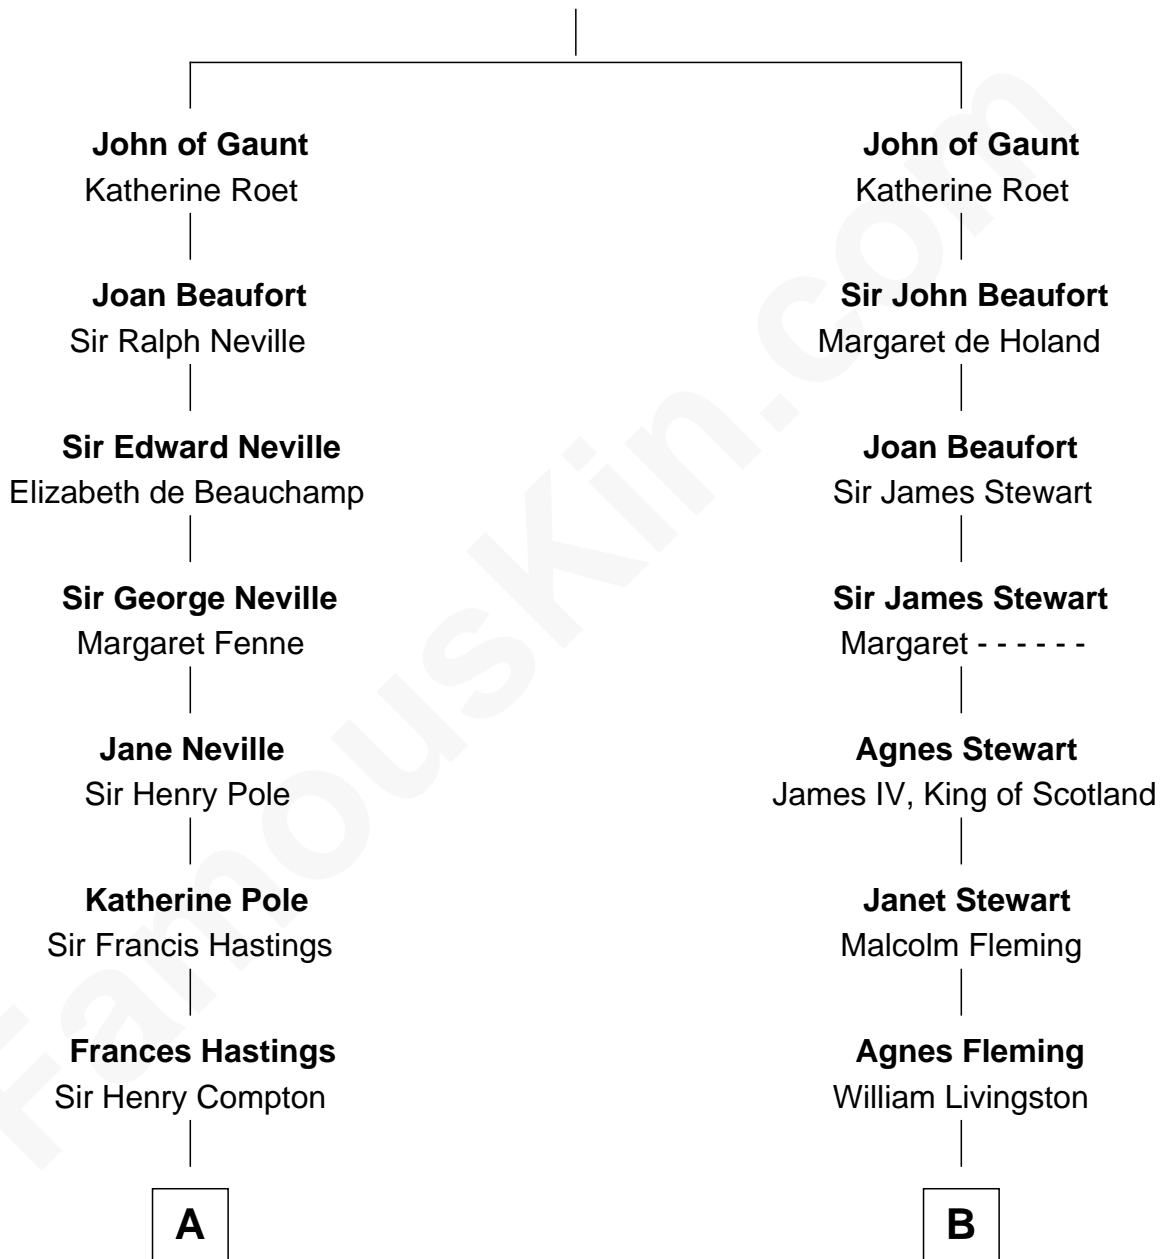

FamousKin.com Relationship Chart of

Prince Harry
Duke of Sussex

19th cousin of

Howard Dean

79th Governor of Vermont

Edward III, King of England

Philippa of Hainault

C

Edward John Spencer
Frances Ruth Burke Roche

Princess Diana Frances Spencer
Charles III, King of the United Kingdom

Prince Harry
Duke of Sussex

D

James William Maitland
Sylvia Wigglesworth

Andrea Belden Maitland
Howard Brush Dean

Howard Dean
79th Governor of Vermont

FamousKin.com