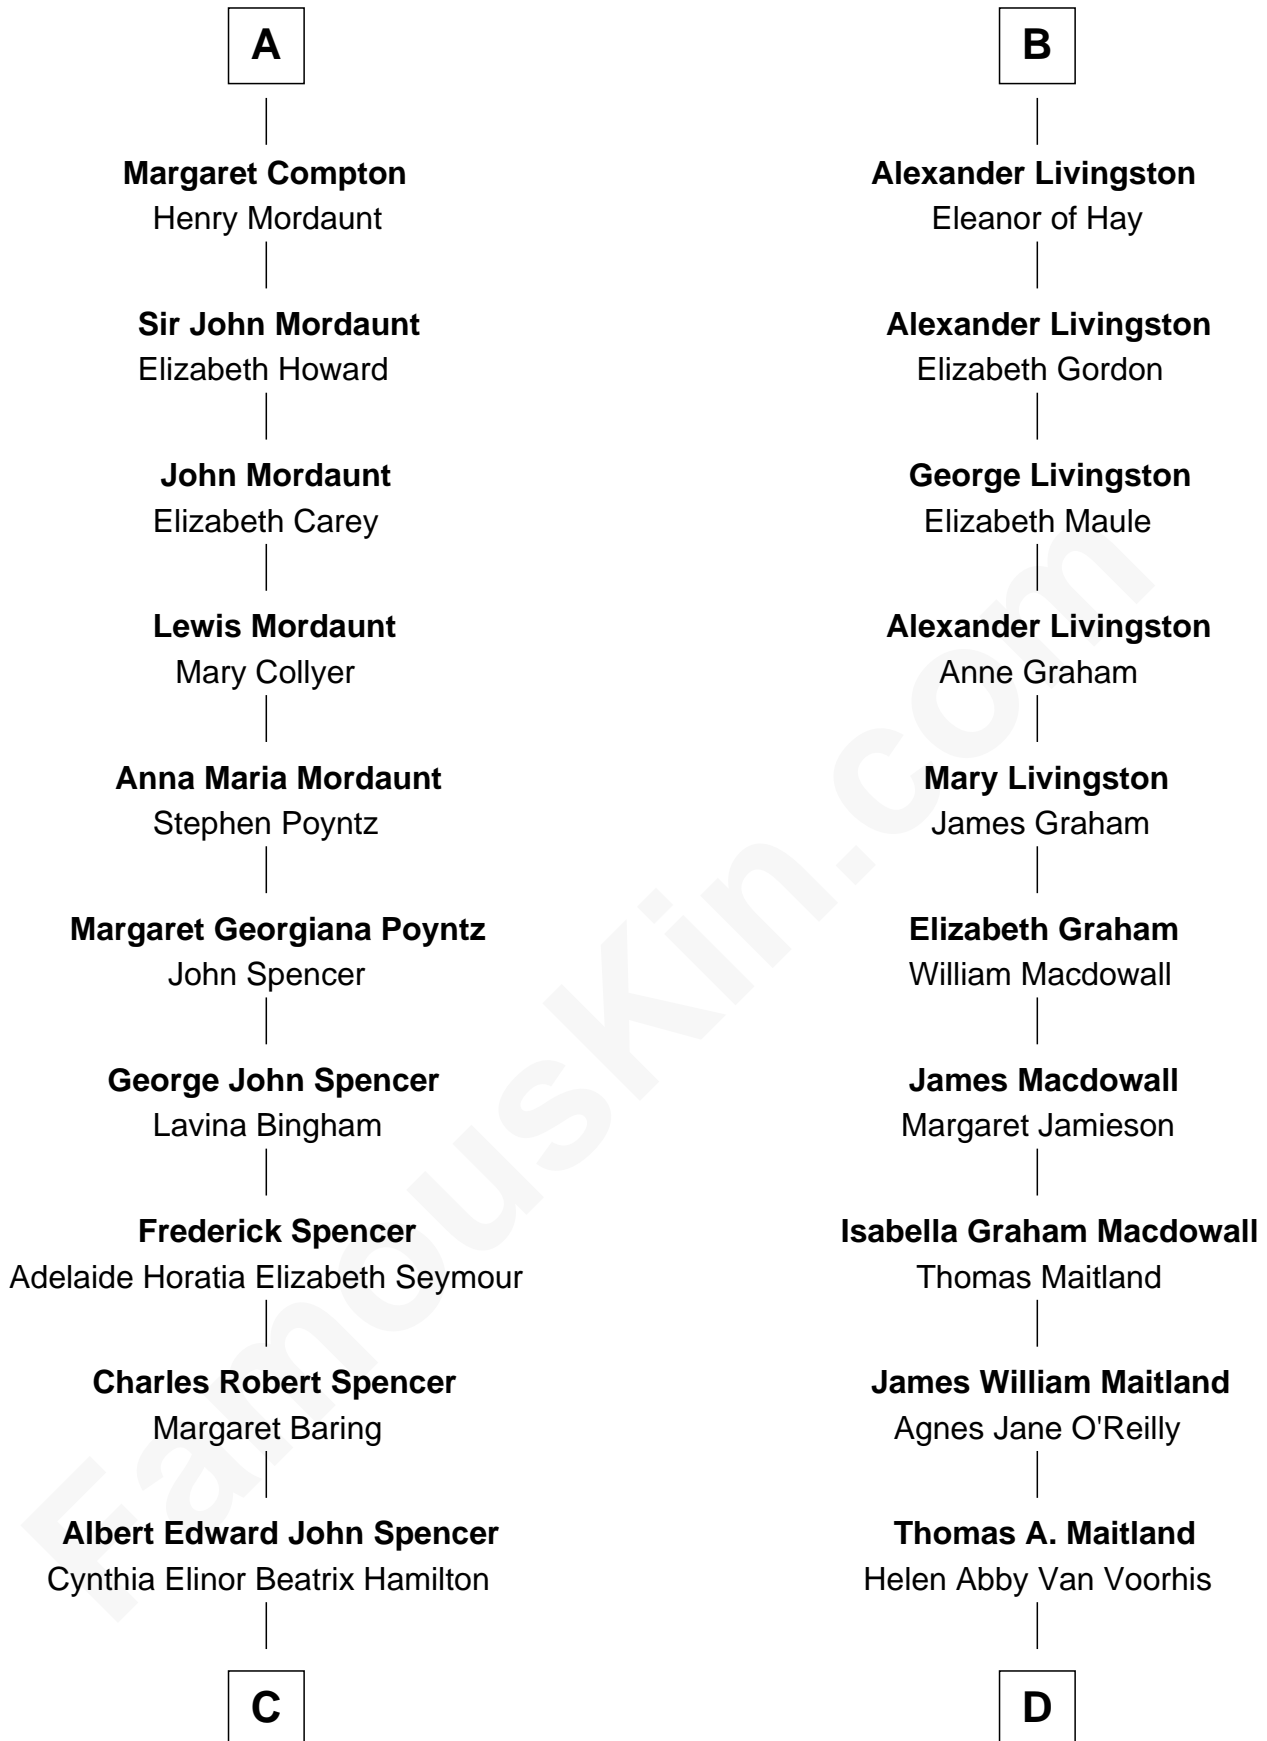

FamousKin.com Relationship Chart of

Prince Harry
Duke of Sussex

19th cousin of

Howard Dean
79th Governor of Vermont

Sir Paon de Roet

C

Edward John Spencer
Frances Ruth Burke Roche

Princess Diana Frances Spencer
Charles III, King of the United Kingdom

Prince Harry
Duke of Sussex

D

James William Maitland
Sylvia Wigglesworth

Andrea Belden Maitland
Howard Brush Dean

Howard Dean
79th Governor of Vermont

FamousKin.com