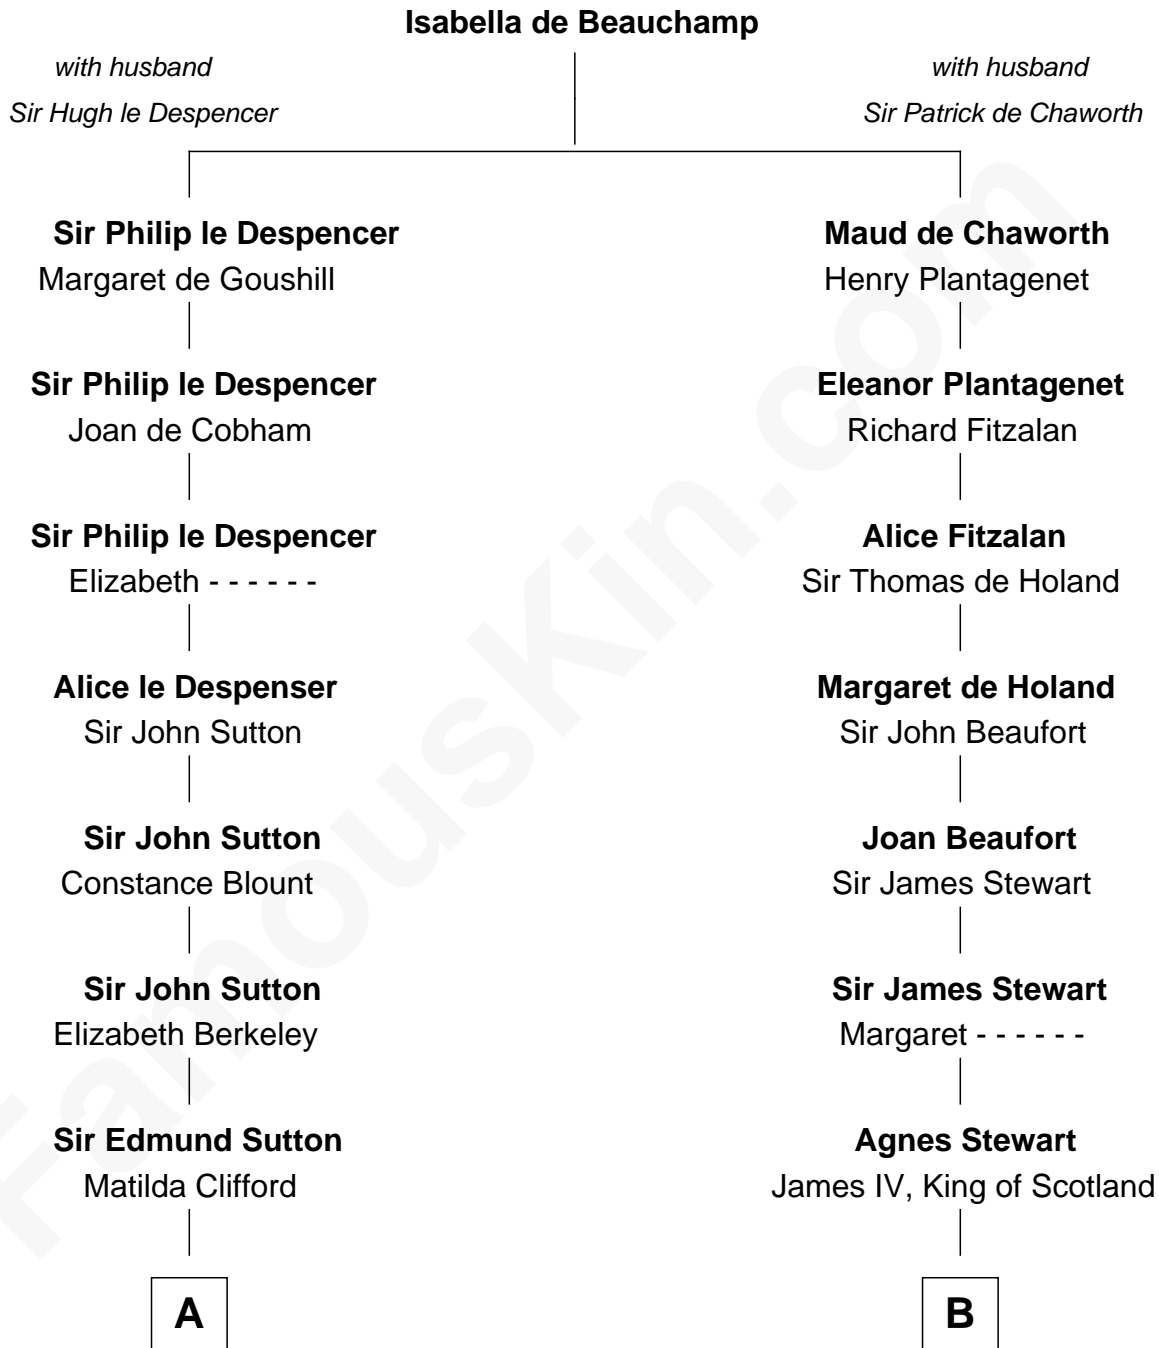

FamousKin.com Relationship Chart of

Prince Harry
Duke of Sussex

21st cousin of

Howard Dean

79th Governor of Vermont

C

Charles Robert Spencer

Margaret Baring

Albert Edward John Spencer

Cynthia Elinor Beatrix Hamilton

Edward John Spencer

Frances Ruth Burke Roche

Princess Diana Frances Spencer

Charles III, King of the United Kingdom

Prince Harry

Duke of Sussex