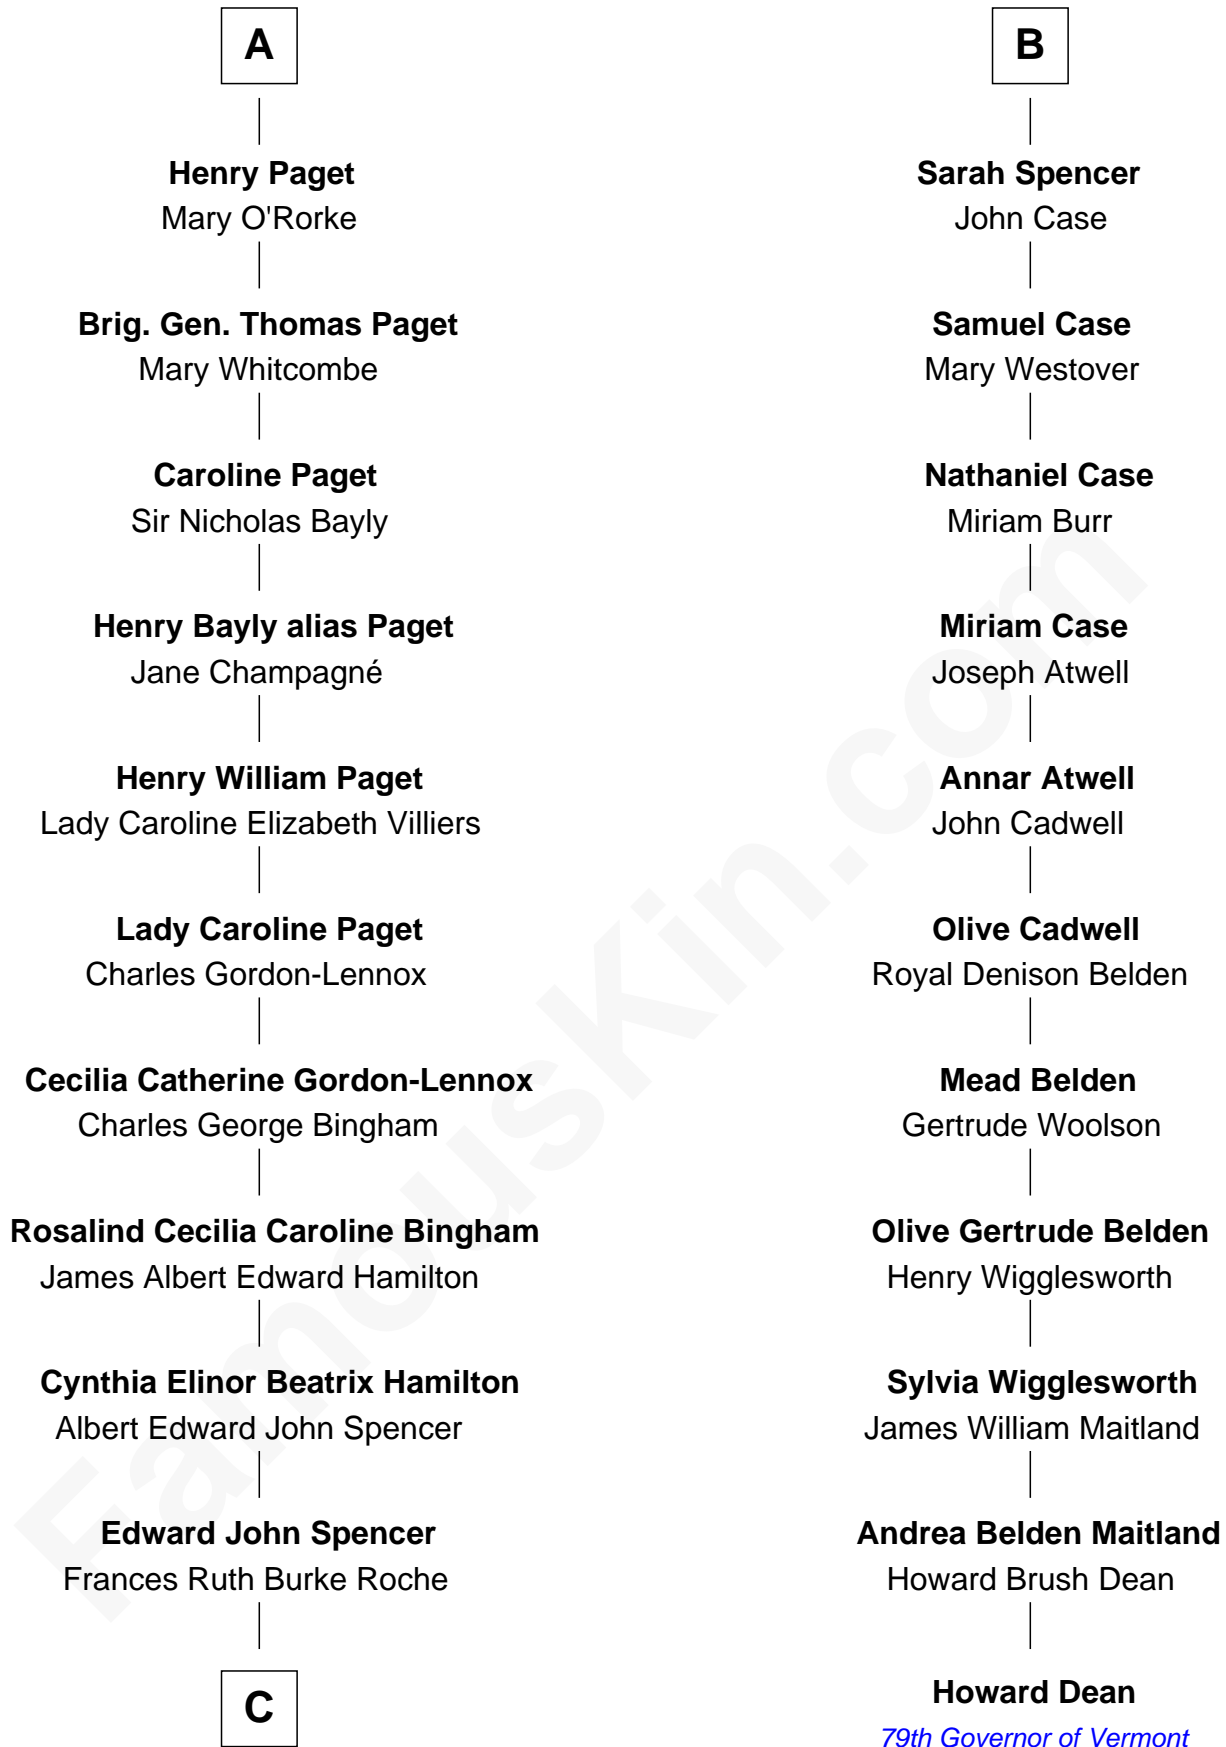

FamousKin.com Relationship Chart of

Prince Harry
Duke of Sussex

17th cousin 1 time removed of

Howard Dean

79th Governor of Vermont

Sir Nicholas Poyntz
Elizabeth Mill

C

Princess Diana Frances Spencer
Charles III, King of the United Kingdom