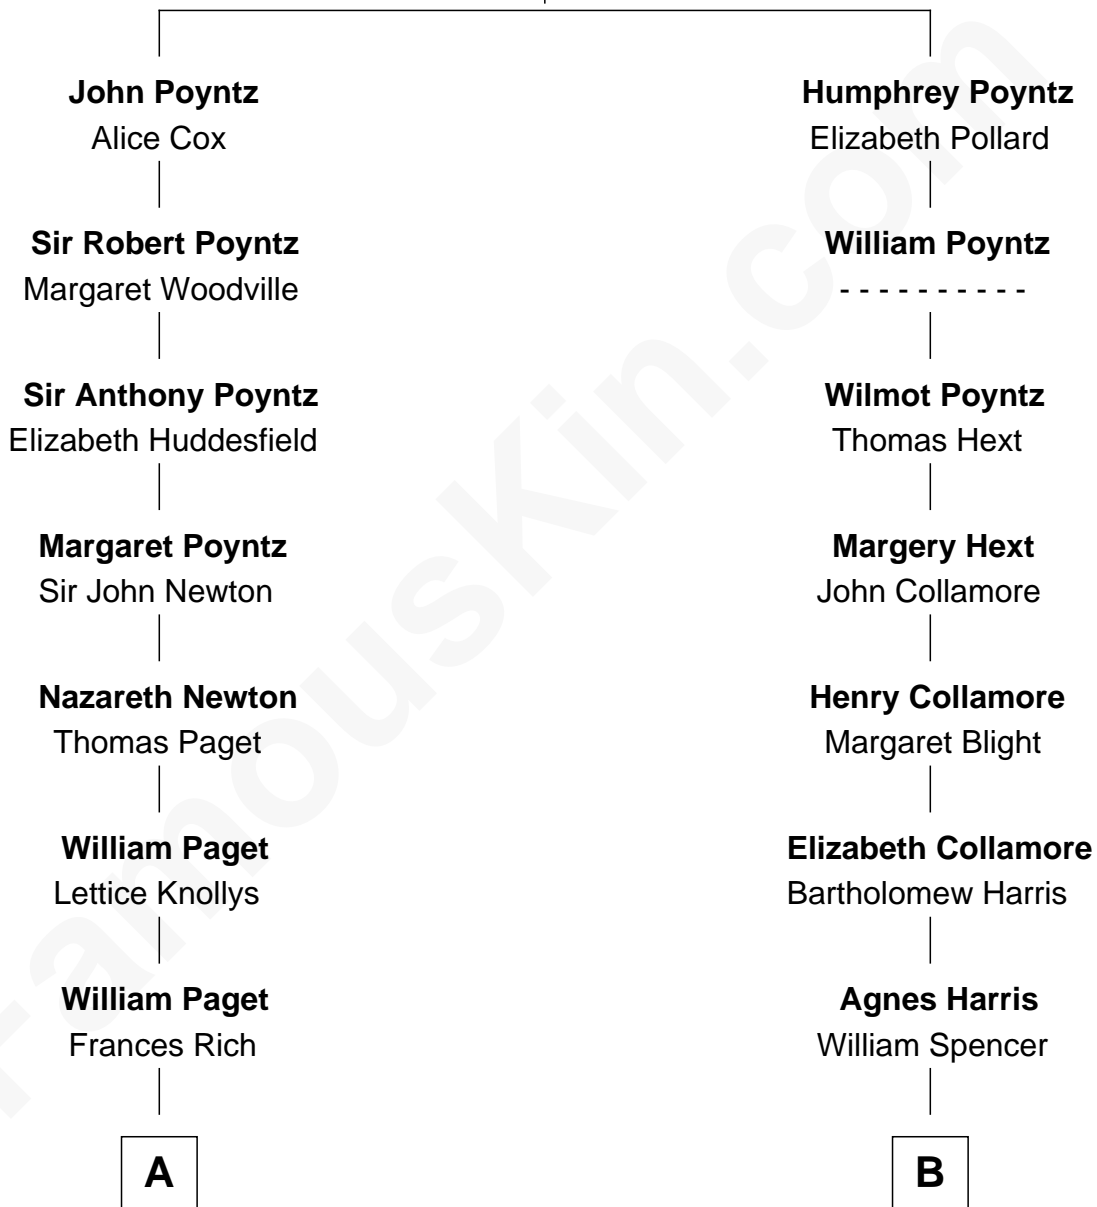

FamousKin.com Relationship Chart of

Prince Harry
Duke of Sussex

17th cousin 1 time removed of

Howard Dean

79th Governor of Vermont

Sir Nicholas Poyntz
Elizabeth Mill

C

Princess Diana Frances Spencer
Charles III, King of the United Kingdom

Prince Harry
Duke of Sussex

FamousKin.com