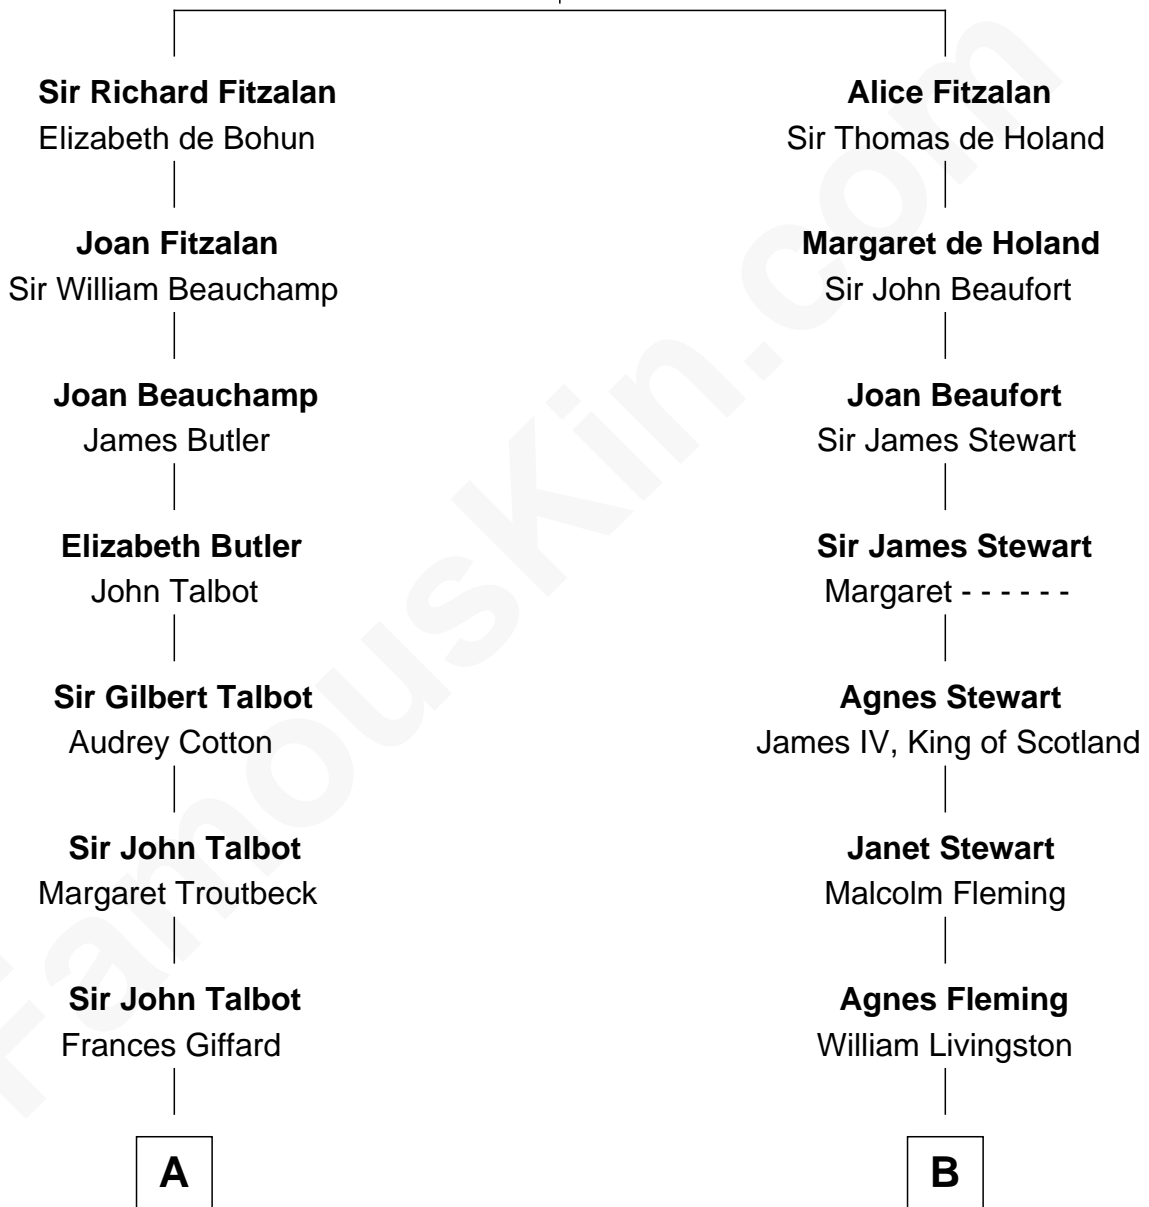

# FamousKin.com Relationship Chart of

**Prince Harry**  
*Duke of Sussex*

19th cousin 1 time removed of

**Howard Dean**  
*79th Governor of Vermont*

**Richard Fitzalan**  
Eleanor Plantagenet

**C**

**Elizabeth Bowes-Lyon**

George VI, King of the United Kingdom

**Elizabeth II, Queen of the United Kingdom**

Prince Philip of Edinburgh

**Charles III, King of the United Kingdom**

Princess Diana Frances Spencer

**Prince Harry**

*Duke of Sussex*

**D**

**James William Maitland**

Sylvia Wigglesworth

**Andrea Belden Maitland**

Howard Brush Dean

**Howard Dean**

*79th Governor of Vermont*