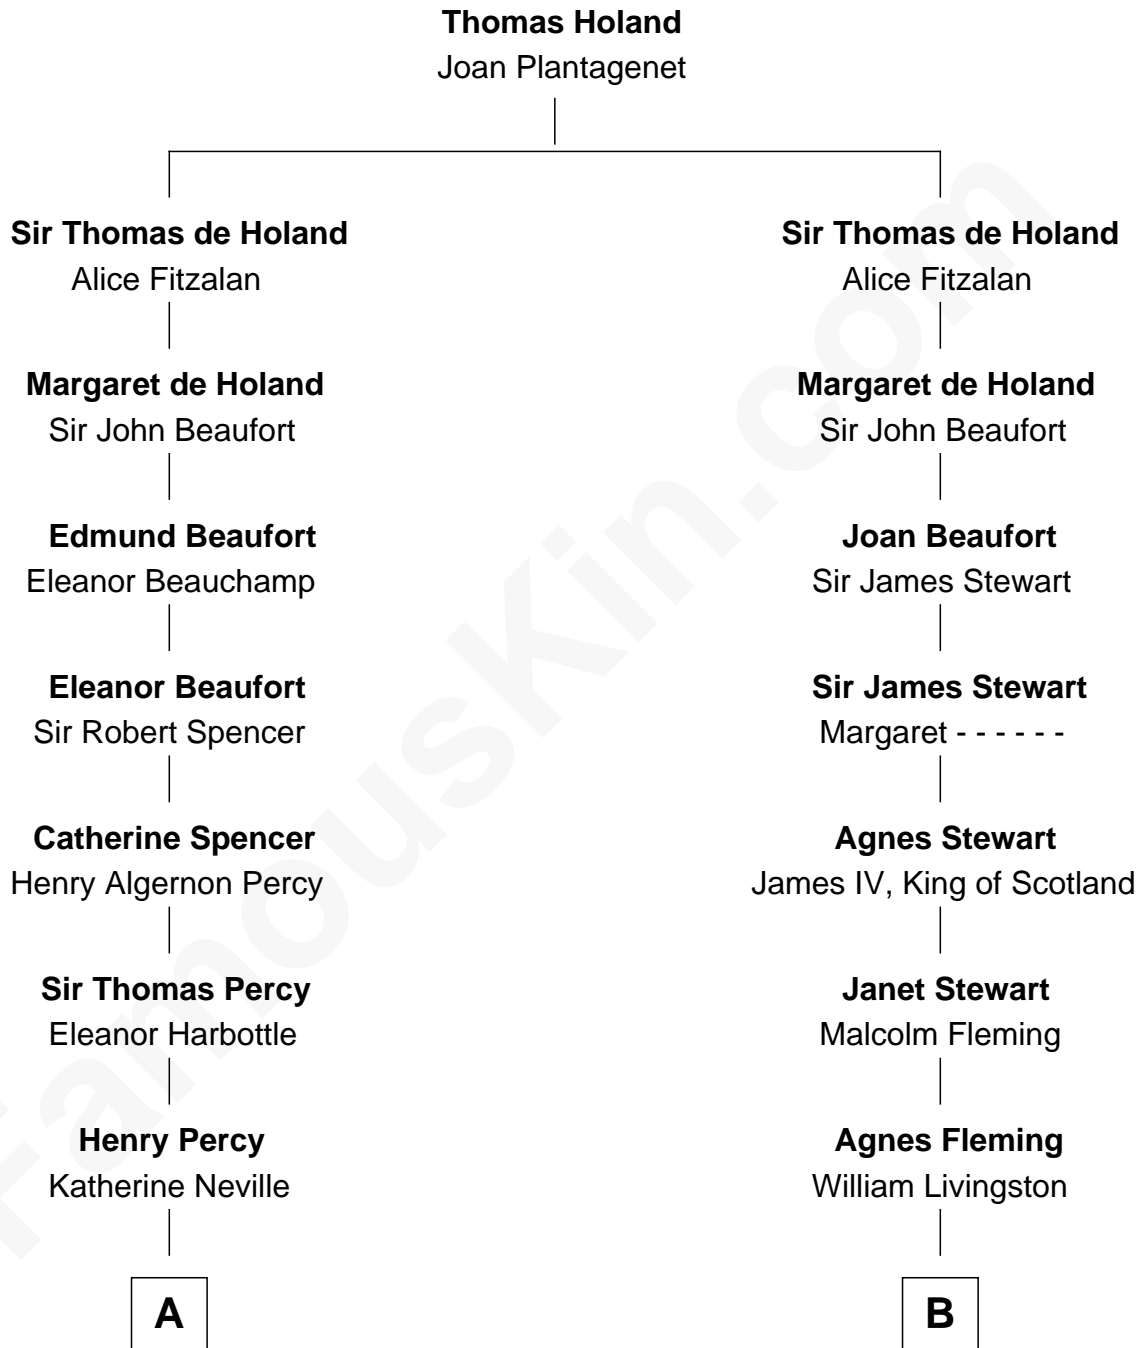

# FamousKin.com Relationship Chart of

**Prince Harry**  
*Duke of Sussex*

19th cousin 1 time removed of

**Howard Dean**  
*79th Governor of Vermont*

**A**

**Henry Percy**  
Dorothy Devereux

**Dorothy Percy**  
Robert Sydney

**Dorothy Sydney**  
Henry Spencer

**Sir Robert Spencer**  
Ann Digby

**Sir Charles Spencer**  
Anne Churchill

**John Spencer**  
Georgiana Carolina Carteret

**John Spencer**  
Margaret Georgiana Poyntz

**George John Spencer**  
Lavina Bingham

**Frederick Spencer**  
Adelaide Horatia Elizabeth Seymour

**Charles Robert Spencer**  
Margaret Baring

**C**

**B**

**Alexander Livingston**  
Eleanor of Hay

**Alexander Livingston**  
Elizabeth Gordon

**George Livingston**  
Elizabeth Maule