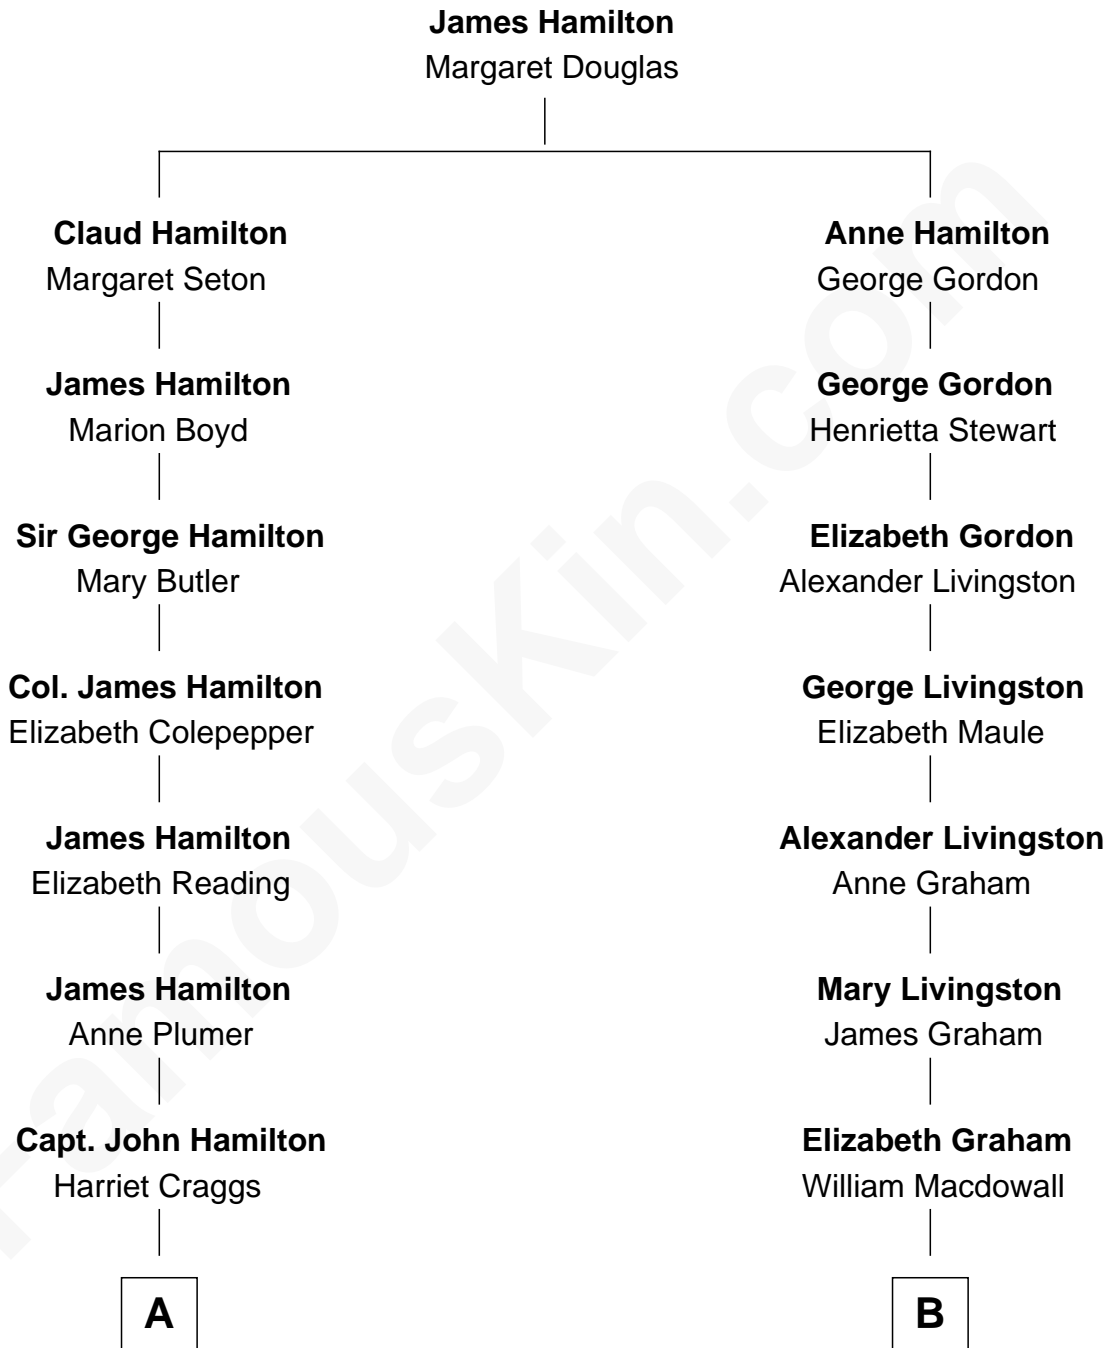

FamousKin.com Relationship Chart of

Prince Harry
Duke of Sussex

13th cousin 2 times removed of

Howard Dean

79th Governor of Vermont

A

John James Hamilton

Catherine Copley

James Hamilton

Harriet Douglas

James Hamilton

Louisa Jane Russell

James Hamilton

Mary Anna Curzon-Howe

James Albert Edward Hamilton

Rosalind Cecilia Caroline Bingham